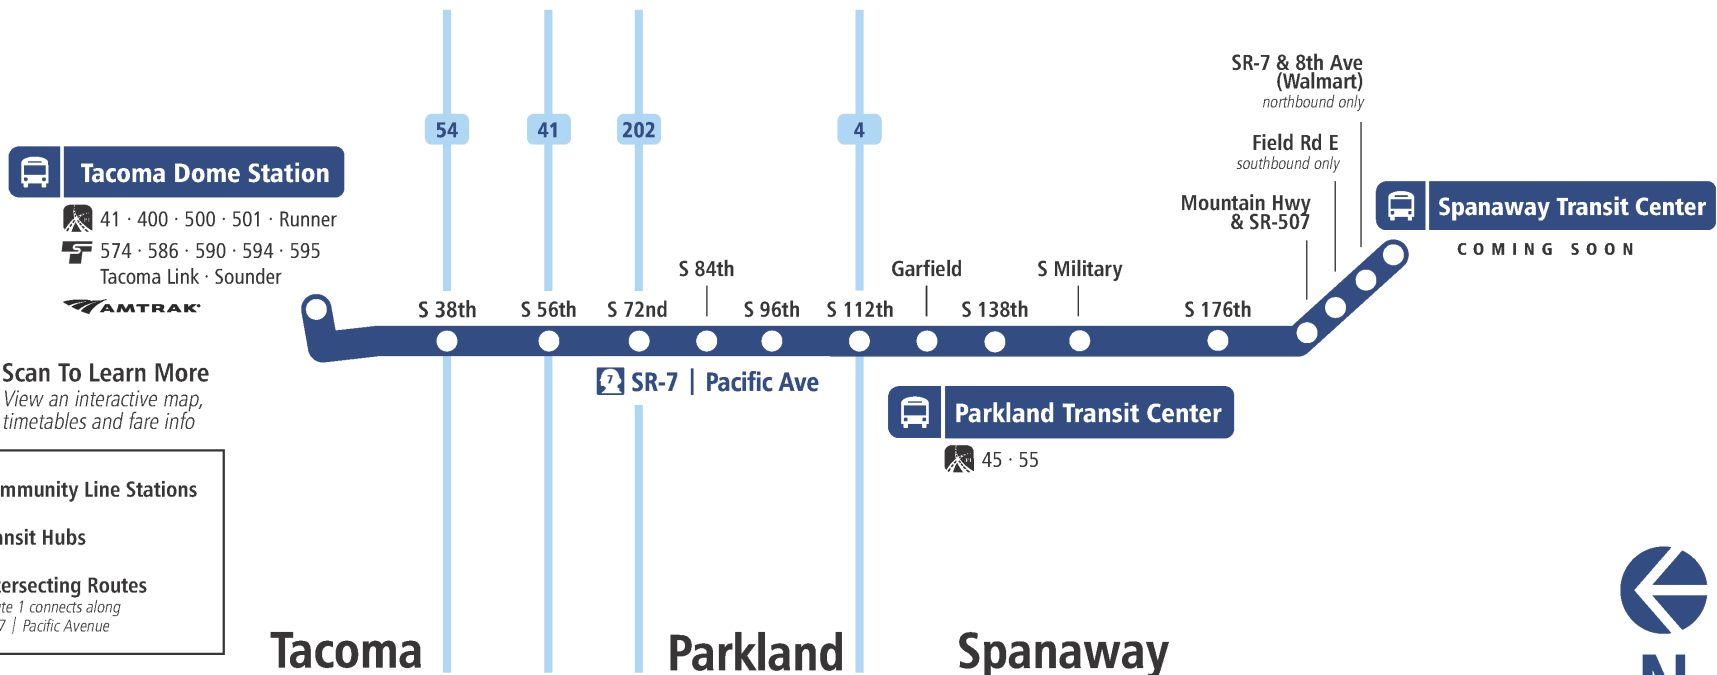

Stream Community Line Tacoma - Spanaway Stream Community Line a partnership with MultiCare

COMMUNITY LINE

Scan To Learn More
View an interactive map,
timetables and fare info

- Community Line Stations
- Transit Hubs
- Intersecting Routes
Route 1 connects along
SR-7 | Pacific Avenue

Stream Community Line Tacoma - Spanaway | SR 7 & 8th Ave - Walmart to Tacoma Dome Station - Zone D

WEEKDAY

SR 7 & 8th Ave - Walmart	Pacific Ave & 112th St	Tacoma Dome Station - Zone D
05:40 AM	05:58 AM	06:19 AM
06:00 AM	06:18 AM	06:39 AM
06:20 AM	06:38 AM	06:59 AM
06:40 AM	06:58 AM	07:19 AM
07:00 AM	07:18 AM	07:39 AM
07:20 AM	07:38 AM	07:59 AM
07:40 AM	07:58 AM	08:19 AM
04:12 PM	04:33 PM	04:57 PM
04:25 PM	04:46 PM	05:10 PM
04:45 PM	05:06 PM	05:30 PM
05:10 PM	05:31 PM	05:55 PM
05:30 PM	05:51 PM	06:15 PM
05:50 PM	06:11 PM	06:35 PM
06:17 PM	06:38 PM	07:02 PM
06:30 PM	06:51 PM	07:15 PM
06:50 PM	07:11 PM	07:35 PM
07:15 PM	07:36 PM	08:00 PM
SR 7 & 8th Ave - Walmart	Pacific Ave & 112th St	Tacoma Dome Station - Zone D

Stream Community Line Tacoma - Spanaway | Tacoma Dome Station - Zone A to SR 7 & 8th Ave - Walmart

WEEKDAY

Tacoma Dome Station - Zone A	Pacific Ave S & S 112th St	SR 7 & 8th Ave - Walmart
05:35 AM	05:56 AM	06:28 AM
05:55 AM	06:16 AM	06:48 AM
06:15 AM	06:36 AM	07:08 AM
06:35 AM	06:56 AM	07:28 AM
06:55 AM	07:16 AM	07:48 AM
07:15 AM	07:36 AM	08:08 AM
07:35 AM	07:56 AM	08:28 AM
04:07 PM	04:31 PM	05:06 PM
04:25 PM	04:49 PM	05:24 PM
04:45 PM	05:09 PM	05:44 PM
05:05 PM	05:29 PM	06:04 PM
05:25 PM	05:49 PM	06:24 PM
05:45 PM	06:09 PM	06:44 PM
06:10 PM	06:34 PM	07:09 PM
06:30 PM	06:54 PM	07:29 PM
06:50 PM	07:14 PM	07:49 PM
07:10 PM	07:34 PM	08:09 PM
Tacoma Dome Station - Zone A	Pacific Ave S & S 112th St	SR 7 & 8th Ave - Walmart