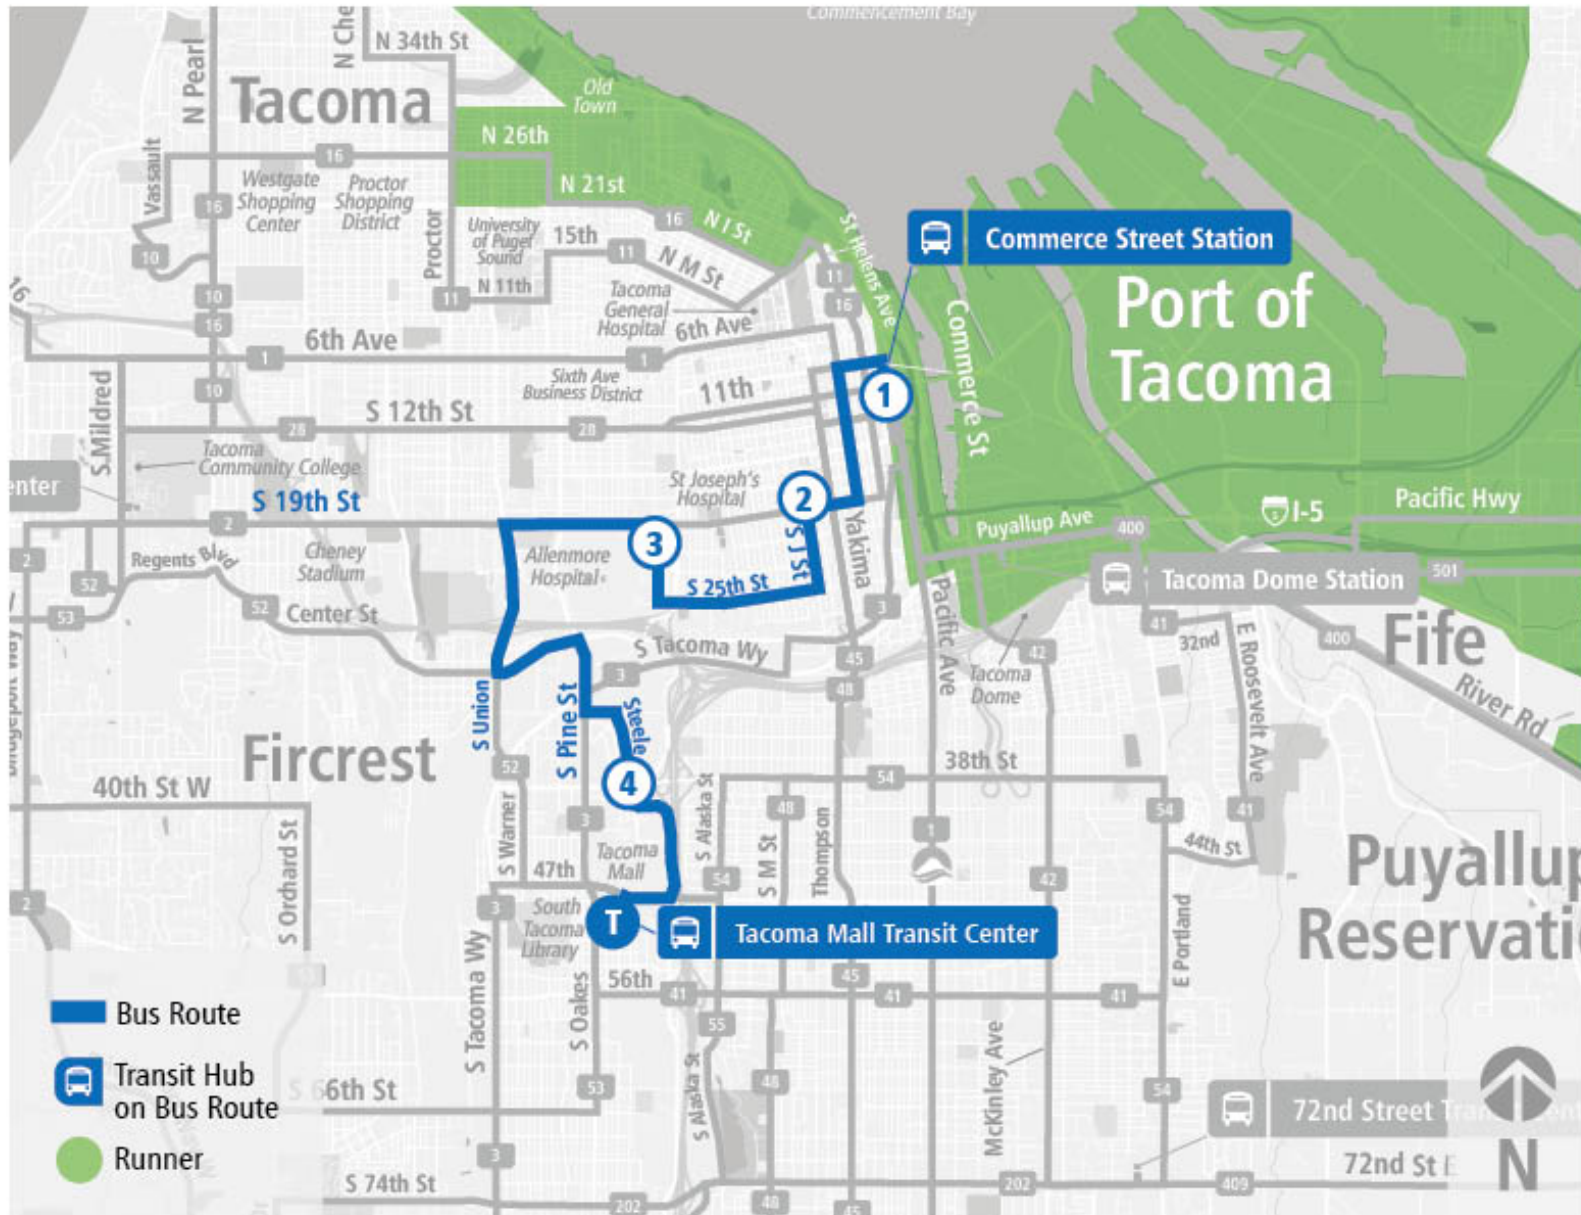

Route 57 Union - S 19th St - Hilltop