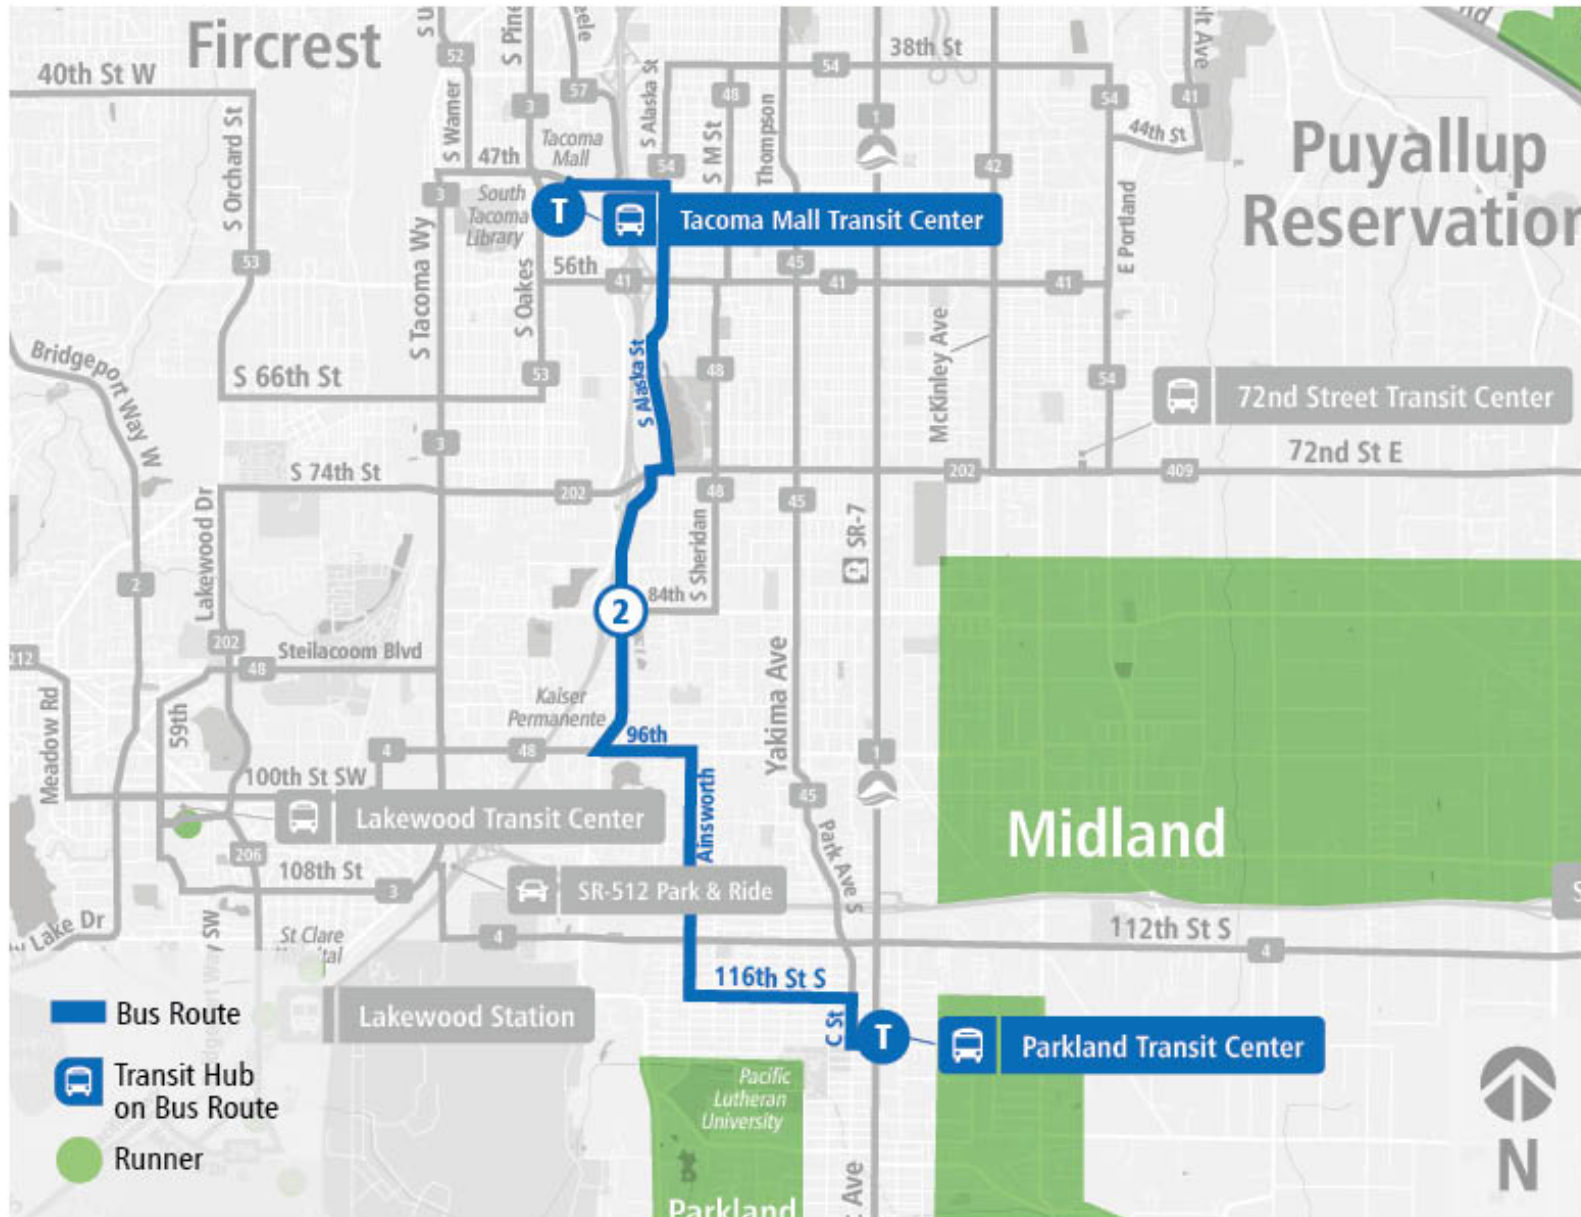

Route 55 Tacoma Mall