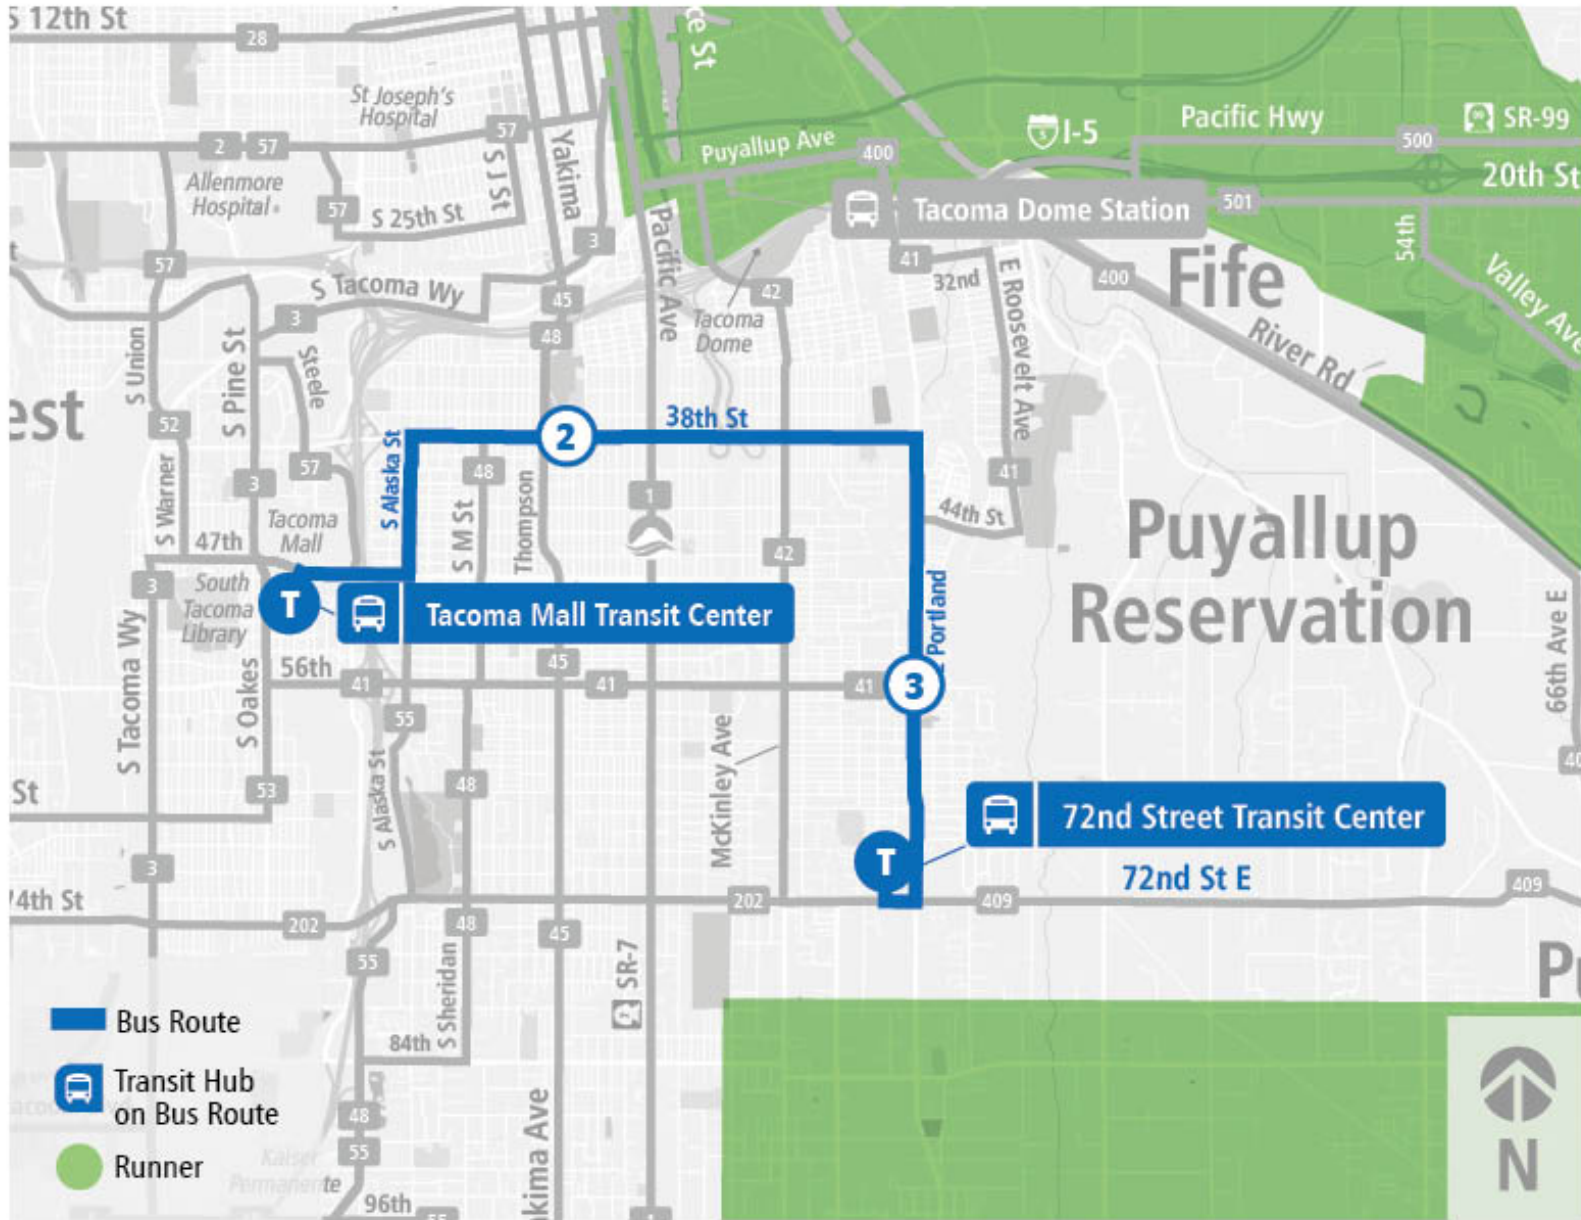

Route 54 38th St - Portland Ave

Route 54 38th St - Portland Ave | Tacoma Mall TC to 72nd St TC

WEEKDAY

Tacoma Mall TC	38th St S & Yakima Ave	Portland Ave E & E 56th St	72nd St TC
06:35 AM	06:42 AM	06:52 AM	06:58 AM
07:05 AM	07:12 AM	07:22 AM	07:28 AM
07:35 AM	07:42 AM	07:53 AM	08:00 AM
08:05 AM	08:12 AM	08:23 AM	08:30 AM
08:35 AM	08:42 AM	08:53 AM	09:00 AM
09:05 AM	09:12 AM	09:23 AM	09:30 AM
09:35 AM	09:42 AM	09:53 AM	10:00 AM
10:05 AM	10:12 AM	10:23 AM	10:30 AM
10:35 AM	10:42 AM	10:53 AM	11:00 AM
11:05 AM	11:12 AM	11:23 AM	11:30 AM
11:35 AM	11:43 AM	11:54 AM	12:01 PM
12:05 PM	12:13 PM	12:24 PM	12:31 PM
12:35 PM	12:43 PM	12:55 PM	01:02 PM
01:05 PM	01:13 PM	01:25 PM	01:32 PM
01:35 PM	01:43 PM	01:55 PM	02:02 PM
02:05 PM	02:13 PM	02:26 PM	02:35 PM
02:35 PM	02:43 PM	02:57 PM	03:06 PM
03:05 PM	03:13 PM	03:27 PM	03:36 PM
03:35 PM	03:43 PM	03:56 PM	04:05 PM
04:05 PM	04:13 PM	04:26 PM	04:35 PM
04:35 PM	04:43 PM	04:56 PM	05:05 PM
05:05 PM	05:13 PM	05:26 PM	05:35 PM
05:35 PM	05:43 PM	05:55 PM	06:03 PM
06:17 PM	06:25 PM	06:35 PM	06:43 PM
07:17 PM	07:25 PM	07:35 PM	07:43 PM
08:17 PM	08:25 PM	08:35 PM	08:42 PM
09:17 PM	09:24 PM	09:33 PM	09:40 PM
10:17 PM	10:24 PM	10:32 PM	10:38 PM
Tacoma Mall TC	38th St S & Yakima Ave	Portland Ave E & E 56th St	72nd St TC

Route 54 38th St - Portland Ave | 72nd St TC to Tacoma Mall TC

SUNDAY

72nd St TC	Portland Ave E & E 56th St	38th St S & Yakima Ave	Tacoma Mall TC
09:50 AM	09:55 AM	10:05 AM	10:15 AM
10:50 AM	10:55 AM	11:05 AM	11:15 AM
11:50 AM	11:55 AM	12:06 PM	12:16 PM
12:50 PM	12:55 PM	01:06 PM	01:16 PM
01:50 PM	01:55 PM	02:06 PM	02:16 PM
02:50 PM	02:55 PM	03:06 PM	03:16 PM
03:50 PM	03:55 PM	04:06 PM	04:16 PM
04:50 PM	04:55 PM	05:06 PM	05:15 PM
05:50 PM	05:55 PM	06:06 PM	06:15 PM
06:50 PM	06:55 PM	07:05 PM	07:14 PM
07:50 PM	07:55 PM	08:05 PM	08:14 PM
72nd St TC	Portland Ave E & E 56th St	38th St S & Yakima Ave	Tacoma Mall TC