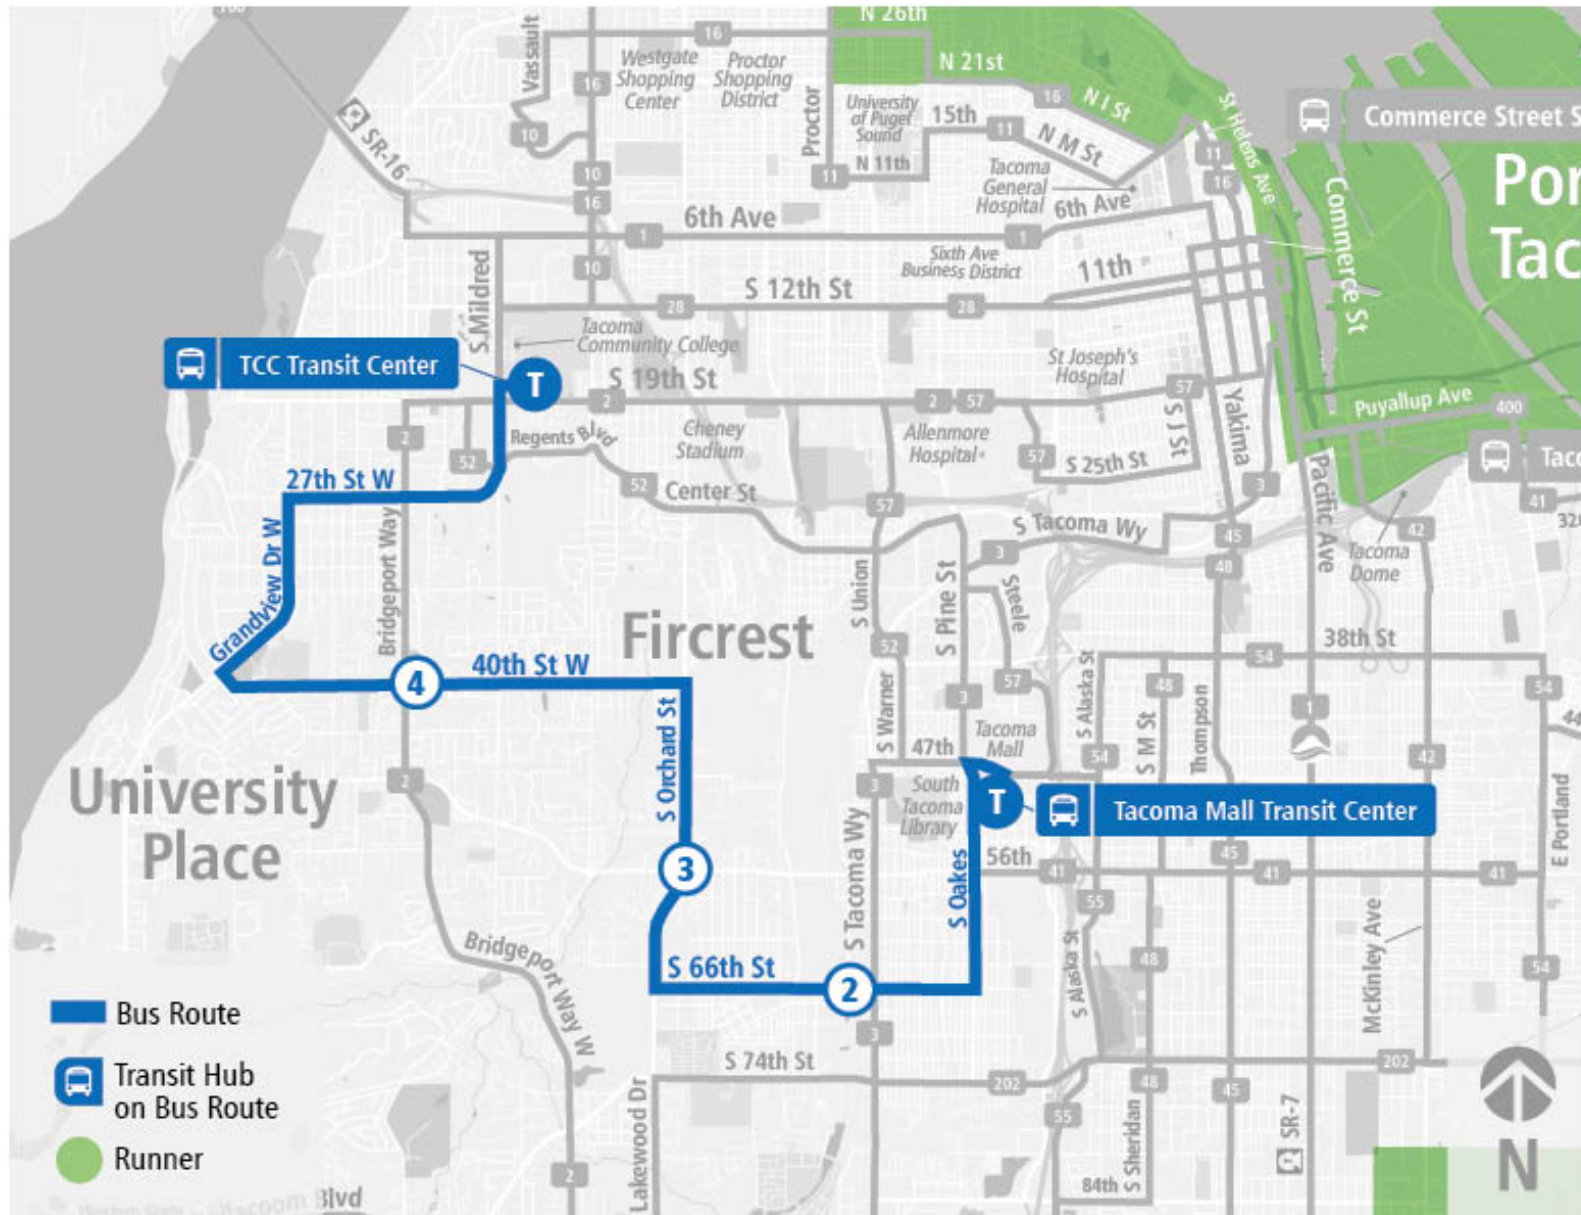

Route 53 University Place

Route 53 University Place | TCC TC to Tacoma Mall TC

WEEKDAY

TCC TC	40th St W & Bridgeport Wy W	Orchard St W & 56th St S	66th St S & Adams St	Tacoma Mall TC
05:45 AM	05:58 AM	06:05 AM	06:10 AM	06:19 AM
06:15 AM	06:28 AM	06:35 AM	06:40 AM	06:50 AM
06:45 AM	06:59 AM	07:06 AM	07:11 AM	07:21 AM
07:15 AM	07:29 AM	07:36 AM	07:41 AM	07:52 AM
07:45 AM	07:59 AM	08:06 AM	08:11 AM	08:22 AM
08:15 AM	08:29 AM	08:36 AM	08:41 AM	08:52 AM
08:45 AM	08:59 AM	09:06 AM	09:11 AM	09:22 AM
09:15 AM	09:29 AM	09:36 AM	09:41 AM	09:52 AM
09:45 AM	09:59 AM	10:06 AM	10:11 AM	10:22 AM
10:15 AM	10:29 AM	10:36 AM	10:41 AM	10:52 AM
10:45 AM	10:59 AM	11:06 AM	11:11 AM	11:22 AM
11:15 AM	11:29 AM	11:36 AM	11:41 AM	11:53 AM
11:45 AM	11:59 AM	12:06 PM	12:11 PM	12:23 PM
12:15 PM	12:29 PM	12:38 PM	12:43 PM	12:55 PM
12:45 PM	12:59 PM	01:08 PM	01:13 PM	01:25 PM
01:15 PM	01:29 PM	01:38 PM	01:43 PM	01:55 PM
01:45 PM	01:59 PM	02:08 PM	02:13 PM	02:27 PM
02:15 PM	02:29 PM	02:38 PM	02:43 PM	02:57 PM
02:45 PM	02:59 PM	03:08 PM	03:13 PM	03:27 PM
03:15 PM	03:29 PM	03:38 PM	03:43 PM	03:55 PM
03:45 PM	03:59 PM	04:08 PM	04:13 PM	04:25 PM
04:15 PM	04:29 PM	04:38 PM	04:43 PM	04:55 PM
04:45 PM	04:59 PM	05:08 PM	05:13 PM	05:25 PM
05:15 PM	05:29 PM	05:38 PM	05:43 PM	05:54 PM
05:56 PM	06:10 PM	06:19 PM	06:24 PM	06:35 PM
06:56 PM	07:10 PM	07:18 PM	07:23 PM	07:33 PM
07:56 PM	08:10 PM	08:18 PM	08:23 PM	08:33 PM
08:56 PM	09:10 PM	09:18 PM	09:22 PM	09:31 PM
09:56 PM	10:09 PM	10:16 PM	10:20 PM	10:29 PM
TCC TC	40th St W & Bridgeport Wy W	Orchard St W & 56th St S	66th St S & Adams St	Tacoma Mall TC