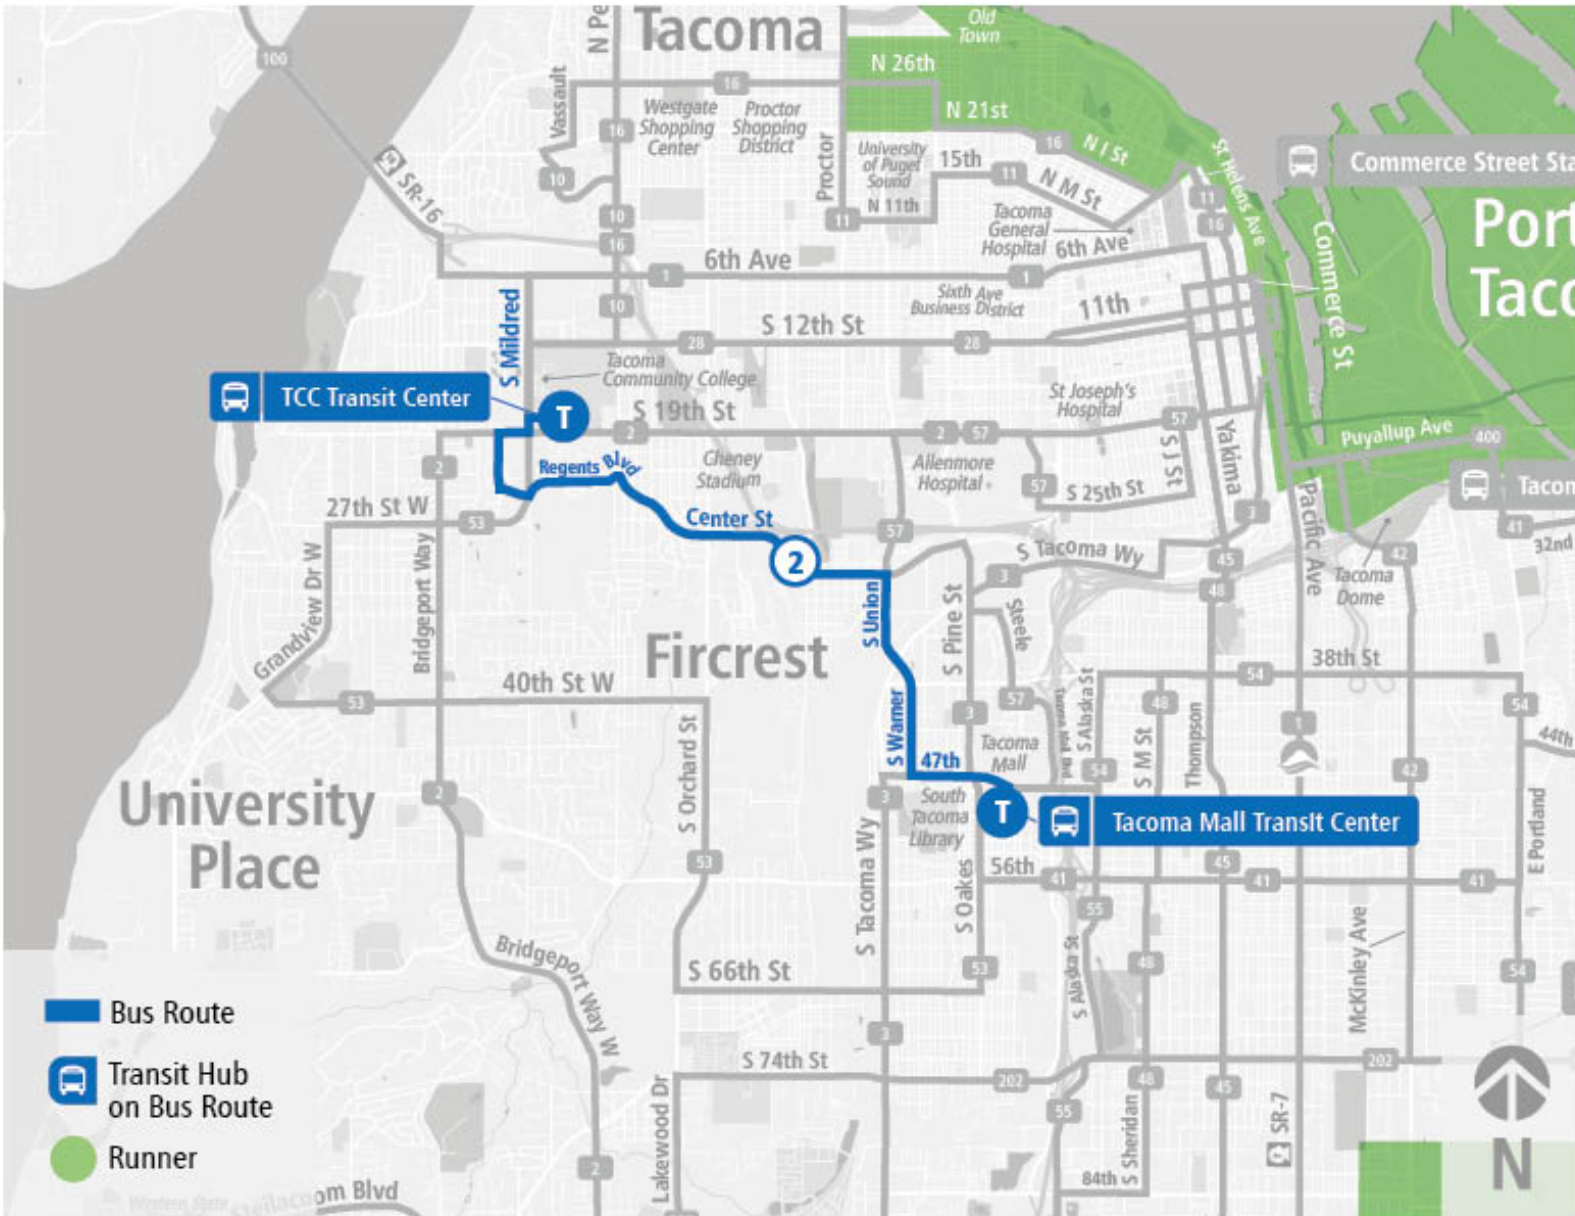

Route 52 Fircrest - TCC

Route 52 Fircrest - TCC | TCC TC to Tacoma Mall TC

WEEKDAY

TCC TC	Center St & Mason Ave	Tacoma Mall TC
06:15 AM	06:25 AM	06:34 AM
06:45 AM	06:55 AM	07:04 AM
07:15 AM	07:25 AM	07:36 AM
07:45 AM	07:55 AM	08:06 AM
08:15 AM	08:25 AM	08:36 AM
08:45 AM	08:55 AM	09:06 AM
09:15 AM	09:25 AM	09:36 AM
09:45 AM	09:55 AM	10:06 AM
10:15 AM	10:25 AM	10:36 AM
10:45 AM	10:55 AM	11:06 AM
11:15 AM	11:26 AM	11:37 AM
11:45 AM	11:56 AM	12:07 PM
12:15 PM	12:26 PM	12:37 PM
12:45 PM	12:56 PM	01:07 PM
01:15 PM	01:26 PM	01:37 PM
01:45 PM	01:56 PM	02:07 PM
02:15 PM	02:26 PM	02:37 PM
02:45 PM	02:56 PM	03:07 PM
03:15 PM	03:26 PM	03:37 PM
03:45 PM	03:56 PM	04:07 PM
04:15 PM	04:26 PM	04:37 PM
04:45 PM	04:57 PM	05:08 PM
05:15 PM	05:27 PM	05:38 PM
05:45 PM	05:56 PM	06:07 PM
06:15 PM	06:26 PM	06:37 PM
07:15 PM	07:24 PM	07:35 PM
08:15 PM	08:24 PM	08:34 PM
09:15 PM	09:24 PM	09:34 PM
TCC TC	Center St & Mason Ave	Tacoma Mall TC

Route 52 Fircrest - TCC | TCC TC to Tacoma Mall TC

SATURDAY

TCC TC	Center St & Mason Ave	Tacoma Mall TC
08:40 AM	08:50 AM	08:59 AM
09:40 AM	09:51 AM	10:00 AM
10:10 AM	10:21 AM	10:30 AM
10:40 AM	10:51 AM	11:00 AM
11:10 AM	11:21 AM	11:30 AM
11:40 AM	11:51 AM	12:00 PM
12:10 PM	12:21 PM	12:30 PM
12:40 PM	12:51 PM	01:01 PM
01:10 PM	01:21 PM	01:31 PM
01:40 PM	01:51 PM	02:01 PM
02:10 PM	02:21 PM	02:31 PM
02:40 PM	02:51 PM	03:01 PM
03:10 PM	03:21 PM	03:31 PM
03:40 PM	03:51 PM	04:01 PM
04:10 PM	04:21 PM	04:31 PM
04:40 PM	04:51 PM	05:01 PM
05:10 PM	05:21 PM	05:31 PM
05:40 PM	05:51 PM	06:01 PM
06:40 PM	06:50 PM	07:00 PM
07:40 PM	07:50 PM	08:00 PM
TCC TC	Center St & Mason Ave	Tacoma Mall TC