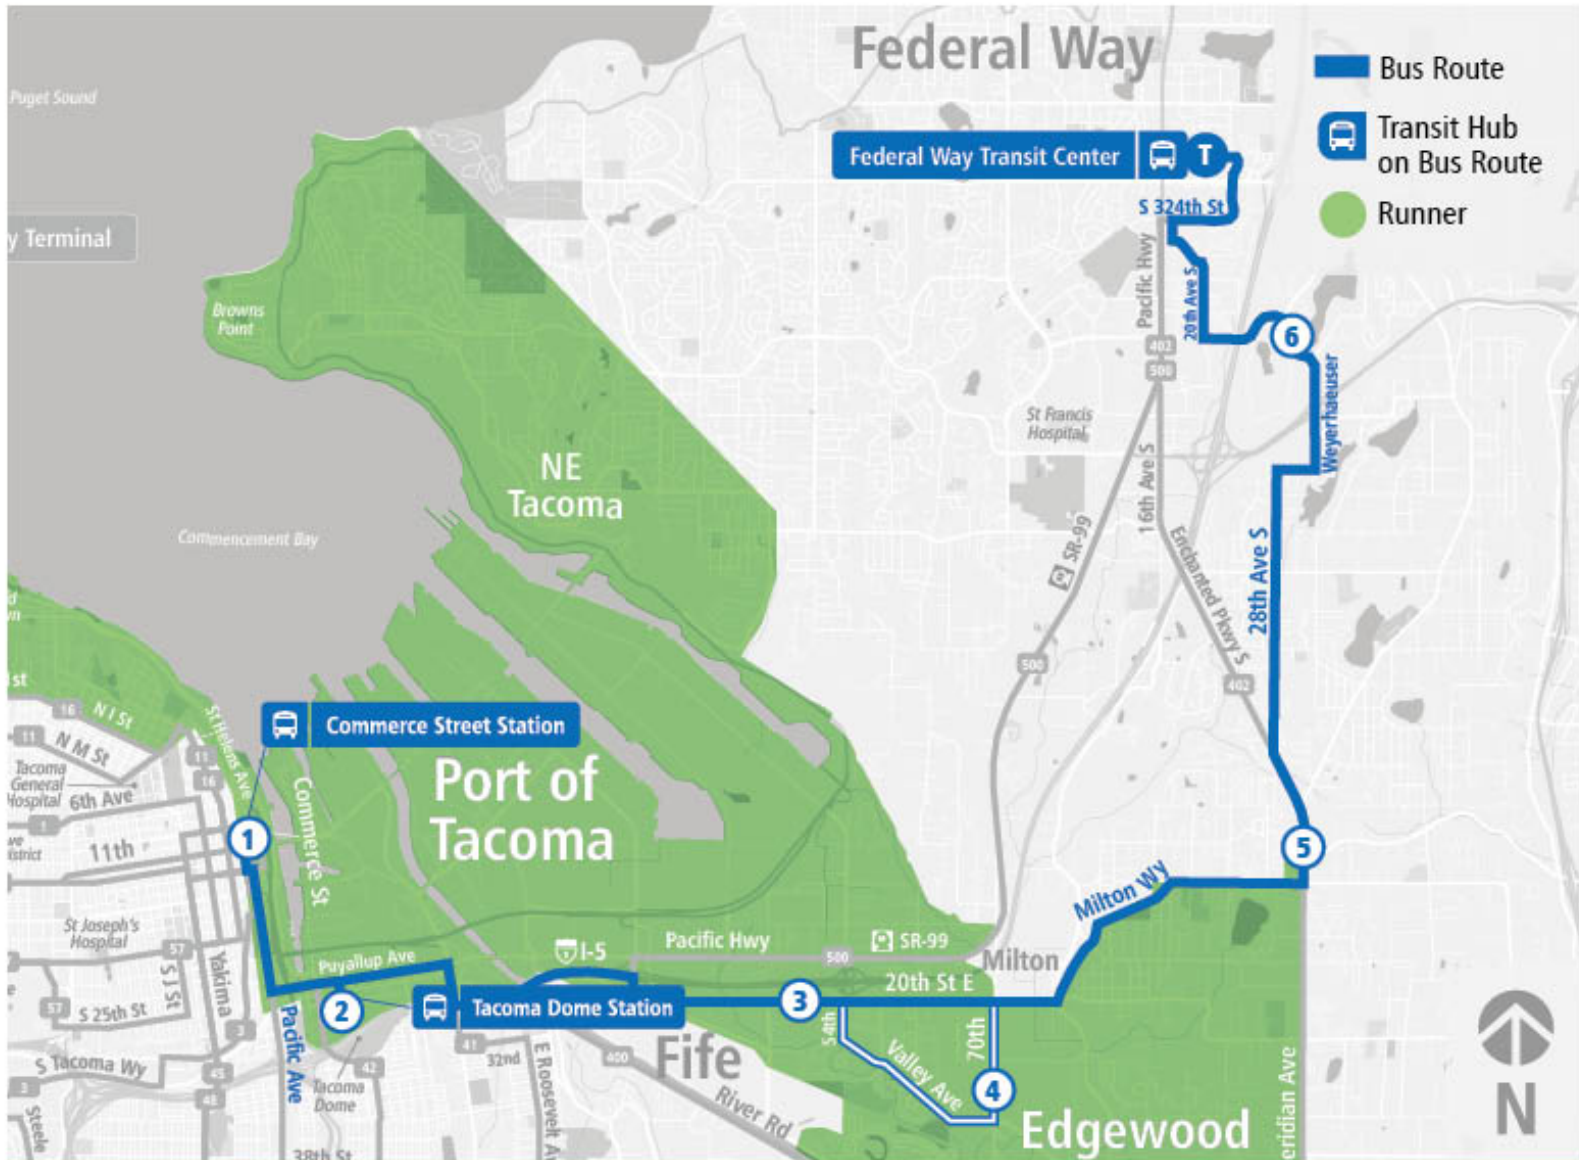

Route 501 Milton - Federal Way

**NOTE: ROUTE 501 DOES NOT TRAVEL VIA VALLEY AND 70TH AVE ON WEEKENDS NOR ON SOME WEEKDAY TRIPS.**

Route 501 Milton - Federal Way | Commerce St Station - Zone B to Federal Way Tc BAY 1

**WEEKDAY**

Commerce St Station - Zone B	Tacoma Dome Station - Zone C	20th St E & 51st Ave E	70th Ave E & 28th St E	Meridian E & Emerald St	Weyerhaeuser Wy S & 33rd PI S	Federal Way Tc BAY 1
05:29 AM	05:38 AM	05:46 AM	05:53 AM	06:03 AM	06:12 AM	06:24 AM
06:29 AM	06:38 AM	06:47 AM	06:54 AM	07:05 AM	07:14 AM	07:27 AM
07:29 AM	07:38 AM	07:46 AM	07:52 AM	08:03 AM	08:12 AM	08:25 AM
08:29 AM	08:38 AM	08:46 AM	08:52 AM	09:03 AM	09:12 AM	09:25 AM
09:29 AM	09:38 AM	09:46 AM	--	10:00 AM	10:09 AM	10:22 AM
10:29 AM	10:38 AM	10:46 AM	--	11:00 AM	11:09 AM	11:22 AM
11:29 AM	11:38 AM	11:47 AM	--	12:01 PM	12:10 PM	12:23 PM
12:29 PM	12:38 PM	12:47 PM	--	01:01 PM	01:10 PM	01:23 PM
01:29 PM	01:38 PM	01:48 PM	--	02:02 PM	02:11 PM	02:24 PM
02:29 PM	02:38 PM	02:48 PM	--	03:03 PM	03:12 PM	03:25 PM
03:29 PM	03:38 PM	03:48 PM	03:55 PM	04:08 PM	04:17 PM	04:31 PM
04:29 PM	04:38 PM	04:47 PM	04:54 PM	05:07 PM	05:16 PM	05:30 PM
05:29 PM	05:38 PM	05:47 PM	05:54 PM	06:04 PM	06:13 PM	06:27 PM
06:29 PM	06:38 PM	06:46 PM	--	07:01 PM	07:10 PM	07:24 PM
07:29 PM	07:38 PM	07:46 PM	--	07:58 PM	08:07 PM	08:20 PM
08:29 PM	08:38 PM	08:46 PM	--	08:58 PM	09:07 PM	09:20 PM
09:29 PM	09:38 PM	09:46 PM	--	09:58 PM	10:07 PM	10:20 PM
Commerce St Station - Zone B	Tacoma Dome Station - Zone C	20th St E & 51st Ave E	70th Ave E & 28th St E	Meridian E & Emerald St	Weyerhaeuser Wy S & 33rd PI S	Federal Way Tc BAY 1