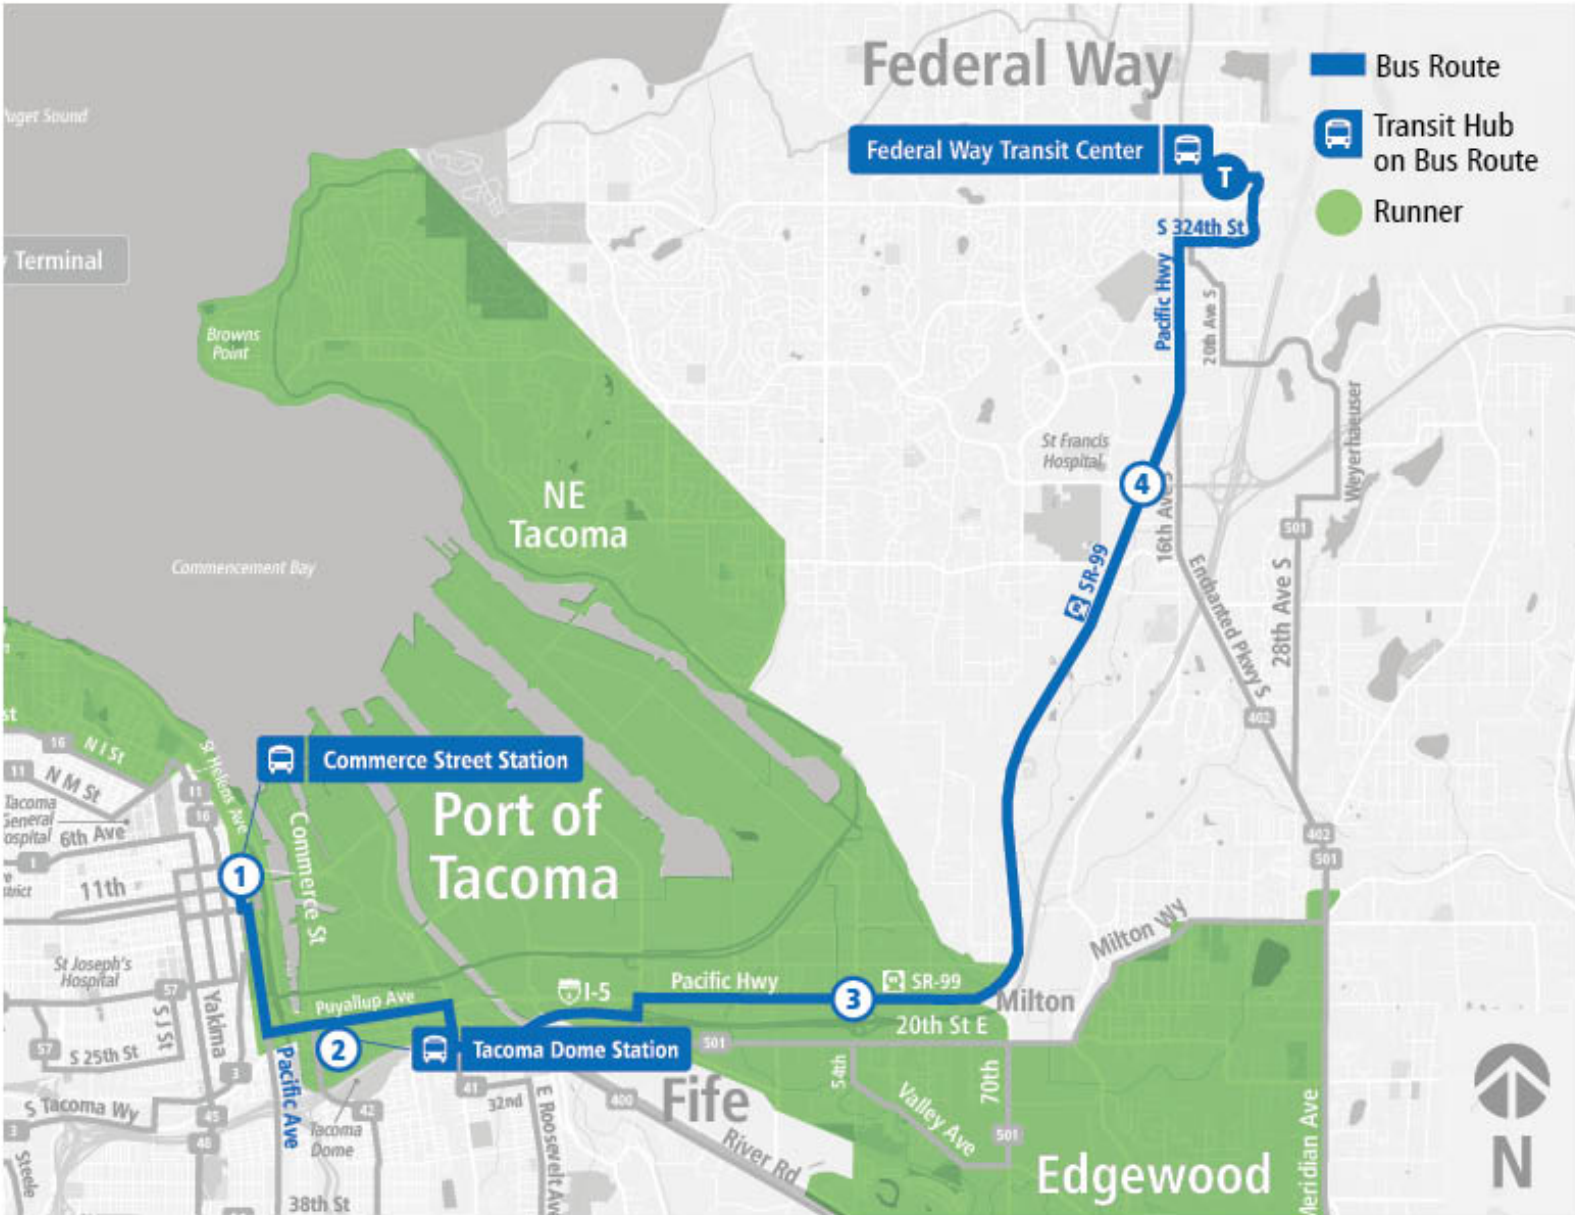

Route 500 Federal Way

Route 500 Federal Way | Commerce St Station - Zone B to Federal Way Tc BAY 1

WEEKDAY

Commerce St Station - Zone B	Tacoma Dome Station - Zone C	Pacific Hwy E & 52nd Ave E	Pacific Hwy & S 348th St	Federal Way Tc BAY 1
04:57 AM	05:05 AM	05:17 AM	05:29 AM	05:39 AM
05:57 AM	06:05 AM	06:17 AM	06:29 AM	06:40 AM
06:57 AM	07:06 AM	07:19 AM	07:32 AM	07:45 AM
07:57 AM	08:06 AM	08:19 AM	08:32 AM	08:45 AM
08:57 AM	09:06 AM	09:19 AM	09:32 AM	09:46 AM
09:57 AM	10:06 AM	10:20 AM	10:33 AM	10:49 AM
10:57 AM	11:06 AM	11:20 AM	11:34 AM	11:50 AM
11:57 AM	12:07 PM	12:21 PM	12:35 PM	12:51 PM
12:57 PM	01:07 PM	01:21 PM	01:35 PM	01:51 PM
01:57 PM	02:08 PM	02:23 PM	02:39 PM	02:55 PM
02:57 PM	03:09 PM	03:25 PM	03:41 PM	03:57 PM
03:57 PM	04:10 PM	04:27 PM	04:43 PM	04:59 PM
04:57 PM	05:10 PM	05:25 PM	05:40 PM	05:54 PM
05:57 PM	06:07 PM	06:20 PM	06:35 PM	06:49 PM
06:57 PM	07:06 PM	07:17 PM	07:30 PM	07:44 PM
07:57 PM	08:06 PM	08:17 PM	08:30 PM	08:44 PM
08:57 PM	09:06 PM	09:17 PM	09:30 PM	09:44 PM
09:57 PM	10:06 PM	10:17 PM	10:30 PM	10:44 PM
Commerce St Station - Zone B	Tacoma Dome Station - Zone C	Pacific Hwy E & 52nd Ave E	Pacific Hwy & S 348th St	Federal Way Tc BAY 1