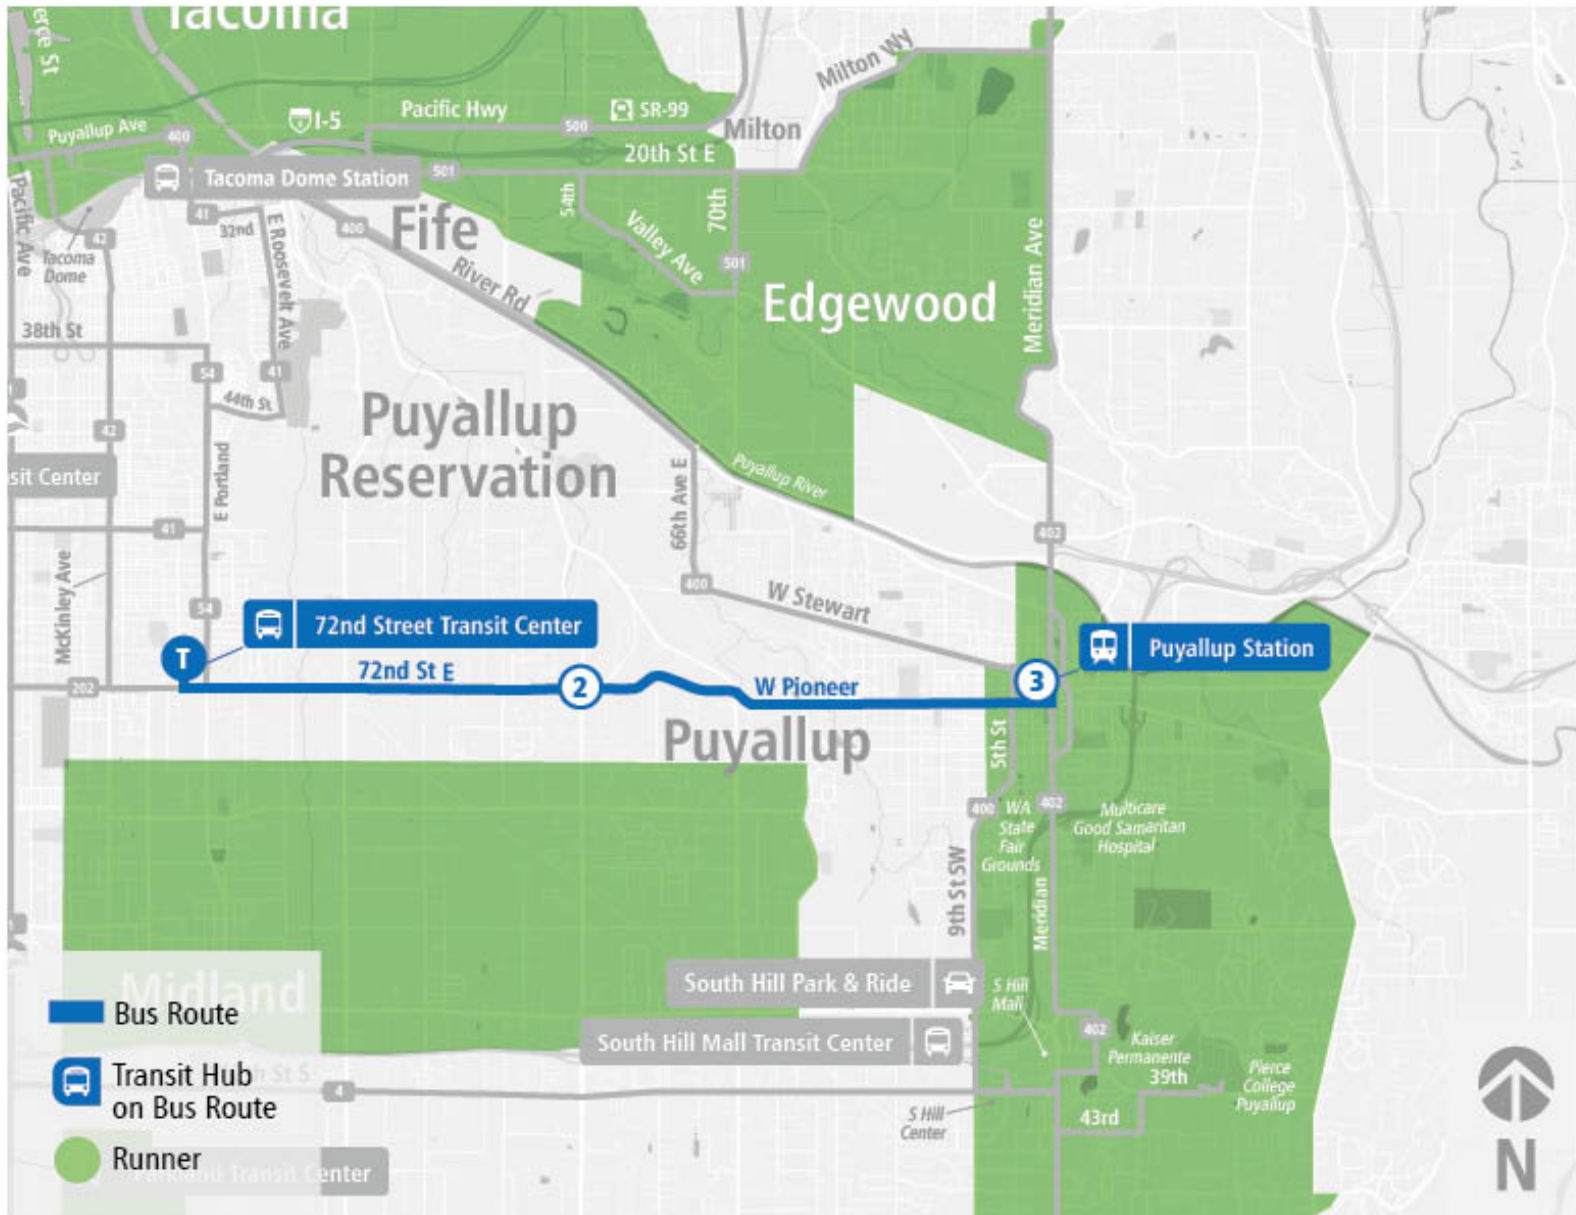

Route 497 Lakeland Hills Express

Route 497 Lakeland Hills Express | 69th St SE & Lakeland Hills Way to Auburn Transit Center BAY 4

WEEKDAY

69th St SE & Lakeland Hills Way	Auburn Transit Center BAY 4
04:49 AM	05:04 AM
05:14 AM	05:29 AM
05:39 AM	05:55 AM
05:59 AM	06:15 AM
06:19 AM	06:35 AM
06:39 AM	06:55 AM
06:59 AM	07:15 AM
07:19 AM	07:35 AM
07:49 AM	08:05 AM
69th St SE & Lakeland Hills Way	Auburn Transit Center BAY 4

Route 497 Lakeland Hills Express | Auburn Transit Center BAY 4 to 69th St SE & Lakeland Hills Way

WEEKDAY

Auburn Transit Center BAY 4	69th St SE & Lakeland Hills Way
03:08 PM	03:28 PM
04:08 PM	04:28 PM
04:28 PM	04:48 PM
04:48 PM	05:08 PM
05:08 PM	05:27 PM
05:28 PM	05:47 PM
05:53 PM	06:12 PM
06:18 PM	06:35 PM
07:02 PM	07:19 PM
Auburn Transit Center BAY 4	69th St SE & Lakeland Hills Way