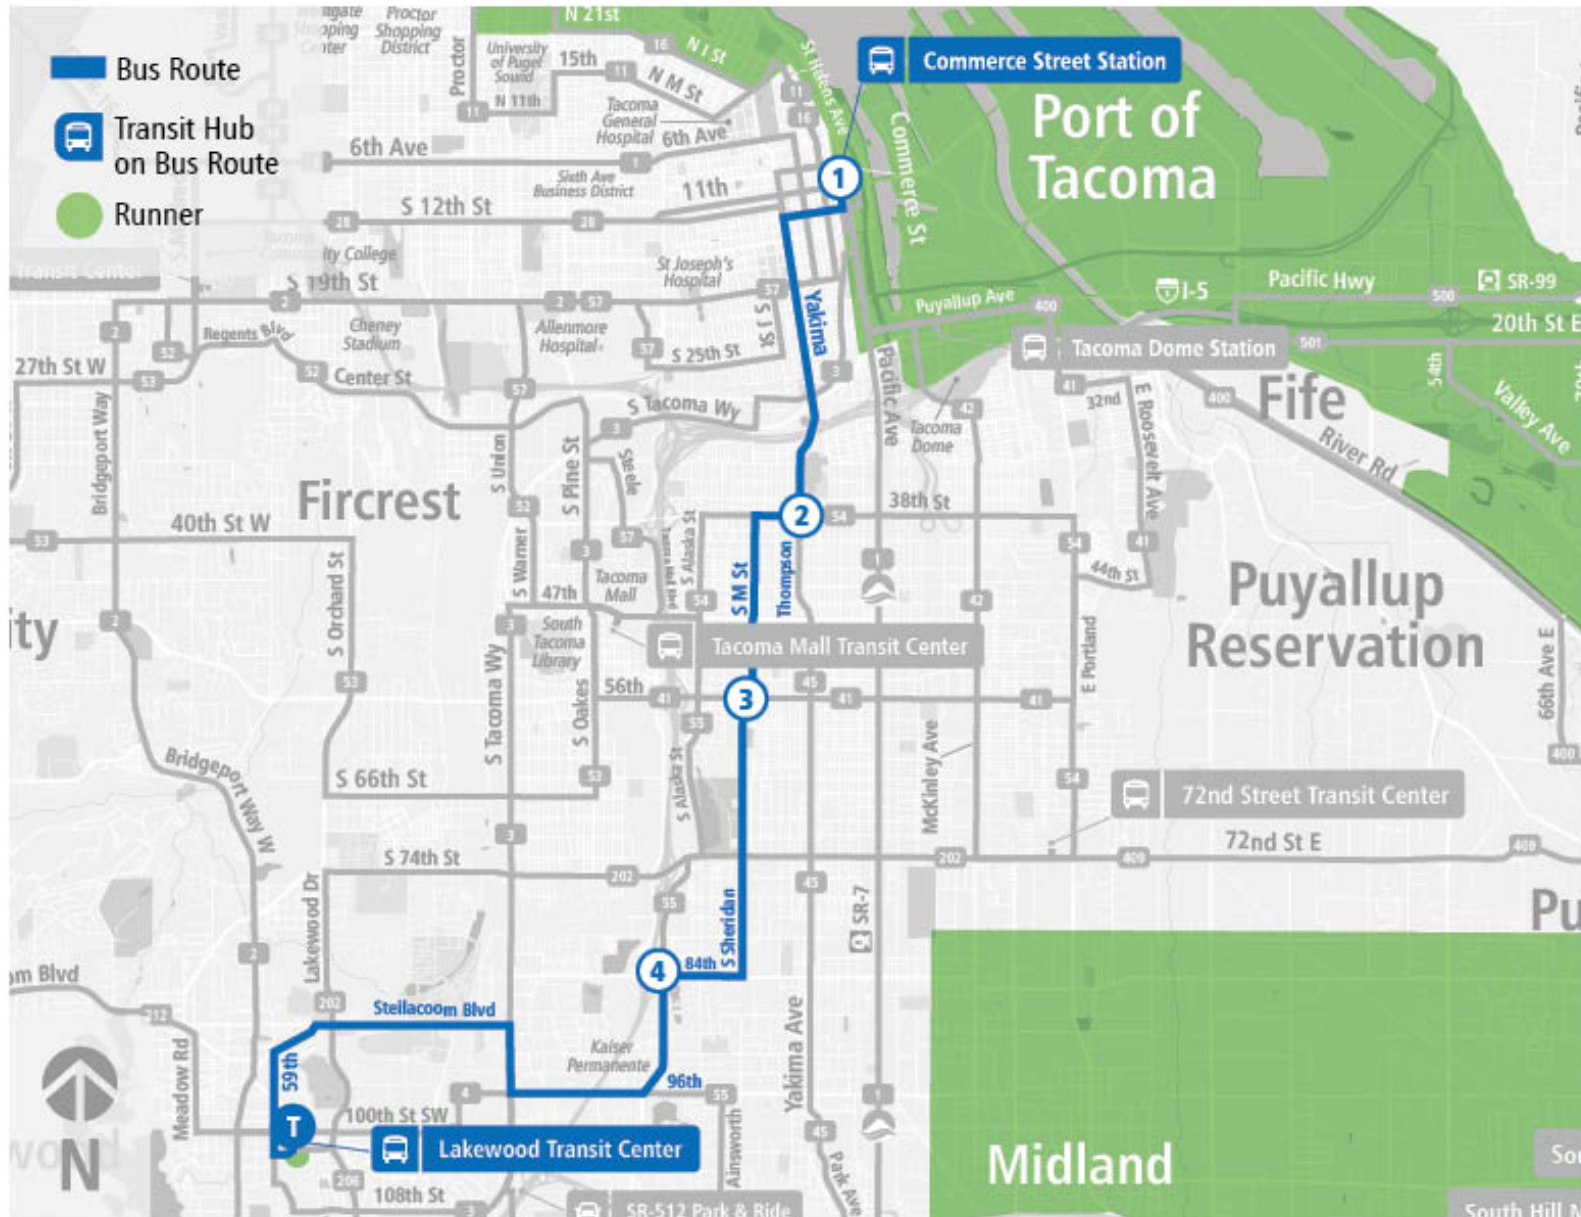

Route 48 Sheridan - M St