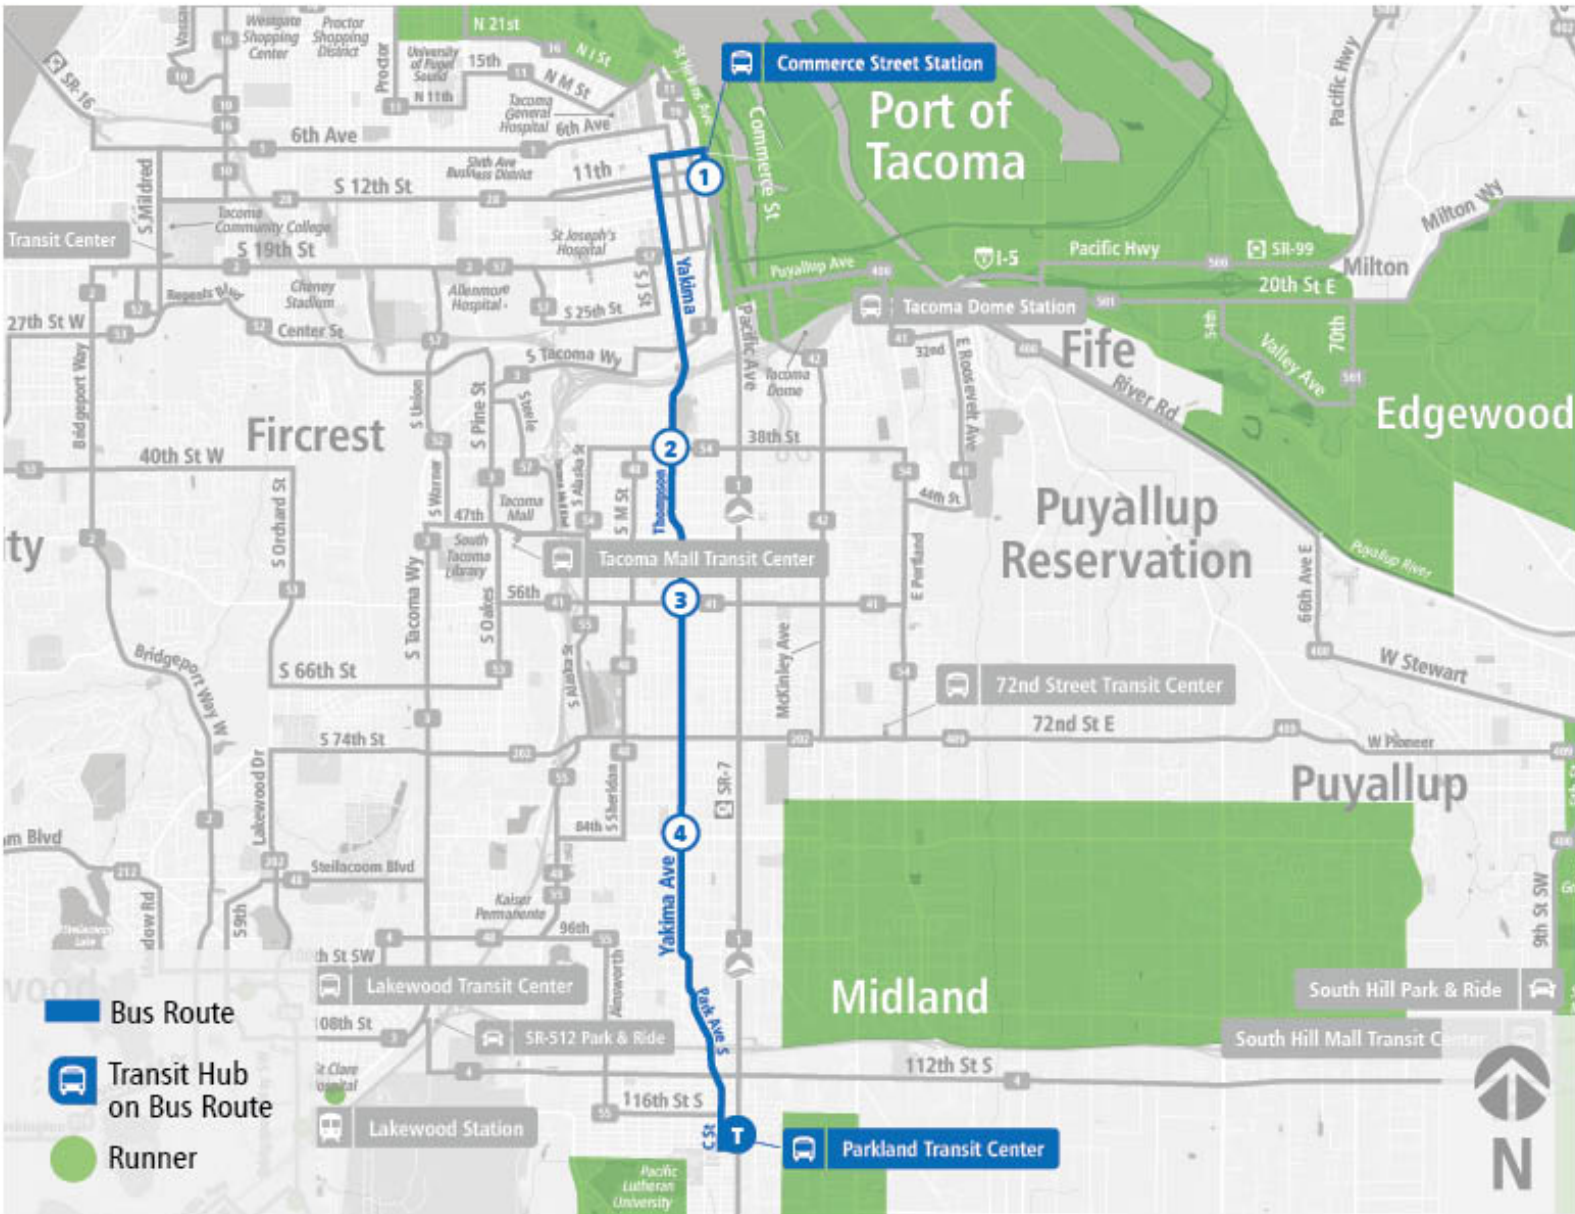

Route 45 Yakima

Route 45 Yakima | Parkland TC to Commerce St Station - Zone B

**WEEKDAY**

Parkland TC	Yakima Ave S & S 84th St	Yakima Ave S & S 56th St	Thompson Ave & S 38th St	Commerce St Station - Zone B
05:05 AM	05:12 AM	05:18 AM	05:21 AM	05:35 AM
05:45 AM	05:52 AM	05:58 AM	06:01 AM	06:15 AM
06:15 AM	06:22 AM	06:28 AM	06:31 AM	06:46 AM
06:45 AM	06:52 AM	06:58 AM	07:01 AM	07:16 AM
07:15 AM	07:22 AM	07:28 AM	07:32 AM	07:47 AM
07:45 AM	07:52 AM	07:58 AM	08:02 AM	08:17 AM
08:15 AM	08:22 AM	08:28 AM	08:32 AM	08:47 AM
08:45 AM	08:52 AM	08:58 AM	09:02 AM	09:17 AM
09:15 AM	09:22 AM	09:28 AM	09:32 AM	09:47 AM
09:45 AM	09:52 AM	09:58 AM	10:02 AM	10:17 AM
10:15 AM	10:22 AM	10:28 AM	10:32 AM	10:47 AM
10:45 AM	10:52 AM	10:58 AM	11:02 AM	11:17 AM
11:15 AM	11:22 AM	11:28 AM	11:32 AM	11:47 AM
11:45 AM	11:52 AM	11:58 AM	12:02 PM	12:17 PM
12:15 PM	12:22 PM	12:28 PM	12:32 PM	12:47 PM
12:45 PM	12:52 PM	12:58 PM	01:02 PM	01:17 PM
01:15 PM	01:22 PM	01:28 PM	01:32 PM	01:47 PM
01:45 PM	01:52 PM	01:58 PM	02:02 PM	02:17 PM
02:15 PM	02:22 PM	02:28 PM	02:32 PM	02:47 PM
02:45 PM	02:52 PM	02:58 PM	03:02 PM	03:17 PM
03:15 PM	03:22 PM	03:28 PM	03:32 PM	03:47 PM
03:45 PM	03:52 PM	03:58 PM	04:02 PM	04:17 PM
04:15 PM	04:22 PM	04:28 PM	04:32 PM	04:47 PM
04:45 PM	04:52 PM	04:58 PM	05:01 PM	05:16 PM
05:25 PM	05:32 PM	05:38 PM	05:41 PM	05:56 PM
06:25 PM	06:32 PM	06:38 PM	06:41 PM	06:56 PM
07:25 PM	07:32 PM	07:38 PM	07:41 PM	07:56 PM
08:25 PM	08:32 PM	08:37 PM	08:40 PM	08:55 PM
09:25 PM	09:32 PM	09:37 PM	09:40 PM	09:55 PM
Parkland TC	Yakima Ave S & S 84th St	Yakima Ave S & S 56th St	Thompson Ave & S 38th St	Commerce St Station - Zone B