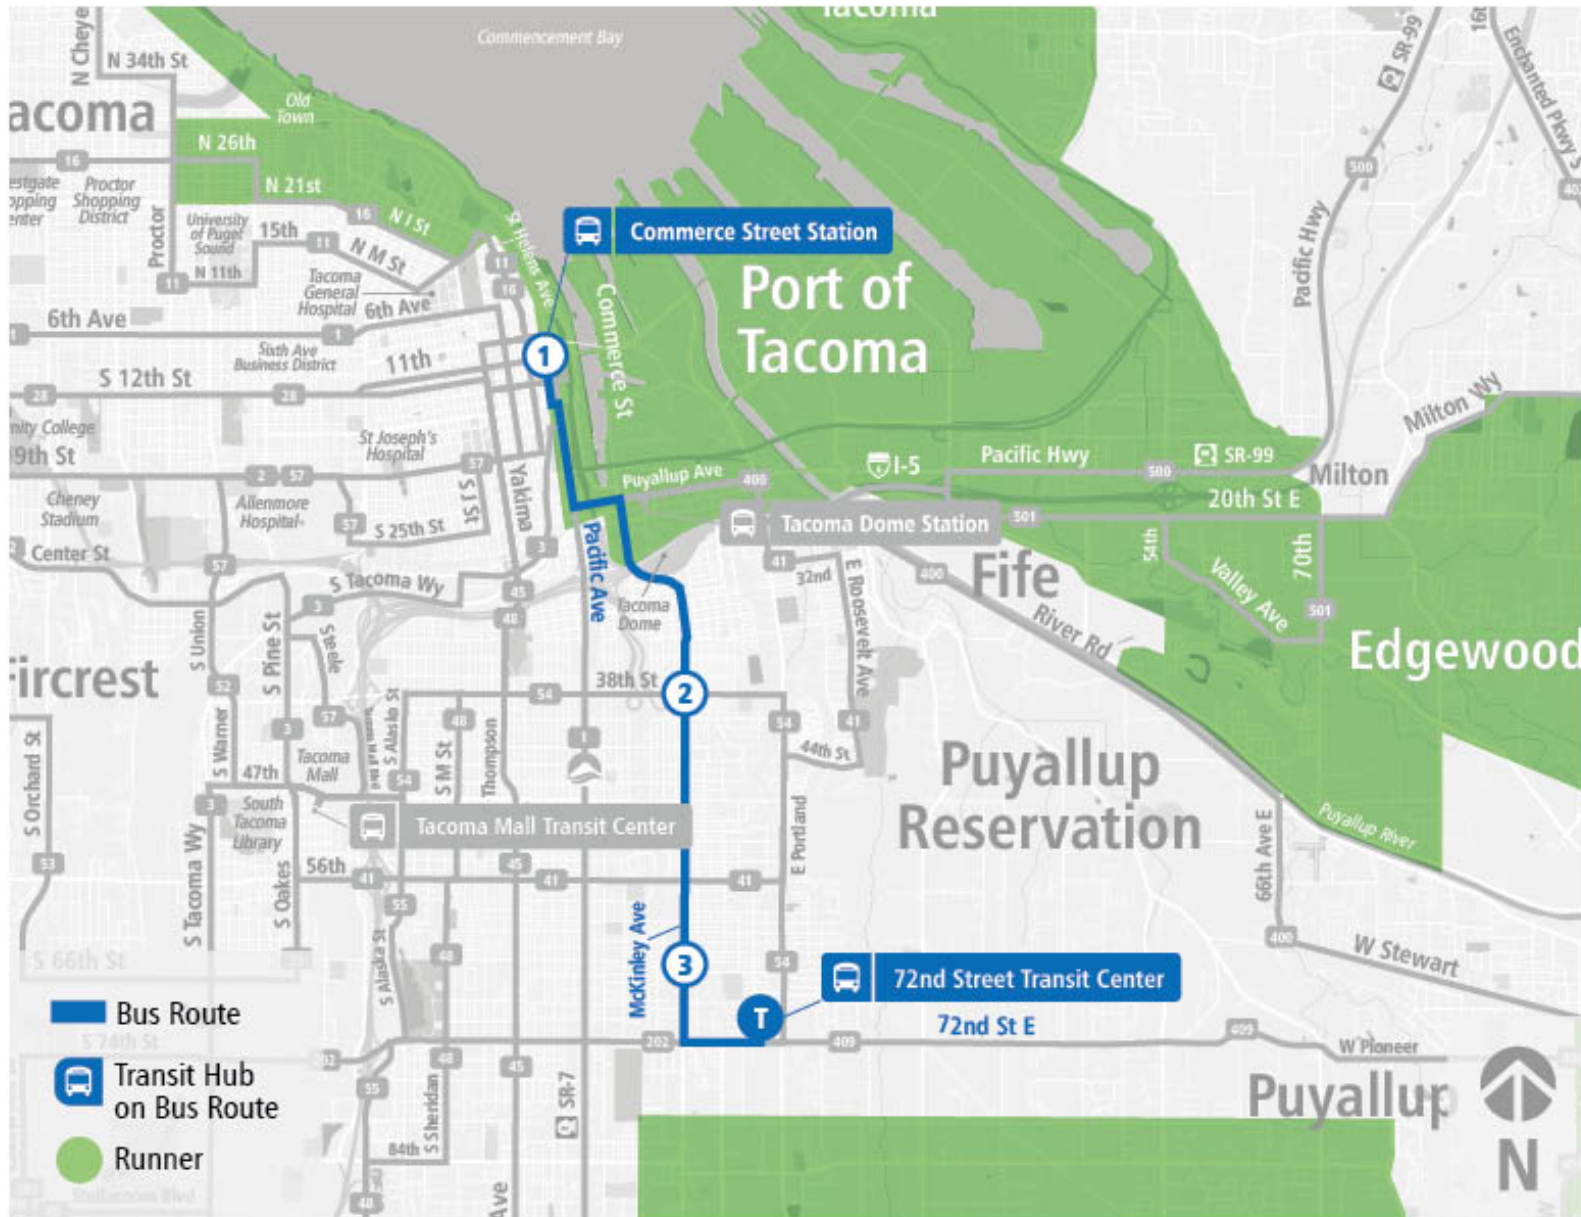

Route 42 McKinley Ave

Route 42 McKinley Ave | 72nd St TC to Commerce St Station - Zone E

WEEKDAY

72nd St TC	McKinley Ave & E 64th St	McKinley Ave & E 38th St	Commerce St Station - Zone E
05:10 AM	05:13 AM	05:18 AM	05:33 AM
05:40 AM	05:43 AM	05:48 AM	06:03 AM
06:10 AM	06:13 AM	06:18 AM	06:33 AM
06:40 AM	06:43 AM	06:48 AM	07:05 AM
07:10 AM	07:13 AM	07:18 AM	07:35 AM
07:40 AM	07:43 AM	07:48 AM	08:05 AM
08:10 AM	08:13 AM	08:18 AM	08:35 AM
08:40 AM	08:43 AM	08:48 AM	09:05 AM
09:10 AM	09:13 AM	09:18 AM	09:35 AM
09:40 AM	09:43 AM	09:48 AM	10:05 AM
10:10 AM	10:13 AM	10:18 AM	10:35 AM
10:40 AM	10:43 AM	10:48 AM	11:05 AM
11:10 AM	11:13 AM	11:18 AM	11:35 AM
11:40 AM	11:43 AM	11:48 AM	12:05 PM
12:10 PM	12:13 PM	12:18 PM	12:35 PM
12:40 PM	12:43 PM	12:48 PM	01:05 PM
01:10 PM	01:13 PM	01:18 PM	01:35 PM
01:40 PM	01:43 PM	01:49 PM	02:06 PM
02:10 PM	02:13 PM	02:19 PM	02:36 PM
02:40 PM	02:43 PM	02:49 PM	03:06 PM
03:10 PM	03:13 PM	03:19 PM	03:36 PM
03:40 PM	03:44 PM	03:49 PM	04:06 PM
04:10 PM	04:14 PM	04:19 PM	04:36 PM
04:40 PM	04:44 PM	04:49 PM	05:06 PM
05:10 PM	05:14 PM	05:19 PM	05:36 PM
05:40 PM	05:44 PM	05:49 PM	06:06 PM
06:40 PM	06:44 PM	06:49 PM	07:06 PM
07:40 PM	07:43 PM	07:48 PM	08:04 PM
08:40 PM	08:43 PM	08:48 PM	09:04 PM
09:40 PM	09:43 PM	09:48 PM	10:04 PM

Route 42 McKinley Ave | Commerce St Station - Zone C to 72nd St TC

SUNDAY

Commerce St Station - Zone C	McKinley Ave & E 38th St	McKinley Ave & E 56th St	72nd St TC
09:17 AM	09:30 AM	09:34 AM	09:42 AM
10:17 AM	10:30 AM	10:34 AM	10:42 AM
11:17 AM	11:30 AM	11:34 AM	11:42 AM
12:17 PM	12:30 PM	12:34 PM	12:42 PM
01:17 PM	01:30 PM	01:34 PM	01:42 PM
02:17 PM	02:30 PM	02:34 PM	02:42 PM
03:17 PM	03:30 PM	03:34 PM	03:42 PM
04:17 PM	04:30 PM	04:34 PM	04:42 PM
05:17 PM	05:30 PM	05:34 PM	05:42 PM
06:17 PM	06:29 PM	06:33 PM	06:41 PM
Commerce St Station - Zone C	McKinley Ave & E 38th St	McKinley Ave & E 56th St	72nd St TC