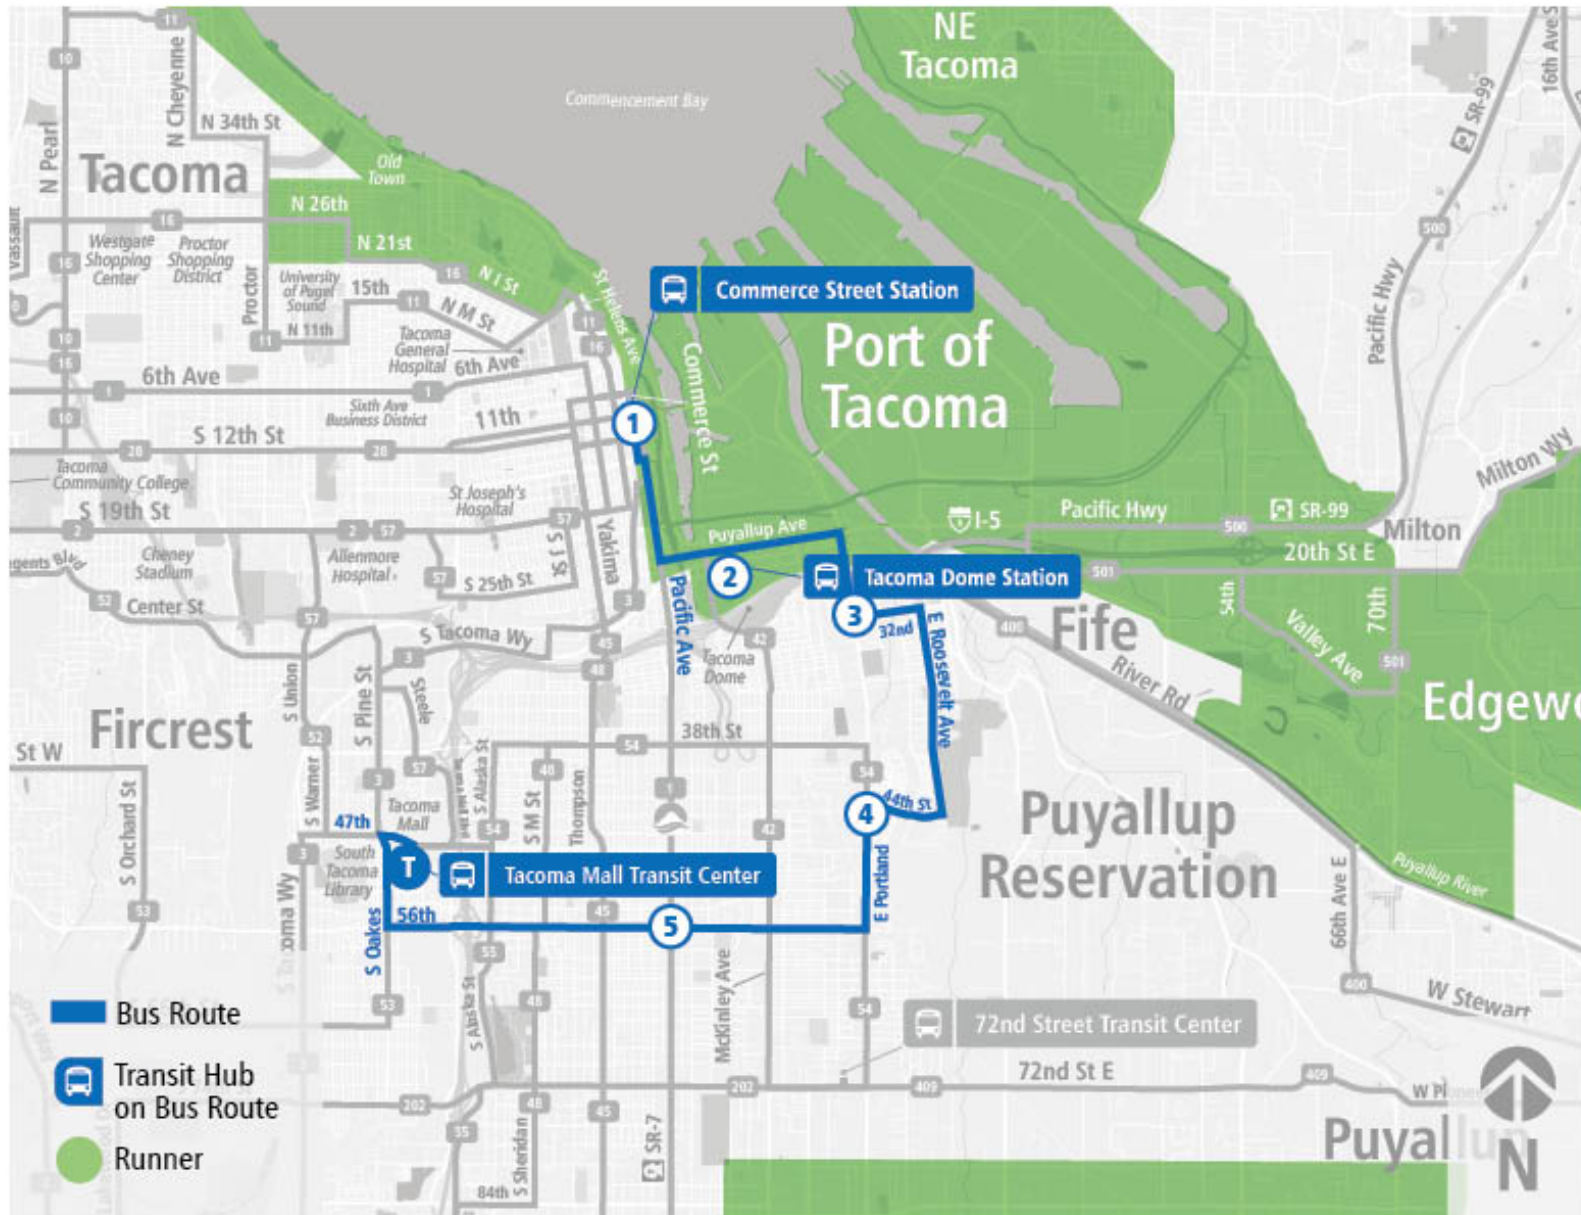

Route 41 S 56th St - Salishan

Route 41 S 56th St - Salishan | Tacoma Mall TC to Commerce St Station - Zone E

WEEKDAY

Tacoma Mall TC	56th St S & Pacific Ave	Portland Ave E & E 44th St	Portland Ave E & E 32nd St	Tacoma Dome Station - Zone D	Commerce St Station - Zone E
05:15 AM	05:24 AM	05:30 AM	05:38 AM	05:44 AM	05:55 AM
05:45 AM	05:54 AM	06:00 AM	06:08 AM	06:14 AM	06:25 AM
06:15 AM	06:24 AM	06:31 AM	06:39 AM	06:45 AM	06:56 AM *
06:45 AM	06:54 AM	07:01 AM	07:09 AM	07:15 AM	07:26 AM
07:15 AM	07:25 AM	07:32 AM	07:40 AM	07:46 AM	07:58 AM
07:45 AM	07:55 AM	08:02 AM	08:10 AM	08:16 AM	08:28 AM *
08:15 AM	08:25 AM	08:32 AM	08:40 AM	08:46 AM	08:58 AM
08:45 AM	08:55 AM	09:02 AM	09:10 AM	09:16 AM	09:28 AM *
09:15 AM	09:25 AM	09:32 AM	09:40 AM	09:46 AM	09:58 AM
09:45 AM	09:55 AM	10:02 AM	10:10 AM	10:16 AM	10:28 AM *
10:15 AM	10:25 AM	10:32 AM	10:40 AM	10:46 AM	10:58 AM
10:45 AM	10:55 AM	11:02 AM	11:11 AM	11:17 AM	11:29 AM *
11:15 AM	11:26 AM	11:33 AM	11:42 AM	11:48 AM	12:00 PM *
11:45 AM	11:56 AM	12:03 PM	12:12 PM	12:18 PM	12:30 PM *
12:15 PM	12:26 PM	12:33 PM	12:42 PM	12:48 PM	01:00 PM *
12:45 PM	12:56 PM	01:04 PM	01:13 PM	01:19 PM	01:31 PM *
01:15 PM	01:26 PM	01:34 PM	01:43 PM	01:49 PM	02:01 PM
01:45 PM	01:56 PM	02:04 PM	02:13 PM	02:19 PM	02:32 PM *
02:15 PM	02:27 PM	02:35 PM	02:44 PM	02:50 PM	03:04 PM
02:45 PM	02:57 PM	03:05 PM	03:14 PM	03:20 PM	03:34 PM *
03:15 PM	03:28 PM	03:36 PM	03:45 PM	03:51 PM	04:06 PM
03:45 PM	03:58 PM	04:06 PM	04:15 PM	04:21 PM	04:36 PM *
04:15 PM	04:28 PM	04:36 PM	04:45 PM	04:51 PM	05:06 PM *
04:45 PM	04:58 PM	05:06 PM	05:14 PM	05:20 PM	05:34 PM *
05:15 PM	05:28 PM	05:35 PM	05:43 PM	05:49 PM	06:01 PM *
05:45 PM	05:57 PM	06:04 PM	06:12 PM	06:18 PM	06:30 PM
06:43 PM	06:54 PM	07:01 PM	07:09 PM	07:15 PM	07:27 PM *
07:09 PM	07:19 PM	07:26 PM	07:34 PM	07:40 PM	07:52 PM *
08:11 PM	08:21 PM	08:28 PM	08:36 PM	08:42 PM	08:54 PM *
09:11 PM	09:21 PM	09:27 PM	09:35 PM	09:41 PM	09:51 PM