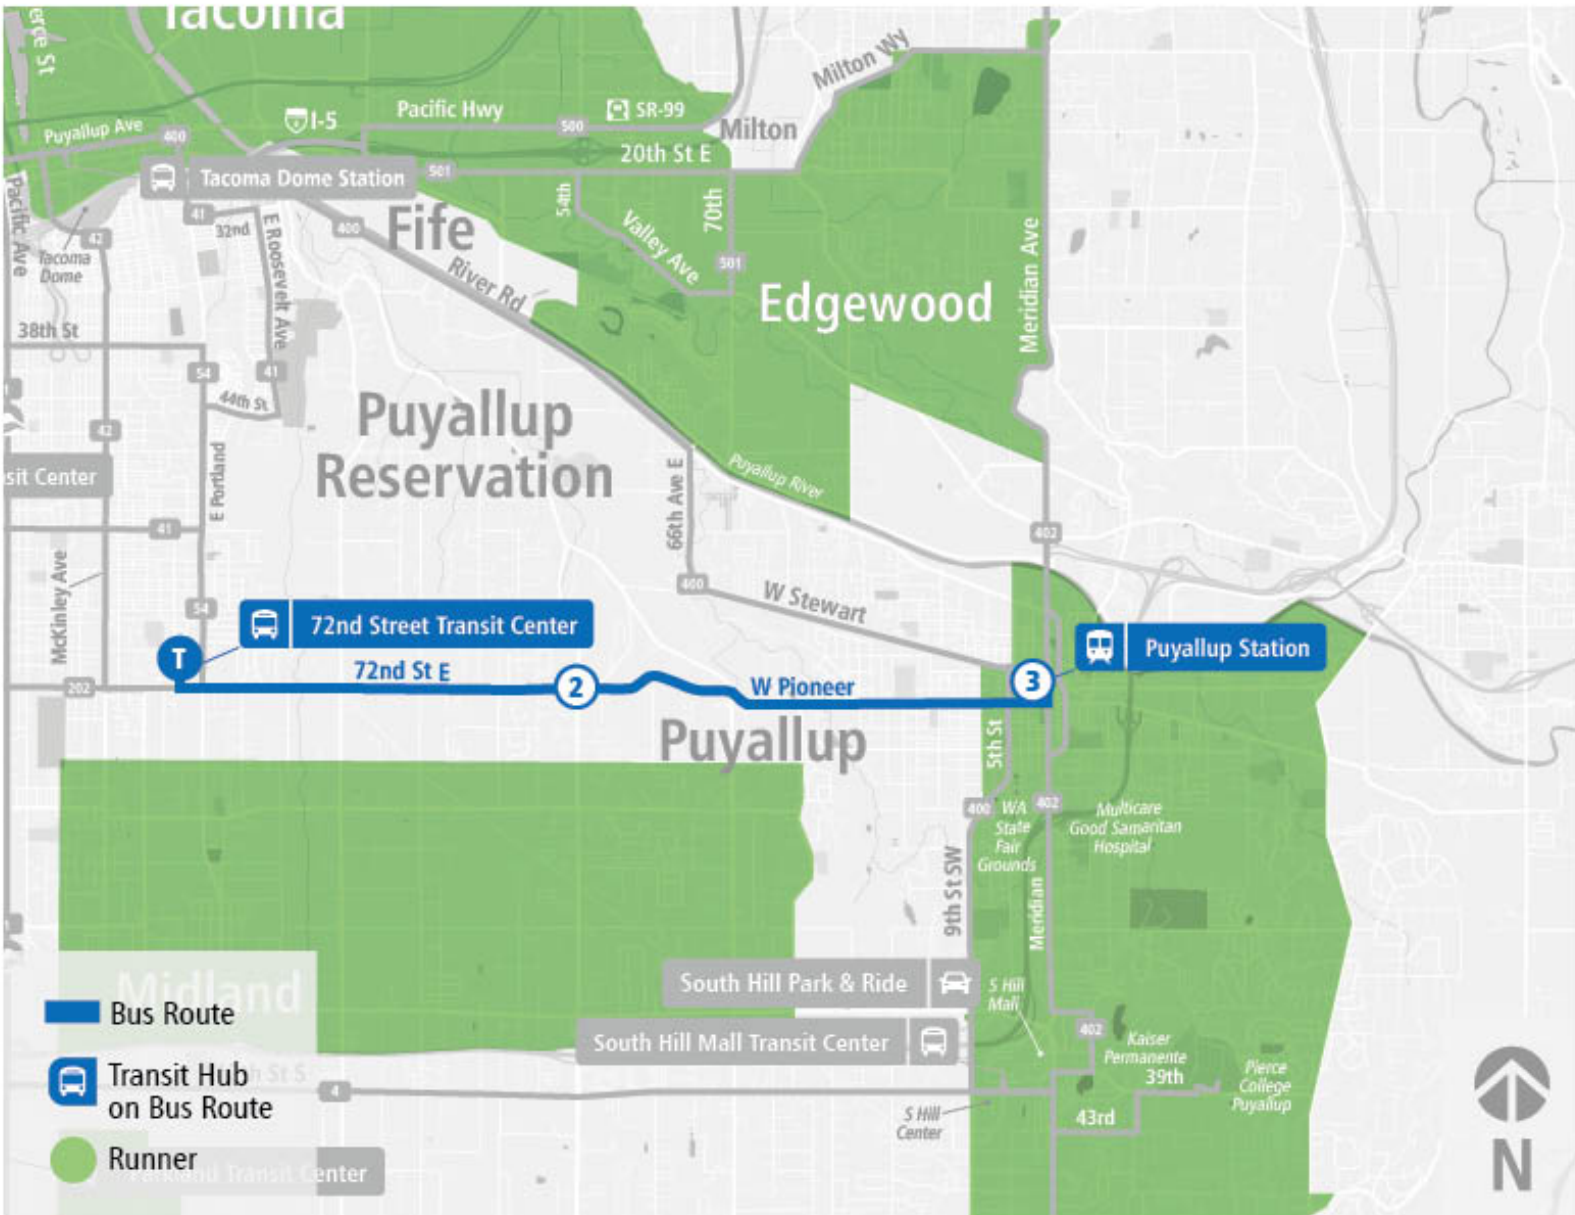

Route 409 Puyallup - 72nd St

Route 409 Puyallup - 72nd St | 72nd St TC to Puyallup Station - Bay 2

WEEKDAY

72nd St TC	72nd St E & Canyon Rd	Puyallup Station - Bay 2
06:10 AM	06:17 AM	06:31 AM
07:10 AM	07:17 AM	07:31 AM
08:10 AM	08:17 AM	08:31 AM
09:10 AM	09:17 AM	09:31 AM
10:10 AM	10:17 AM	10:31 AM
11:10 AM	11:17 AM	11:31 AM
12:10 PM	12:17 PM	12:31 PM
01:10 PM	01:17 PM	01:31 PM
02:10 PM	02:17 PM	02:31 PM
03:10 PM	03:17 PM	03:32 PM
04:10 PM	04:17 PM	04:33 PM
05:10 PM	05:17 PM	05:33 PM
06:10 PM	06:17 PM	06:33 PM
07:10 PM	07:17 PM	07:33 PM
72nd St TC	72nd St E & Canyon Rd	Puyallup Station - Bay 2

Route 409 Puyallup - 72nd St | Puyallup Station - Bay 2 to 72nd St TC

WEEKDAY

Puyallup Station - Bay 2	72nd St E & Canyon Rd	72nd St TC
06:42 AM	06:52 AM	06:59 AM
07:42 AM	07:52 AM	07:59 AM
08:42 AM	08:52 AM	08:59 AM
09:42 AM	09:52 AM	09:59 AM
10:42 AM	10:52 AM	10:59 AM
11:42 AM	11:52 AM	11:59 AM
12:42 PM	12:54 PM	01:01 PM
01:42 PM	01:54 PM	02:01 PM
02:42 PM	02:55 PM	03:03 PM
03:42 PM	03:55 PM	04:03 PM
04:42 PM	04:55 PM	05:03 PM
05:42 PM	05:53 PM	06:01 PM *
06:42 PM	06:53 PM	07:01 PM *
07:42 PM	07:53 PM	08:01 PM *
Puyallup Station - Bay 2	72nd St E & Canyon Rd	72nd St TC

* Does not continue as Route 202

Route 409 Puyallup - 72nd St | 72nd St TC to Puyallup Station - Bay 2

SATURDAY

72nd St TC	72nd St E & Canyon Rd	Puyallup Station - Bay 2
09:45 AM	09:52 AM	10:05 AM
10:45 AM	10:52 AM	11:05 AM
11:45 AM	11:52 AM	12:05 PM
12:45 PM	12:52 PM	01:05 PM
01:45 PM	01:52 PM	02:05 PM
02:45 PM	02:52 PM	03:05 PM
03:45 PM	03:52 PM	04:05 PM
04:45 PM	04:52 PM	05:05 PM
05:45 PM	05:52 PM	06:05 PM
72nd St TC	72nd St E & Canyon Rd	Puyallup Station - Bay 2