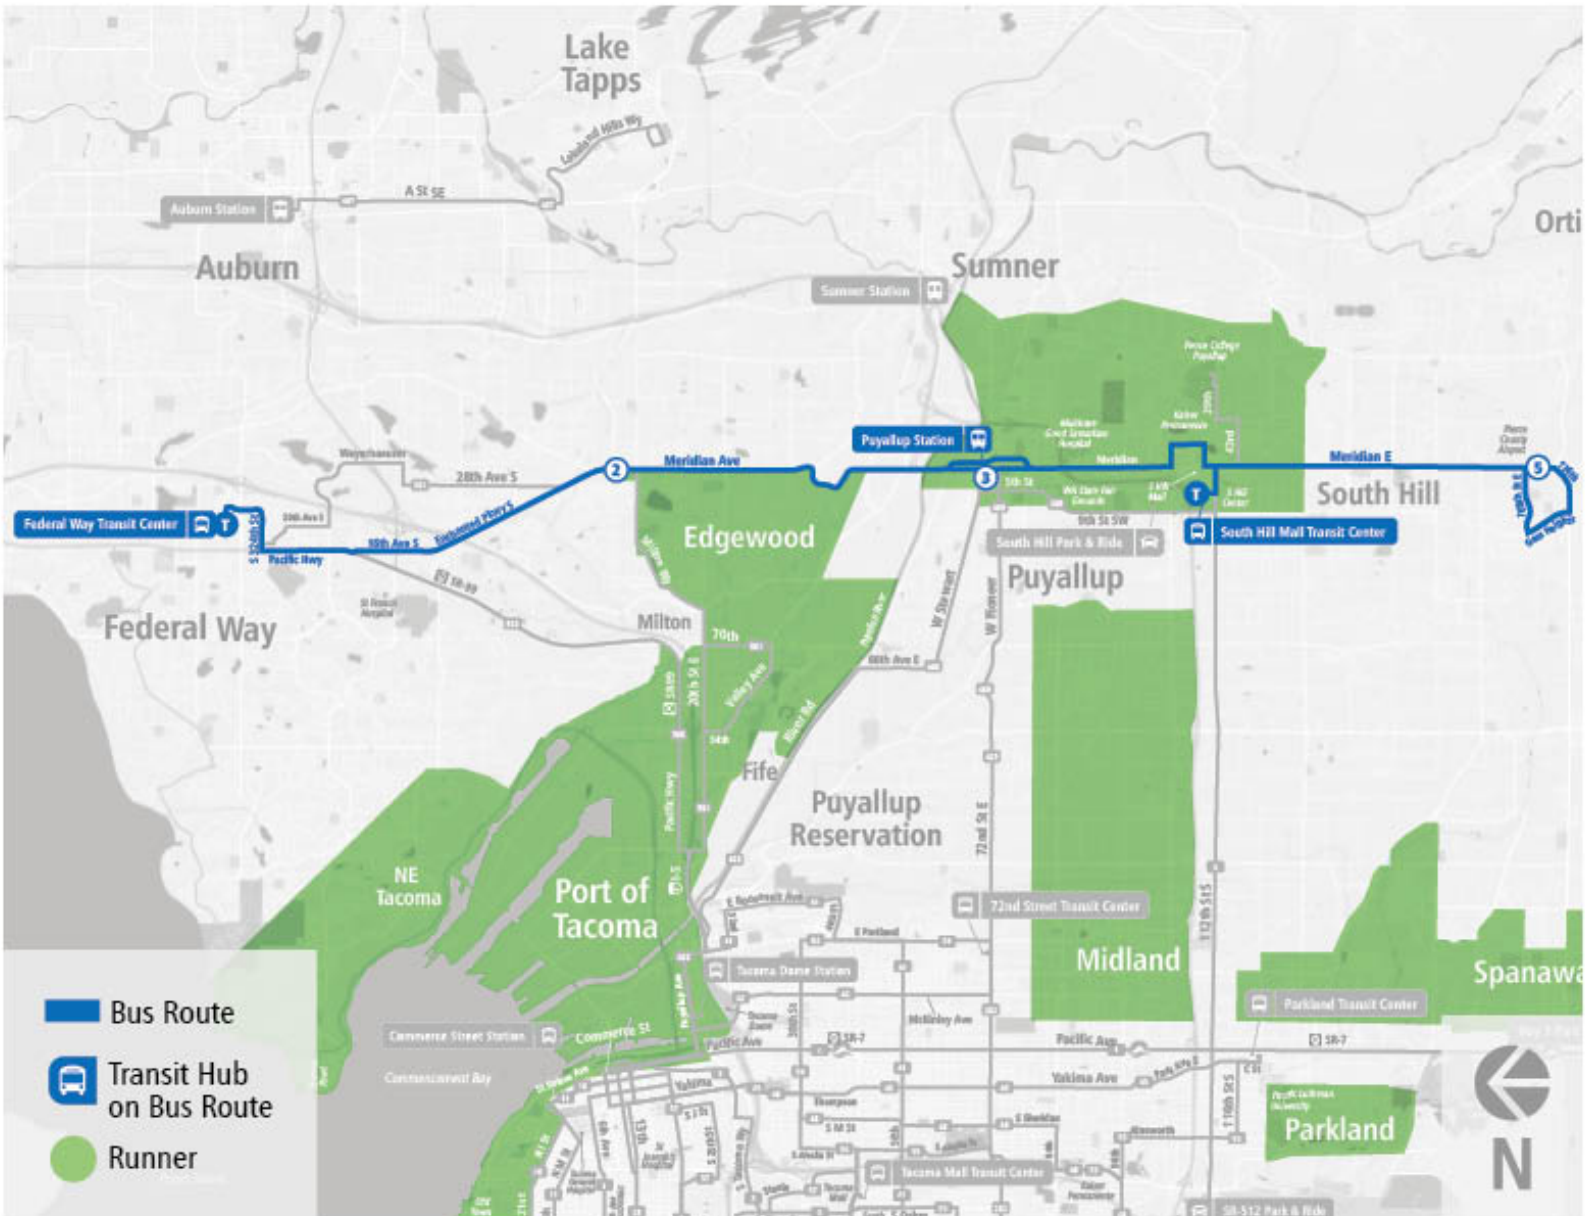

Route 402 Meridian

Route 402 Meridian | Meridian E & 171st St Ct E to Federal Way Tc BAY 1

WEEKDAY

Meridian E & 171st St Ct E	South Hill Mall TC	Puyallup Station - Bay 1	Meridian E & Emerald St	Federal Way Tc BAY 1
05:30 AM	05:52 AM	06:10 AM	06:25 AM	06:45 AM
06:00 AM	06:22 AM	06:40 AM	06:55 AM	07:15 AM
06:30 AM	06:54 AM	07:12 AM	07:27 AM	07:50 AM
07:00 AM	07:25 AM	07:43 AM	07:58 AM	08:22 AM
08:00 AM	08:25 AM	08:43 AM	08:58 AM	09:22 AM
09:00 AM	09:25 AM	09:46 AM	10:01 AM	10:25 AM
10:00 AM	10:25 AM	10:46 AM	11:01 AM	11:25 AM
11:00 AM	11:29 AM	11:50 AM	12:05 PM	12:30 PM
12:00 PM	12:31 PM	12:52 PM	01:07 PM	01:33 PM
01:00 PM	01:31 PM	01:53 PM	02:08 PM	02:35 PM
02:00 PM	02:31 PM	02:53 PM	03:08 PM	03:35 PM
03:00 PM	03:28 PM	03:50 PM	04:05 PM	04:32 PM
04:00 PM	04:28 PM	04:50 PM	05:05 PM	05:32 PM
05:00 PM	05:27 PM	05:47 PM	06:01 PM	06:27 PM
06:00 PM	06:26 PM	06:45 PM	06:59 PM	07:25 PM
07:00 PM	07:23 PM	07:41 PM	07:54 PM	08:16 PM
08:00 PM	08:22 PM	08:40 PM	08:53 PM	09:15 PM
Meridian E & 171st St Ct E	South Hill Mall TC	Puyallup Station - Bay 1	Meridian E & Emerald St	Federal Way Tc BAY 1