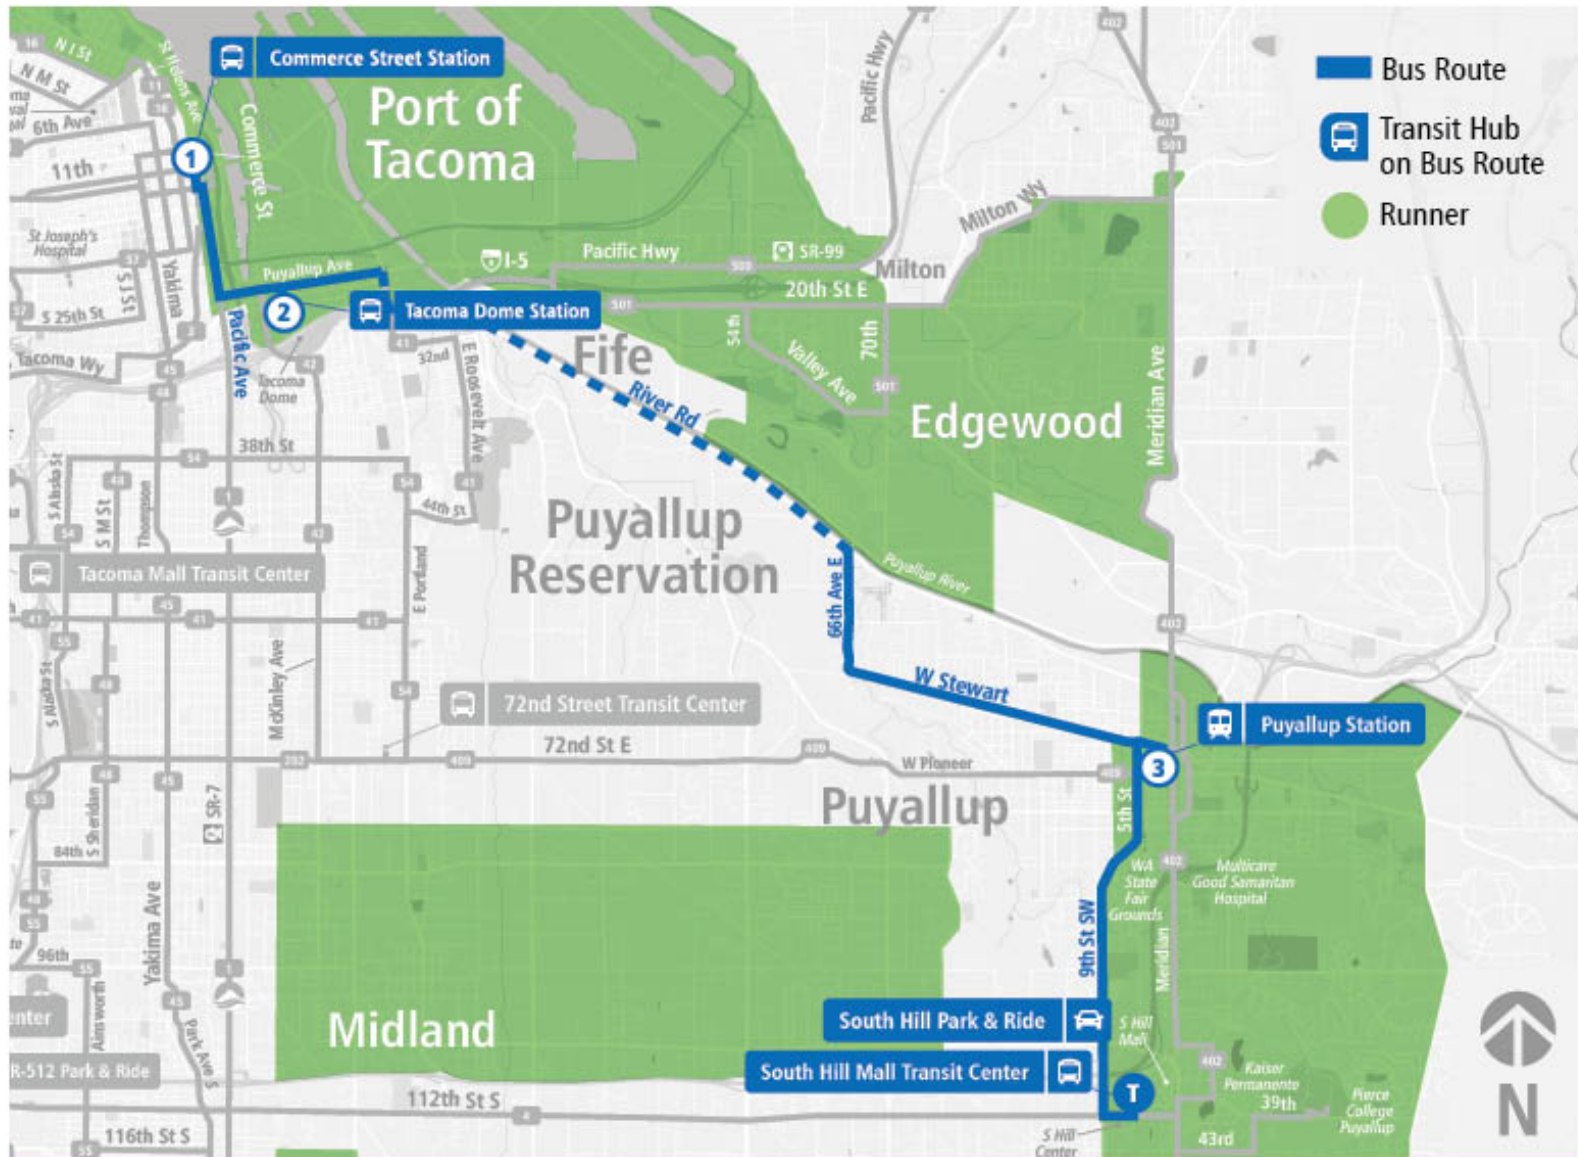

Route 400 Puyallup-Downtown Tacoma

NOTE: ROUTE 400 DOES NOT STOP ALONG RIVER ROAD.

Route 400 Puyallup-Downtown Tacoma | South Hill Mall TC to Commerce St Station - Zone F

WEEKDAY

South Hill Mall TC	South Hill P&R - Bay 1	Puyallup Station - Bay 1	Tacoma Dome Station - Zone E	Commerce St Station - Zone F
04:40 AM	04:44 AM	04:53 AM	05:11 AM	05:20 AM
05:13 AM	05:17 AM	05:26 AM	05:45 AM	05:54 AM
05:43 AM	05:47 AM	05:56 AM	06:15 AM	06:24 AM
06:13 AM	06:17 AM	06:26 AM	06:51 AM	07:02 AM
06:43 AM	06:47 AM	06:56 AM	07:21 AM	07:32 AM
07:13 AM	07:17 AM	07:26 AM	07:51 AM	08:02 AM
07:43 AM	07:47 AM	07:56 AM	08:21 AM	08:32 AM
08:13 AM	08:17 AM	08:26 AM	08:48 AM	08:58 AM
08:43 AM	08:47 AM	08:56 AM	09:17 AM	09:27 AM
09:15 AM	09:19 AM	09:28 AM	09:49 AM	09:59 AM
10:15 AM	10:19 AM	10:29 AM	10:49 AM	10:59 AM
11:15 AM	11:19 AM	11:29 AM	11:49 AM	11:59 AM
12:15 PM	12:19 PM	12:29 PM	12:49 PM	12:59 PM
01:15 PM	01:19 PM	01:29 PM	01:49 PM	01:59 PM
02:15 PM	02:20 PM	02:30 PM	02:50 PM	03:02 PM
02:45 PM	02:50 PM	03:00 PM	03:20 PM	03:32 PM
03:15 PM	03:20 PM	03:30 PM	03:50 PM	04:03 PM
03:44 PM	03:49 PM	03:59 PM	04:19 PM	04:32 PM
04:14 PM	04:19 PM	04:29 PM	04:49 PM	05:02 PM
04:46 PM	04:51 PM	05:01 PM	05:20 PM	05:31 PM
05:18 PM	05:23 PM	05:33 PM	05:52 PM	06:03 PM
05:45 PM	05:50 PM	06:00 PM	06:19 PM	06:30 PM
06:15 PM	06:20 PM	06:30 PM	06:49 PM	07:00 PM
07:15 PM	07:19 PM	07:28 PM	07:46 PM	07:55 PM
08:15 PM	08:19 PM	08:28 PM	08:46 PM	08:55 PM
South Hill Mall TC	South Hill P&R - Bay 1	Puyallup Station - Bay 1	Tacoma Dome Station - Zone E	Commerce St Station - Zone F