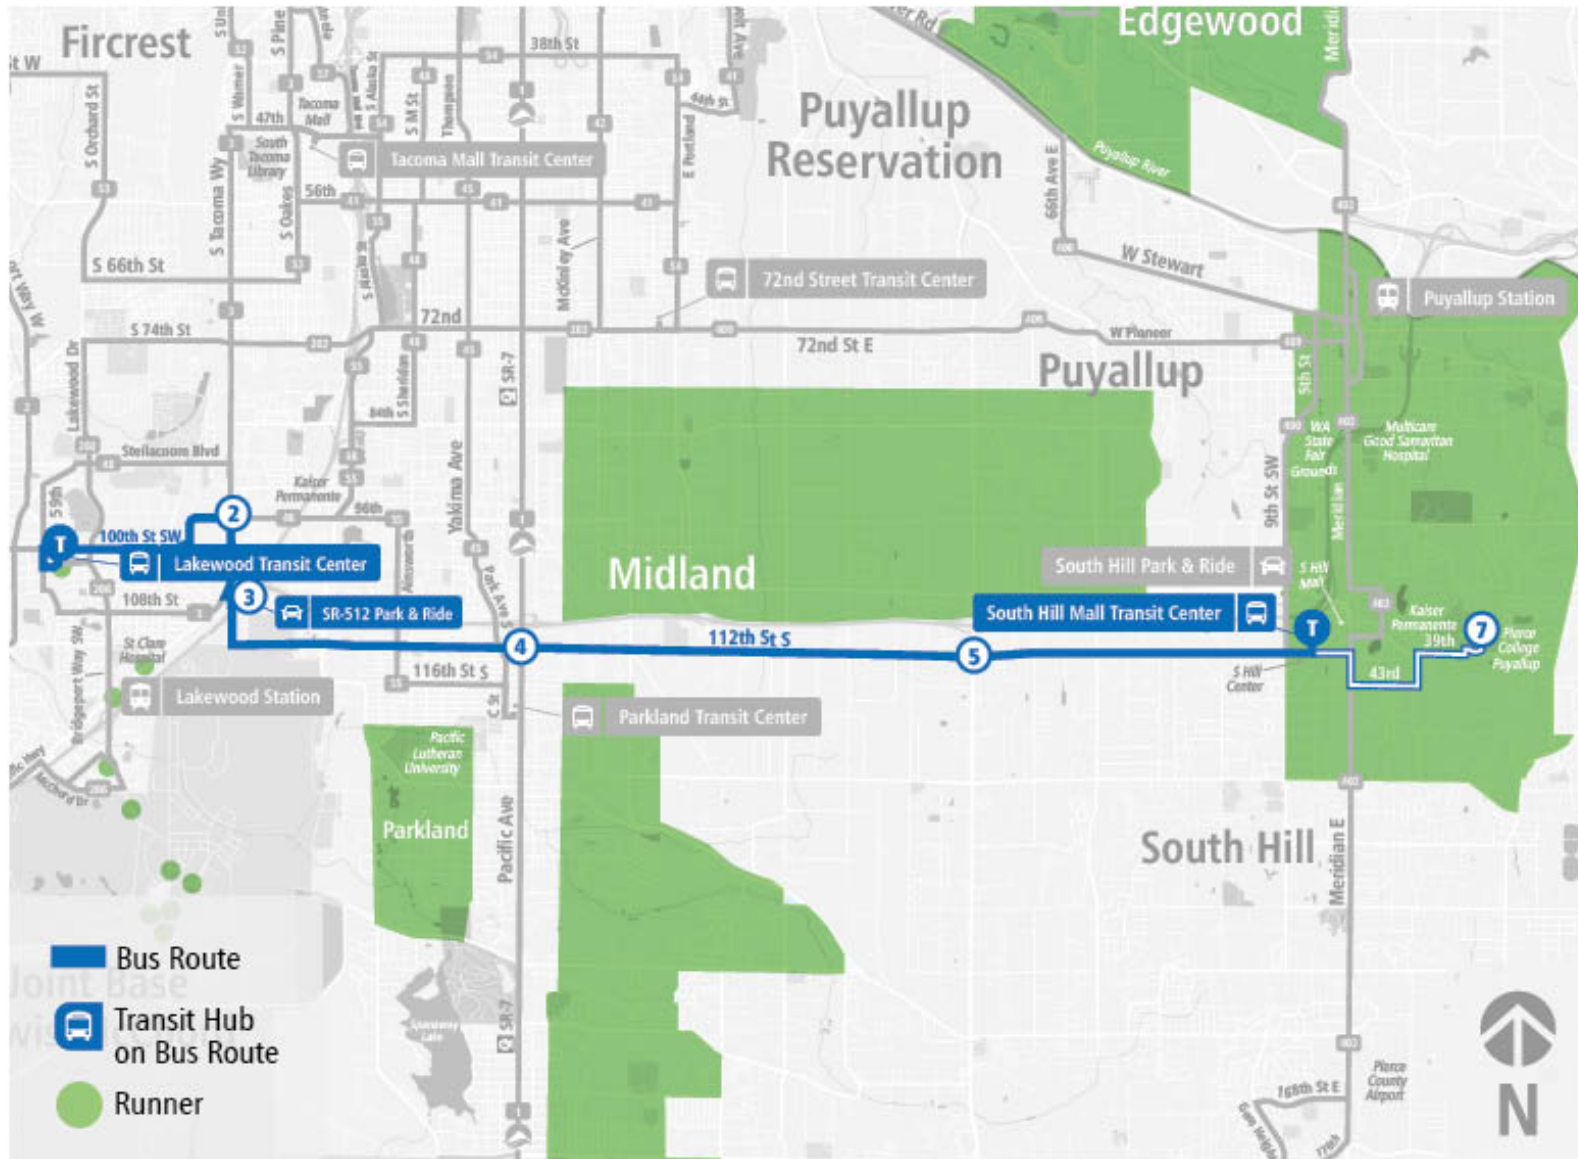

Route 4 Lakewood - South Hill

NOTE: ROUTE 4 DOES NOT TRAVEL TO PIERCE COLLEGE - PUYALLUP ON SATURDAYS OR SUNDAYS