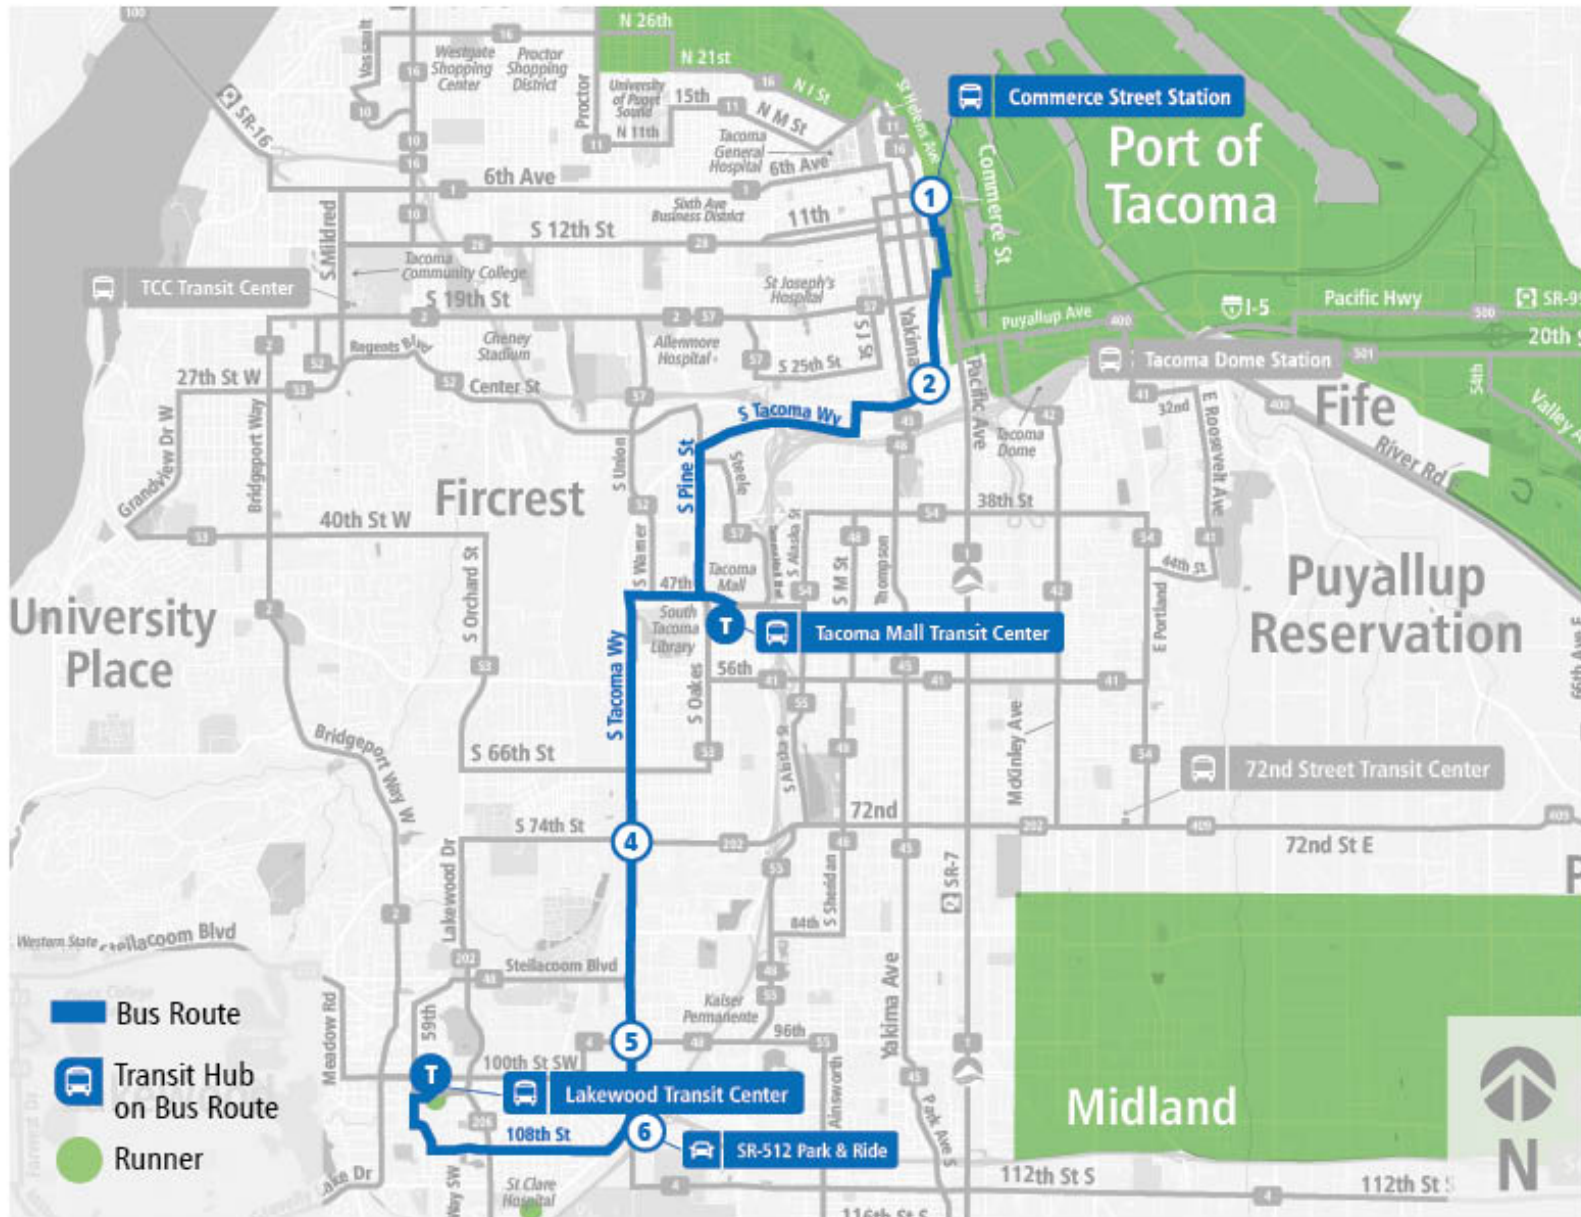

Route 3 Lakewood - Tacoma