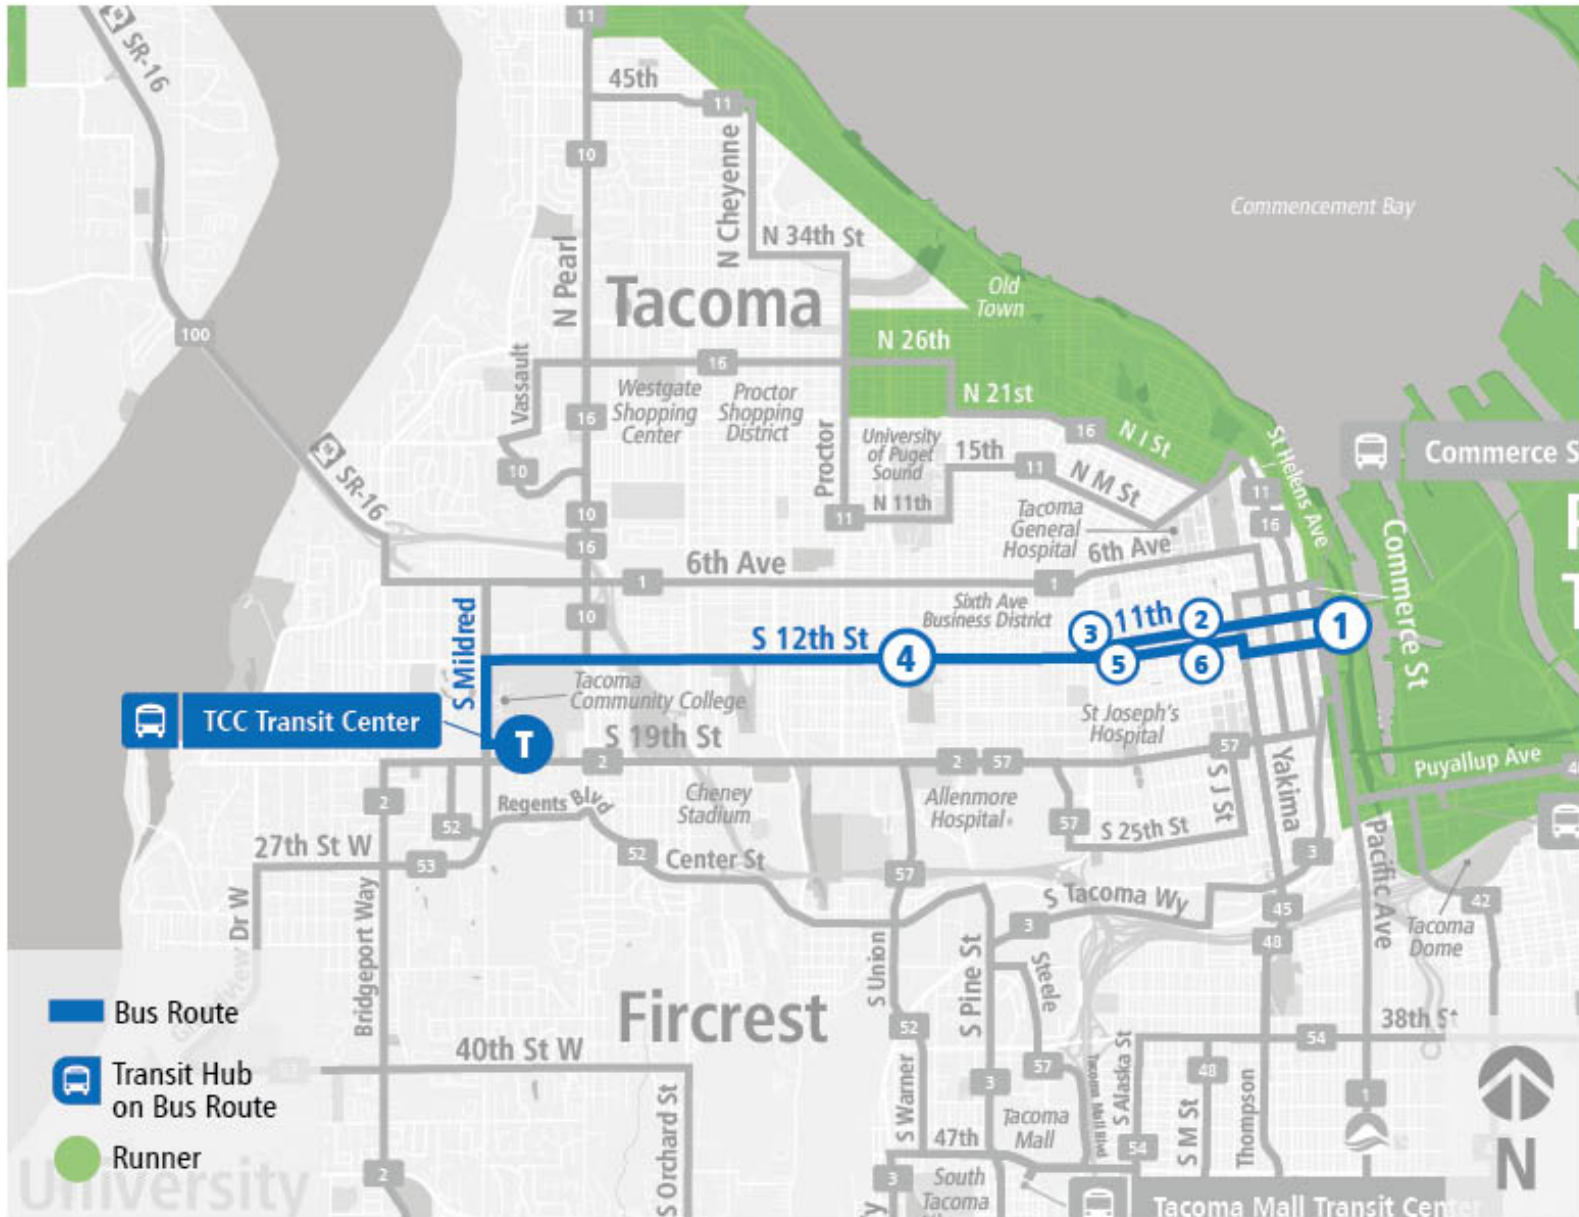

Route 28 S 12th St

Route 28 S 12th St | TCC TC to A St & E 12th St

WEEKDAY

TCC TC	12th St S & Union Ave	Earnest S Brazill St & Sprague	Earnest S Brazill St & MLK Jr Wy	A St & E 12th St
06:45 AM	06:53 AM	06:55 AM	06:58 AM	07:07 AM
07:15 AM	07:23 AM	07:25 AM	07:28 AM	07:37 AM
07:45 AM	07:53 AM	07:56 AM	07:59 AM	08:08 AM
08:15 AM	08:23 AM	08:26 AM	08:29 AM	08:38 AM
08:45 AM	08:53 AM	08:56 AM	08:59 AM	09:08 AM
09:15 AM	09:23 AM	09:26 AM	09:29 AM	09:38 AM
09:45 AM	09:53 AM	09:56 AM	09:59 AM	10:08 AM
10:15 AM	10:23 AM	10:26 AM	10:29 AM	10:38 AM
10:45 AM	10:53 AM	10:56 AM	10:59 AM	11:08 AM
11:15 AM	11:23 AM	11:26 AM	11:29 AM	11:38 AM
11:45 AM	11:53 AM	11:56 AM	11:59 AM	12:08 PM
12:15 PM	12:23 PM	12:26 PM	12:29 PM	12:38 PM
12:45 PM	12:53 PM	12:56 PM	12:59 PM	01:08 PM
01:15 PM	01:23 PM	01:26 PM	01:29 PM	01:38 PM
01:45 PM	01:53 PM	01:56 PM	01:59 PM	02:08 PM
02:15 PM	02:23 PM	02:26 PM	02:29 PM	02:38 PM
02:45 PM	02:53 PM	02:56 PM	02:59 PM	03:08 PM
03:15 PM	03:23 PM	03:26 PM	03:29 PM	03:38 PM
03:45 PM	03:53 PM	03:56 PM	03:59 PM	04:08 PM
04:15 PM	04:23 PM	04:26 PM	04:29 PM	04:38 PM
04:45 PM	04:53 PM	04:56 PM	04:59 PM	05:08 PM
05:15 PM	05:23 PM	05:26 PM	05:28 PM	05:37 PM
05:45 PM	05:53 PM	05:56 PM	05:58 PM	06:07 PM
06:15 PM	06:23 PM	06:26 PM	06:28 PM	06:37 PM
07:15 PM	07:23 PM	07:26 PM	07:28 PM	07:37 PM
08:15 PM	08:22 PM	08:25 PM	08:27 PM	08:35 PM
09:15 PM	09:22 PM	09:25 PM	09:27 PM	09:34 PM
TCC TC	12th St S & Union Ave	Earnest S Brazill St & Sprague	Earnest S Brazill St & MLK Jr Wy	A St & E 12th St