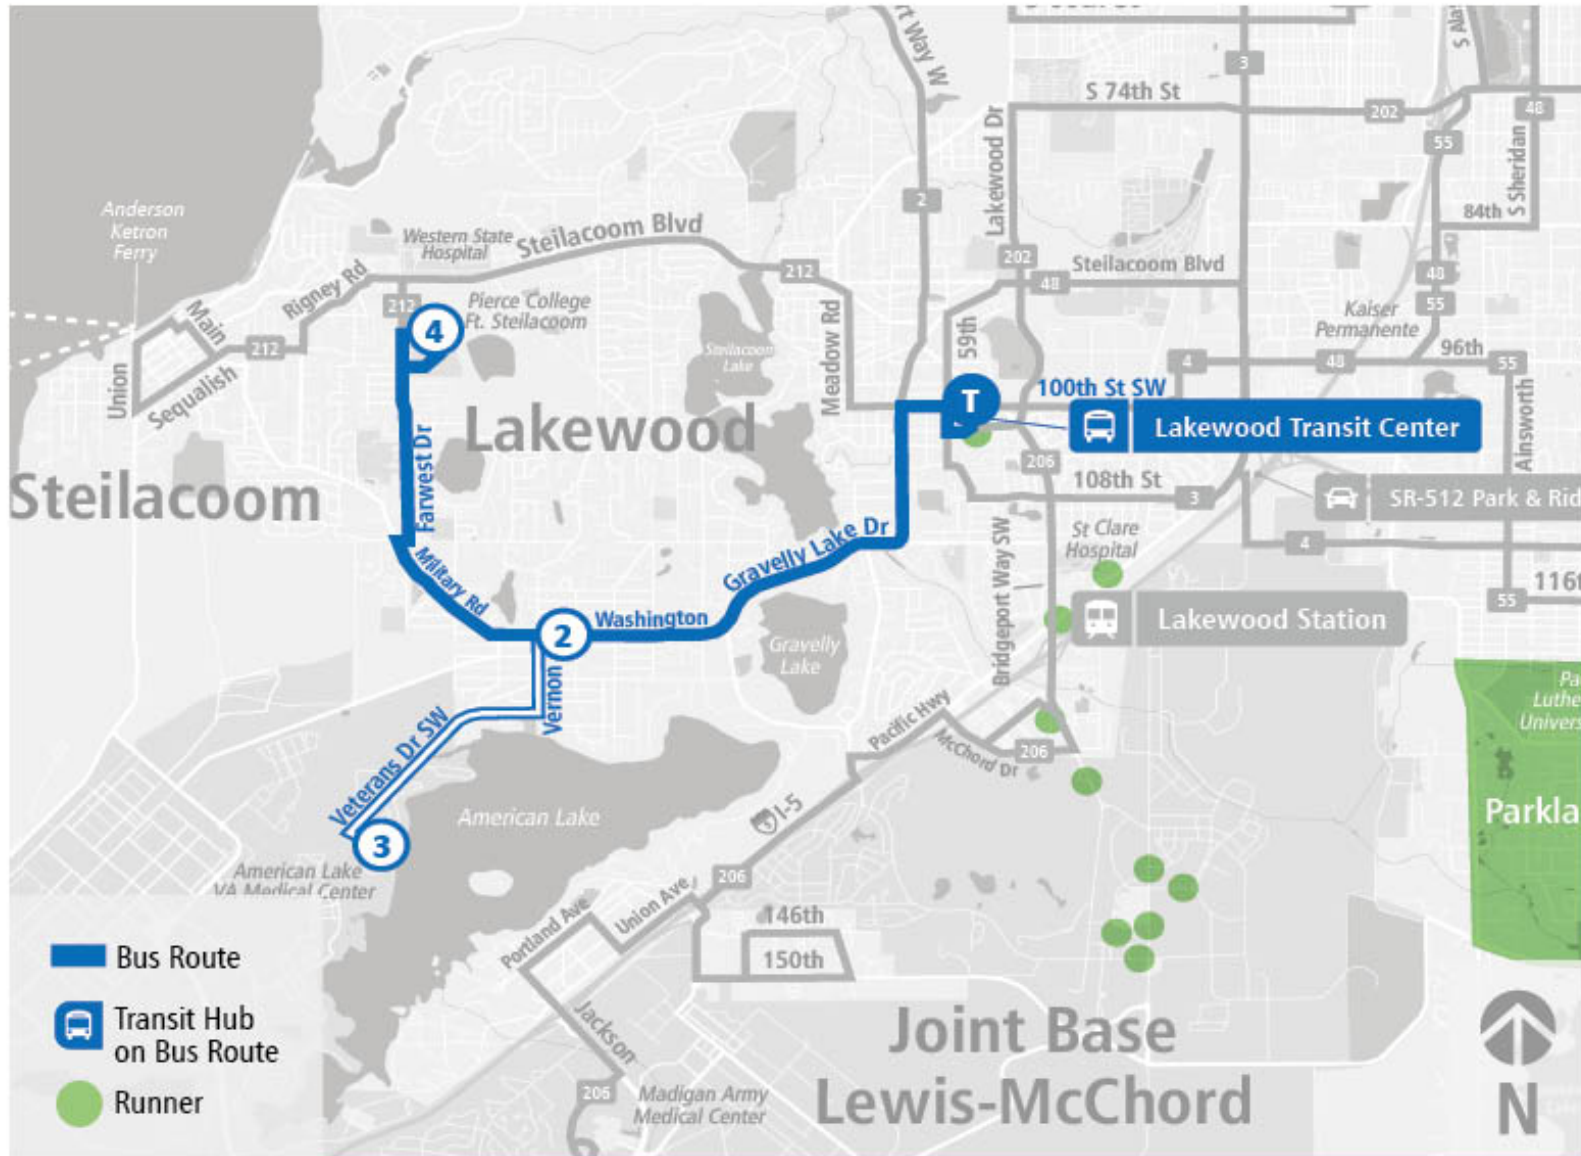

Route 214 Washington

NOTE: WEEKEND TRIPS FROM PIERCE COLLEGE TO LAKEWOOD DO NOT SERVE THE VA HOSPITAL.

Route 214 Washington | Pierce College - Steilacoom to Lakewood TC

WEEKDAY

Pierce College - Steilacoom	VA Hospital Bldg 61	Washington Blvd SW & Vernon Ave	Lakewood TC
05:16 AM	05:30 AM	05:37 AM	05:48 AM
06:16 AM	06:30 AM	06:37 AM	06:48 AM
06:46 AM	07:00 AM	07:07 AM	07:18 AM
07:16 AM	07:30 AM	07:37 AM	07:48 AM
07:46 AM	08:00 AM	08:07 AM	08:18 AM
08:16 AM	08:30 AM	08:37 AM	08:48 AM
08:46 AM	09:00 AM	09:07 AM	09:18 AM
09:16 AM	09:32 AM	09:41 AM	09:53 AM
09:46 AM	10:02 AM	10:11 AM	10:23 AM
10:16 AM	10:32 AM	10:41 AM	10:53 AM
10:46 AM	11:02 AM	11:11 AM	11:23 AM
11:18 AM	11:34 AM	11:43 AM	11:55 AM
11:48 AM	12:04 PM	12:13 PM	12:25 PM
12:18 PM	12:34 PM	12:43 PM	12:55 PM
12:48 PM	01:04 PM	01:13 PM	01:25 PM
01:18 PM	01:34 PM	01:43 PM	01:55 PM
01:48 PM	02:04 PM	02:13 PM	02:25 PM
02:18 PM	02:34 PM	02:43 PM	02:55 PM
02:48 PM	03:04 PM	03:13 PM	03:25 PM
03:18 PM	03:34 PM	03:43 PM	03:55 PM
03:47 PM	04:03 PM	04:12 PM	04:24 PM
04:17 PM	04:33 PM	04:42 PM	04:54 PM
04:46 PM	05:02 PM	05:11 PM	05:23 PM
05:18 PM	05:34 PM	05:43 PM	05:55 PM
05:48 PM	06:04 PM	06:13 PM	06:25 PM
06:18 PM	06:32 PM	06:39 PM	06:50 PM
07:18 PM	--	07:24 PM	07:35 PM
08:15 PM	--	08:21 PM	08:32 PM
09:15 PM	--	09:21 PM	09:32 PM
10:15 PM	--	10:21 PM	10:32 PM

Route 214 Washington | Pierce College - Steilacoom to Lakewood TC

SATURDAY

Pierce College - Steilacoom	Washington Blvd SW & Vernon Ave	Lakewood TC
08:20 AM	08:26 AM	08:37 AM
09:20 AM	09:26 AM	09:37 AM
10:20 AM	10:26 AM	10:37 AM
11:20 AM	11:26 AM	11:37 AM
12:20 PM	12:26 PM	12:37 PM
01:20 PM	01:26 PM	01:37 PM
02:20 PM	02:26 PM	02:37 PM
03:20 PM	03:26 PM	03:37 PM
04:20 PM	04:26 PM	04:37 PM
05:20 PM	05:26 PM	05:37 PM
06:20 PM	06:26 PM	06:37 PM
07:20 PM	07:26 PM	07:37 PM
08:20 PM	08:26 PM	08:37 PM
Pierce College - Steilacoom	Washington Blvd SW & Vernon Ave	Lakewood TC