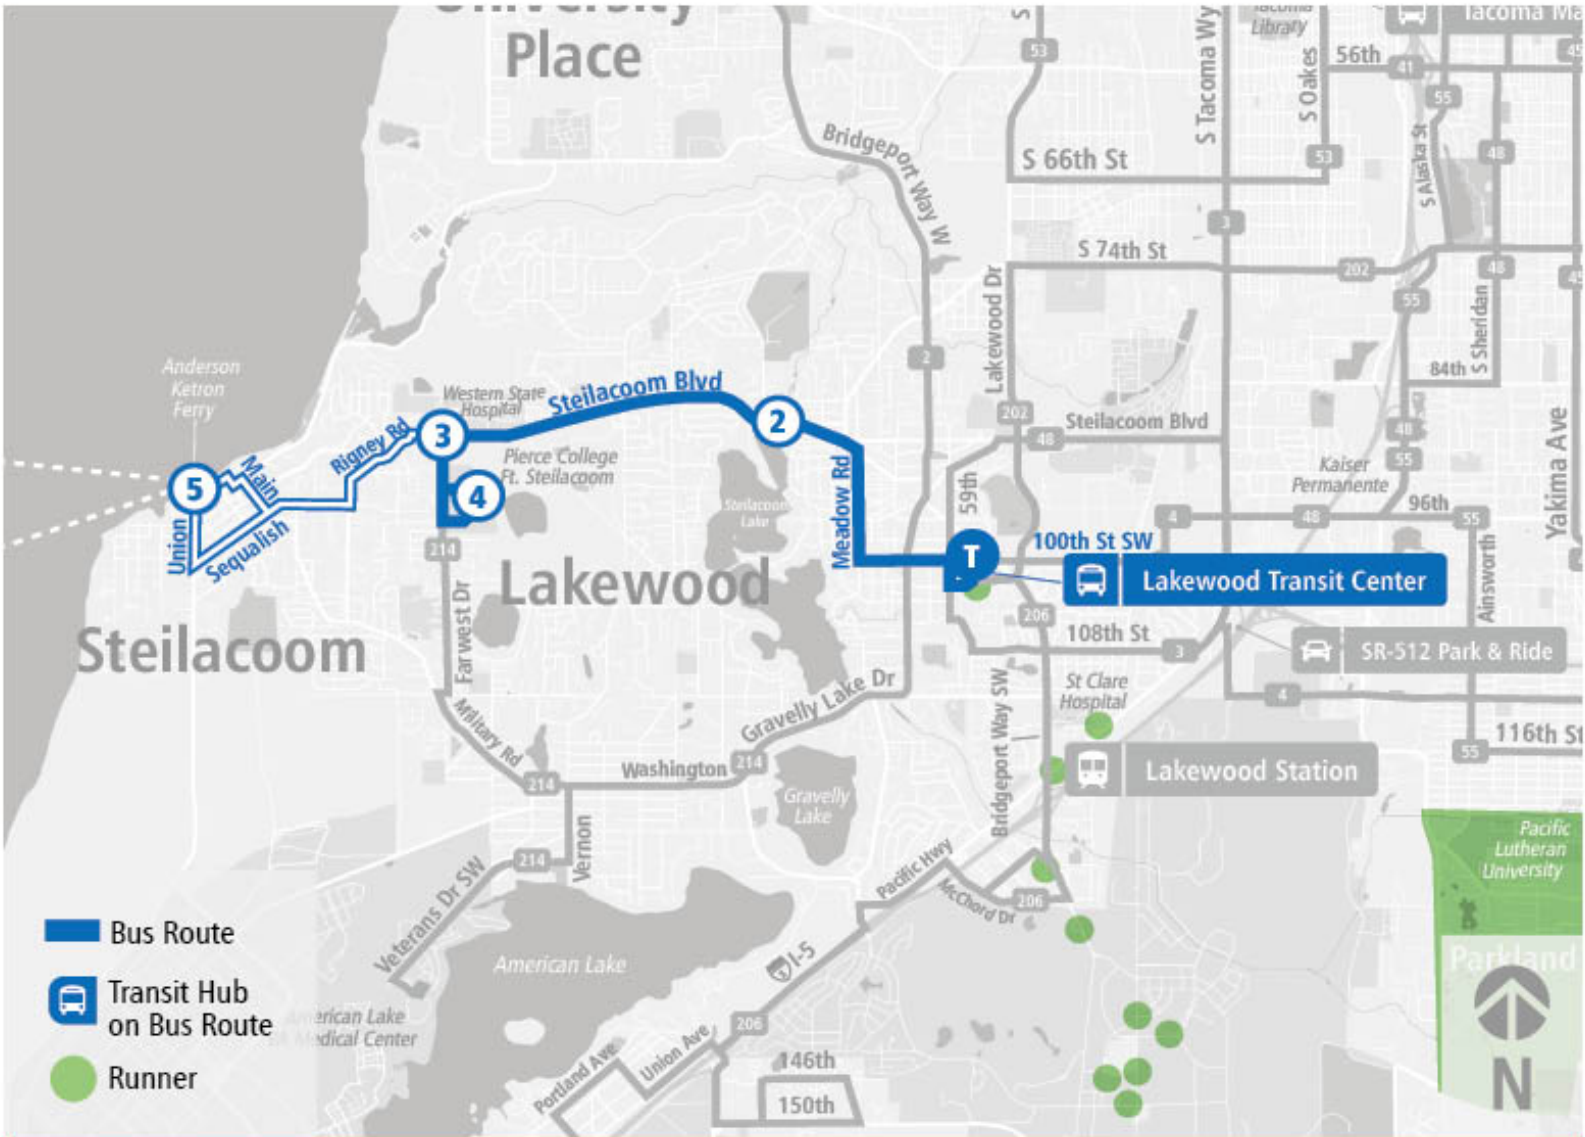

Route 212 Steilacoom

NOTE: ONLY SELECT TRIPS SERVE THE AREA WEST OF TIMEPOINT 3 ON WEEKDAYS AND SATURDAYS. ROUTE 212 DOES NOT TRAVEL TO PIERCE COLLEGE ON SUNDAYS.

Route 212 Steilacoom | Commercial St & Union Ave to Lakewood TC

Route 212 Steilacoom | Lakewood TC to Commercial St & Union Ave

WEEKDAY

Lakewood TC	Steilacoom Blvd SW & Phillips Rd SW	Steilacoom Blvd SW & Circle Dr	Pierce College - Steilacoom	Commercial St & Union Ave
07:00 AM	07:09 AM	07:13 AM	07:19 AM	07:29 AM
07:30 AM	07:39 AM	07:43 AM	07:49 AM	--
08:00 AM	08:09 AM	08:13 AM	08:19 AM	08:29 AM
08:30 AM	08:39 AM	08:43 AM	08:49 AM	--
09:00 AM	09:09 AM	09:13 AM	09:19 AM	09:29 AM
09:30 AM	09:39 AM	09:43 AM	09:49 AM	--
10:00 AM	10:09 AM	10:13 AM	10:19 AM	10:29 AM
10:30 AM	10:39 AM	10:43 AM	10:49 AM	--
11:00 AM	11:09 AM	11:13 AM	11:20 AM	11:31 AM
11:30 AM	11:39 AM	11:43 AM	11:50 AM	--
12:00 PM	12:09 PM	12:13 PM	12:20 PM	12:31 PM
12:30 PM	12:39 PM	12:43 PM	12:50 PM	--
01:03 PM	01:12 PM	01:16 PM	01:23 PM	01:34 PM
01:30 PM	01:39 PM	01:44 PM	01:51 PM	--
02:00 PM	02:09 PM	02:14 PM	02:21 PM	02:32 PM
02:30 PM	02:39 PM	02:44 PM	02:51 PM	--
03:00 PM	03:09 PM	03:14 PM	03:21 PM	03:32 PM
03:30 PM	03:39 PM	03:44 PM	03:51 PM	--
04:00 PM	04:09 PM	04:14 PM	04:21 PM	04:31 PM
04:30 PM	04:39 PM	04:44 PM	04:51 PM	--
05:00 PM	05:09 PM	05:14 PM	05:21 PM	05:31 PM
05:32 PM	05:41 PM	05:46 PM	05:53 PM	--
06:00 PM	06:08 PM	06:13 PM	06:20 PM	06:30 PM
06:30 PM	06:38 PM	06:43 PM	06:50 PM	--
07:30 PM	07:38 PM	07:42 PM	07:49 PM	07:58 PM
08:30 PM	08:38 PM	08:42 PM	08:48 PM	--
09:30 PM	09:38 PM	09:42 PM	09:48 PM	--
Lakewood TC	Steilacoom Blvd SW & Phillips Rd SW	Steilacoom Blvd SW & Circle Dr	Pierce College - Steilacoom	Commercial St & Union Ave