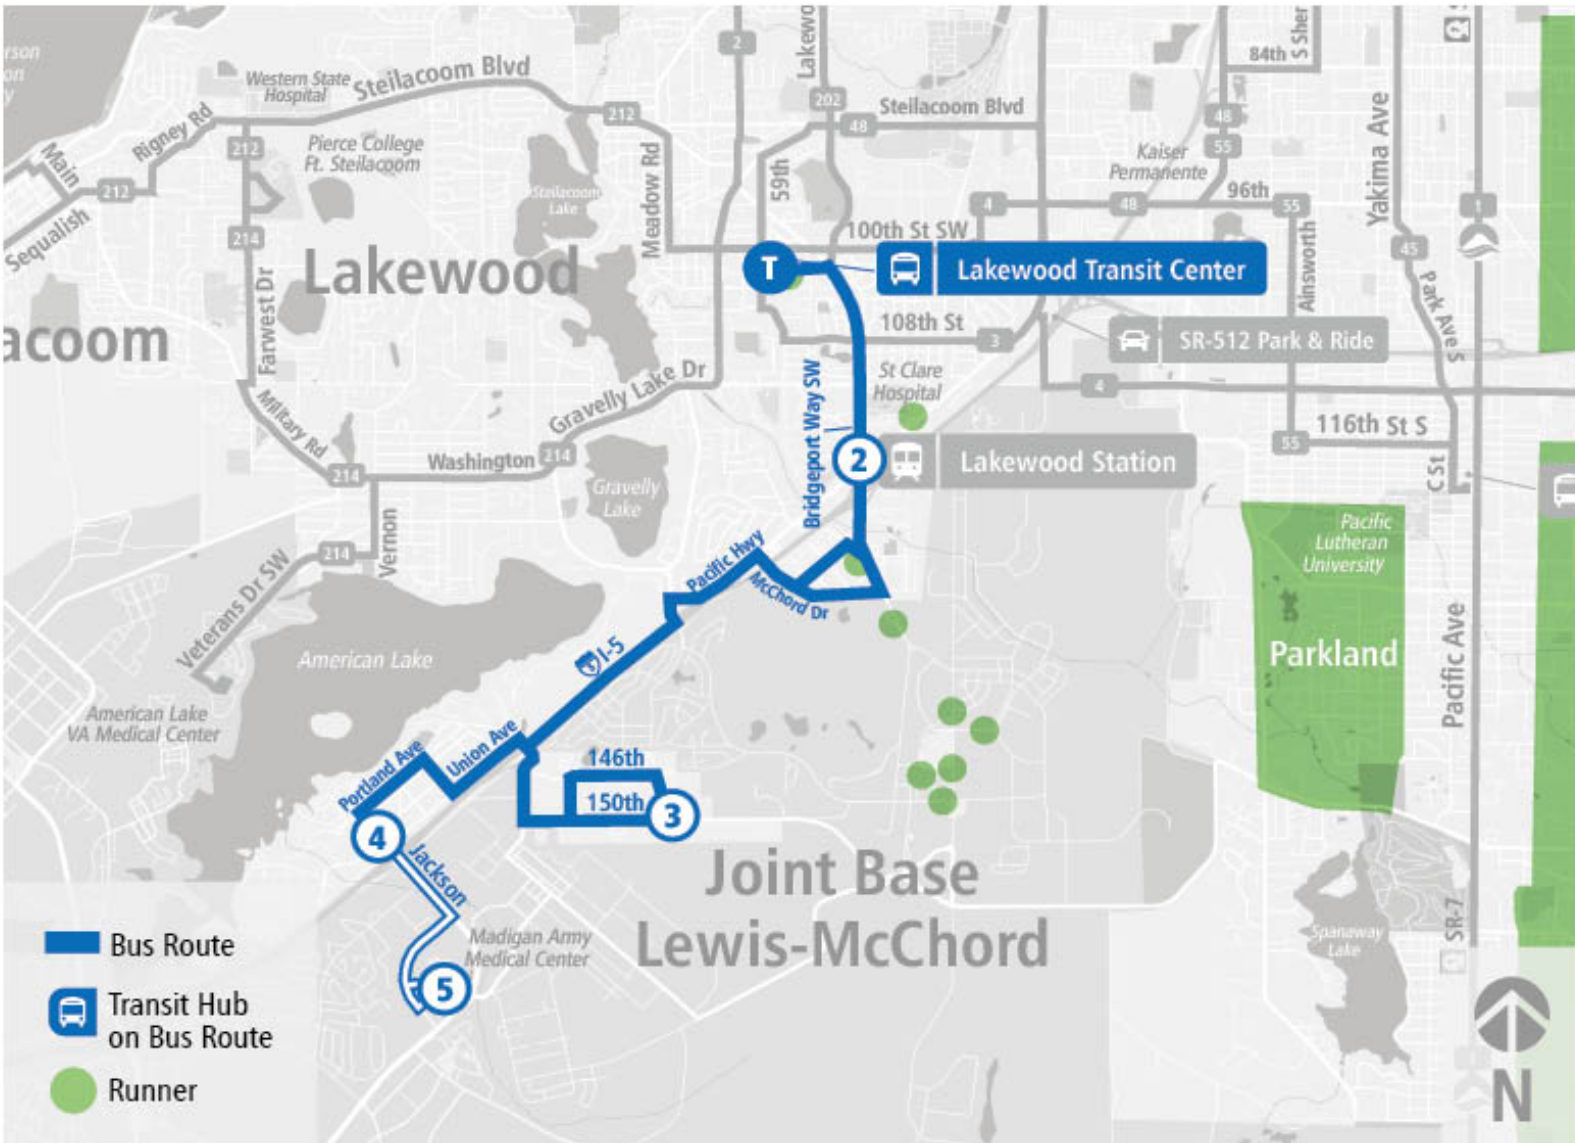

Route 206 Pacific Hwy/Tillicum/Madigan

NOTE: ROUTE 206 DOES NOT TRAVEL TO JBLM MADIGAN HOSPITAL ON SUNDAYS.

Route 206 Pacific Hwy/Tillicum/Madigan | JBLM Madigan Hospital to Lakewood TC

WEEKDAY

JBLM Madigan Hospital	Berkeley St SW & Washington Ave SW	150th St SW & Woodbrook Rd SW	Bridgeport Way SW & Pacific Hwy SW	Lakewood TC
--	05:22 AM	05:33 AM	05:46 AM	05:53 AM
--	05:52 AM	06:03 AM	06:16 AM	06:23 AM
--	06:22 AM	06:33 AM	06:46 AM	06:53 AM
06:36 AM	06:42 AM	06:54 AM	07:07 AM	07:14 AM
07:07 AM	07:13 AM	07:25 AM	07:39 AM	07:47 AM
07:38 AM	07:44 AM	07:56 AM	08:10 AM	08:18 AM
08:08 AM	08:14 AM	08:26 AM	08:40 AM	08:50 AM
08:38 AM	08:44 AM	08:56 AM	09:10 AM	09:20 AM
09:09 AM	09:14 AM	09:26 AM	09:39 AM	09:49 AM
09:39 AM	09:44 AM	09:56 AM	10:09 AM	10:19 AM
10:09 AM	10:14 AM	10:26 AM	10:39 AM	10:49 AM
10:39 AM	10:44 AM	10:57 AM	11:10 AM	11:20 AM
11:10 AM	11:15 AM	11:28 AM	11:42 AM	11:52 AM
11:40 AM	11:46 AM	11:58 AM	12:12 PM	12:22 PM
12:11 PM	12:17 PM	12:29 PM	12:43 PM	12:53 PM
12:41 PM	12:47 PM	12:59 PM	01:13 PM	01:23 PM
01:16 PM	01:22 PM	01:34 PM	01:48 PM	01:58 PM
01:42 PM	01:48 PM	02:00 PM	02:14 PM	02:24 PM
02:12 PM	02:18 PM	02:29 PM	02:43 PM	02:53 PM
02:42 PM	02:47 PM	02:58 PM	03:12 PM	03:22 PM
03:18 PM	03:23 PM	03:34 PM	03:48 PM	03:58 PM
03:47 PM	03:53 PM	04:05 PM	04:19 PM	04:29 PM
04:18 PM	04:24 PM	04:36 PM	04:50 PM	05:00 PM
04:45 PM	04:51 PM	05:03 PM	05:17 PM	05:26 PM
05:15 PM	05:21 PM	05:32 PM	05:45 PM	05:54 PM
05:46 PM	05:51 PM	06:02 PM	06:15 PM	06:24 PM
06:13 PM	06:18 PM	06:28 PM	06:40 PM	06:49 PM
06:42 PM	06:47 PM	06:57 PM	07:08 PM	07:17 PM
07:11 PM	07:16 PM	07:26 PM	07:37 PM	07:46 PM
--	07:56 PM	08:06 PM	08:17 PM	08:26 PM

--	08:26 PM	08:36 PM	08:47 PM	08:56 PM
--	09:21 PM	09:30 PM	09:41 PM	09:49 PM
JBLM Madigan Hospital	Berkeley St SW & Washington Ave SW	150th St SW & Woodbrook Rd SW	Bridgeport Way SW & Pacific Hwy SW	Lakewood TC