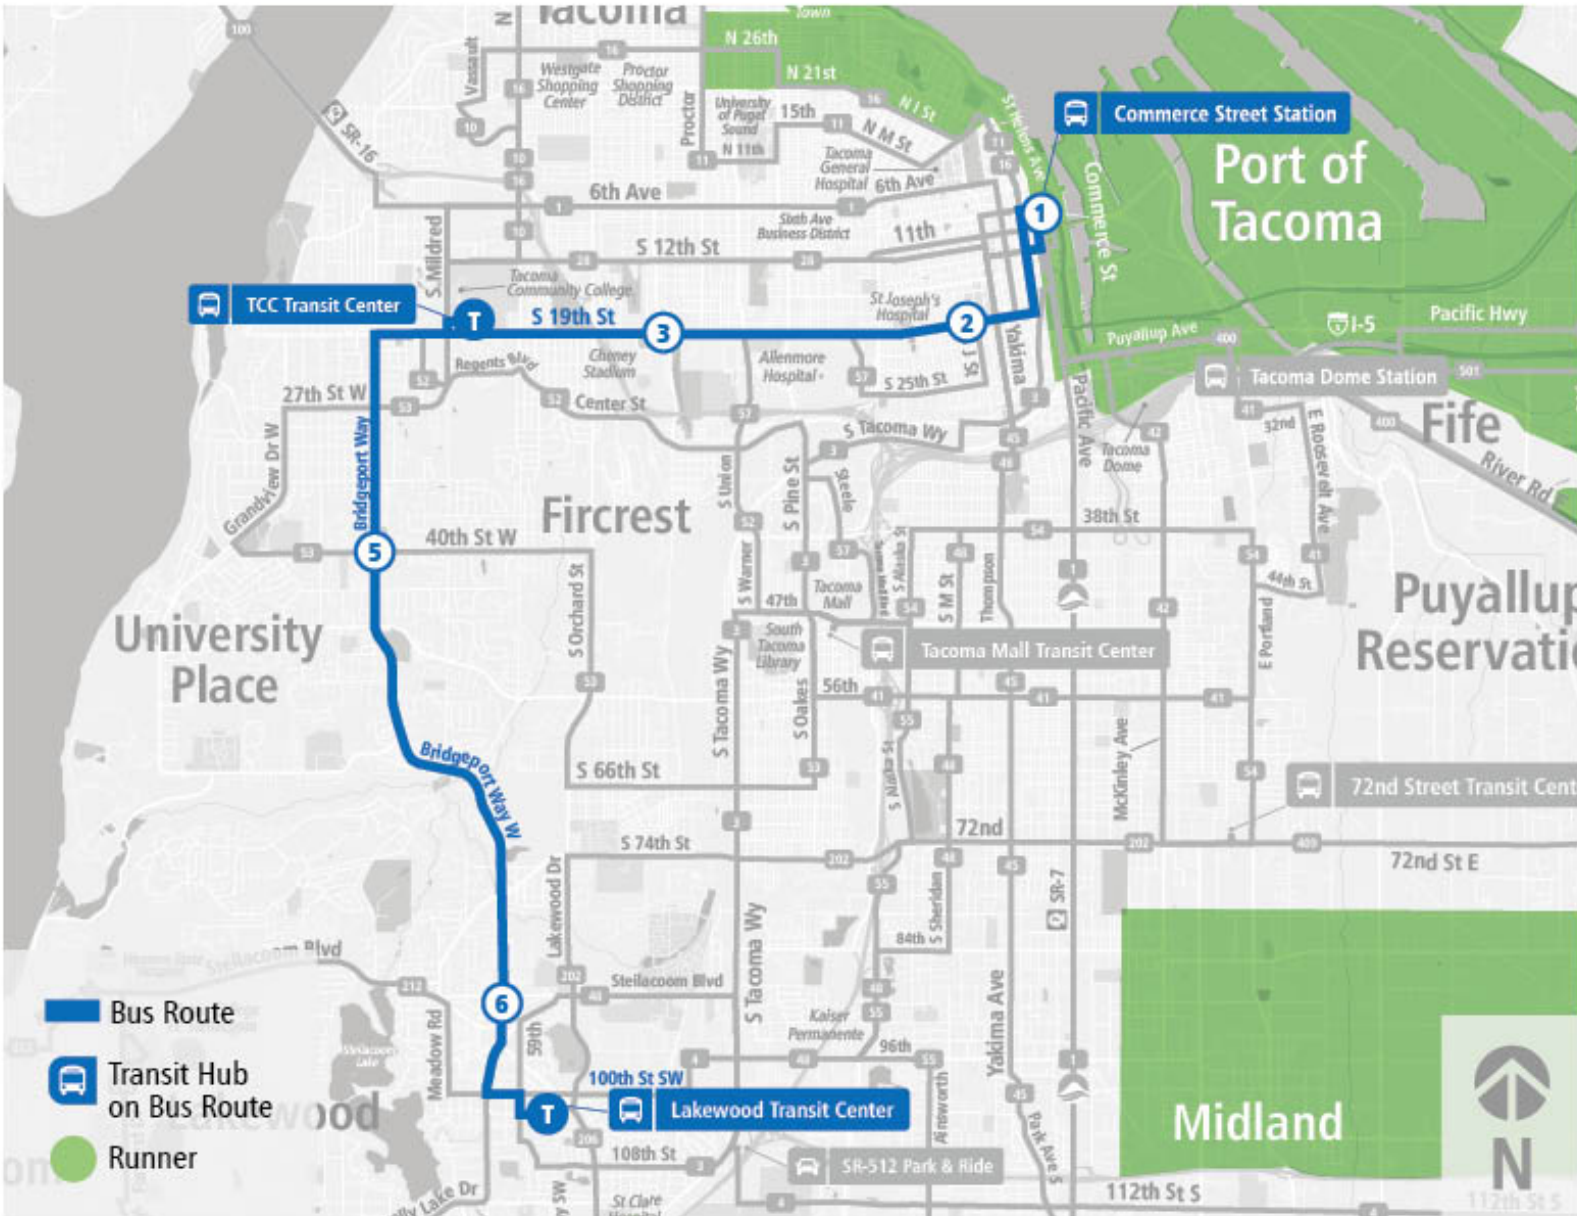

Route 2 S 19th St - Bridgeport