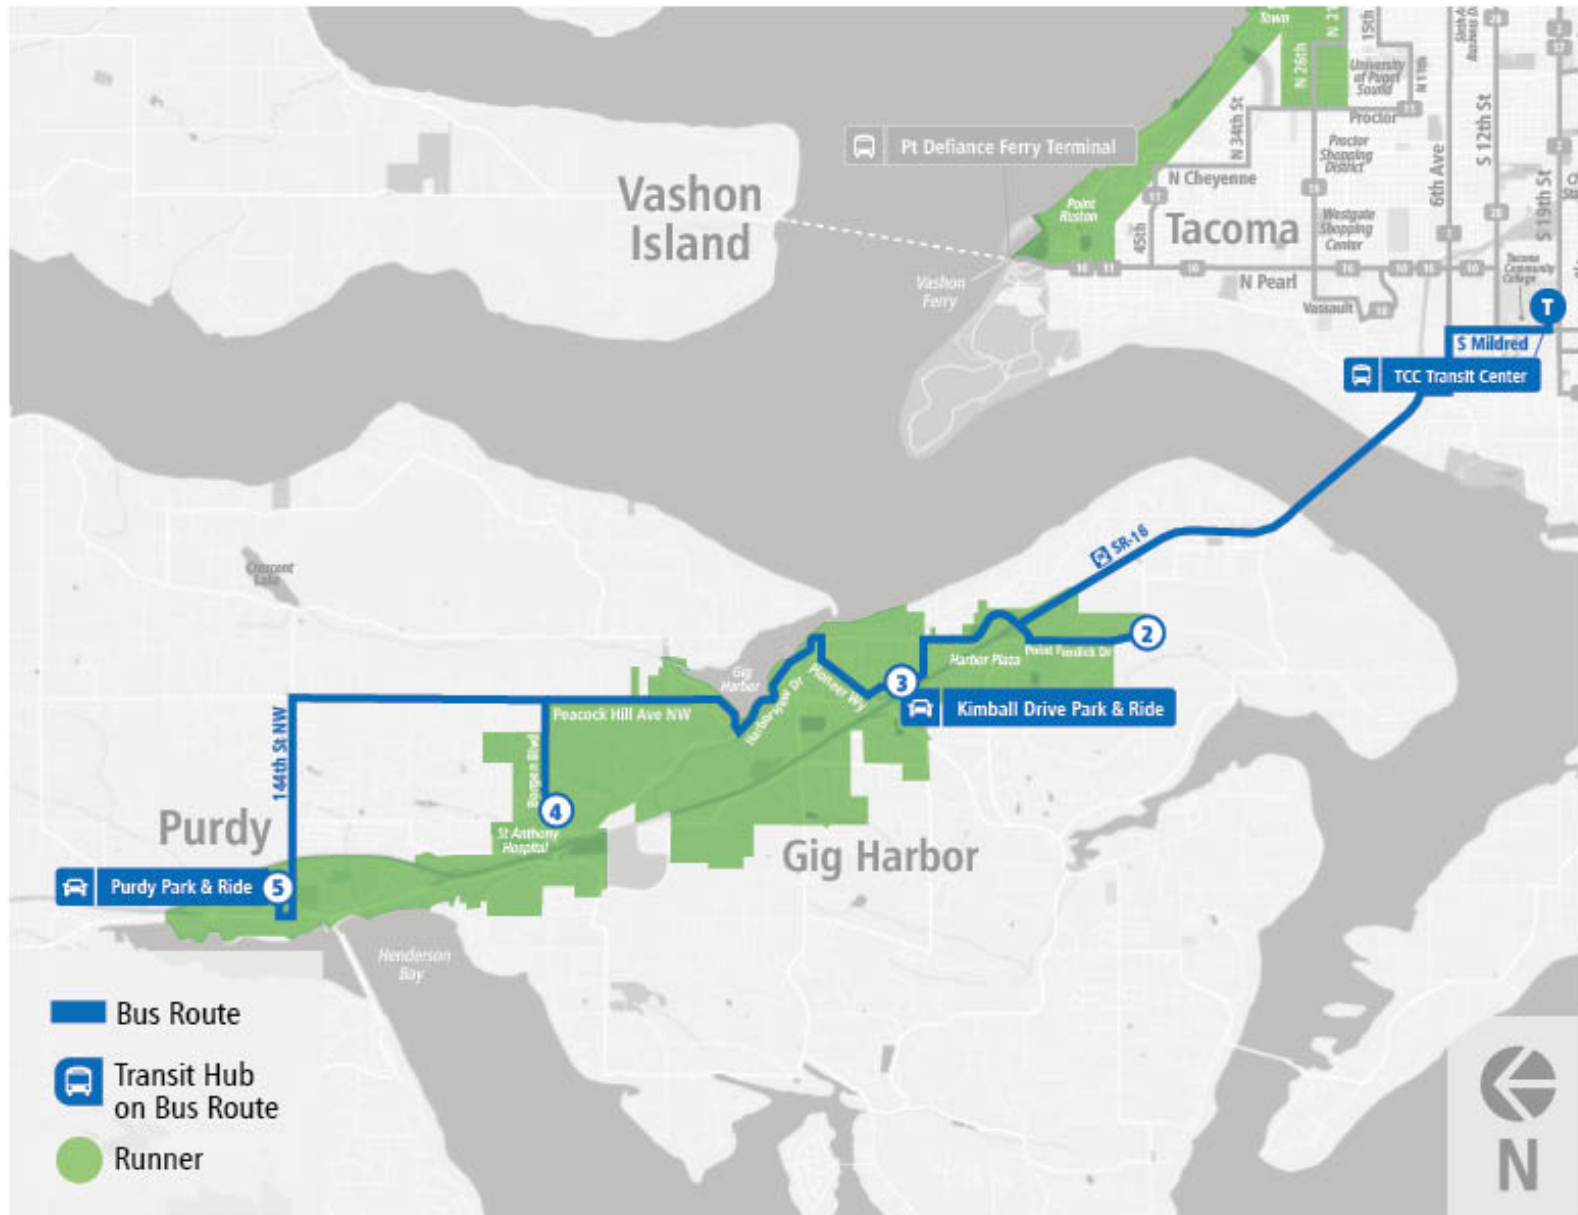

Route 100 Gig Harbor

Route 100 Gig Harbor | TCC TC to Purdy P&R

WEEKDAY

TCC TC	Pt Fosdick Dr NW & 45th St Ct NW	Kimball Dr P&R - Bay 4	Borgen Blvd & 51st Ave NW	Purdy P&R
07:15 AM	07:29 AM	07:39 AM	07:54 AM	08:08 AM
08:15 AM	08:31 AM	08:41 AM	08:56 AM	09:10 AM
09:15 AM	09:31 AM	09:41 AM	09:58 AM	10:12 AM
10:15 AM	10:31 AM	10:41 AM	10:58 AM	11:12 AM
11:15 AM	11:31 AM	11:41 AM	11:58 AM	12:12 PM
12:15 PM	12:31 PM	12:41 PM	12:58 PM	01:12 PM
01:15 PM	01:31 PM	01:41 PM	01:58 PM	02:13 PM
02:15 PM	02:32 PM	02:42 PM	02:59 PM	03:15 PM
03:21 PM	03:38 PM	03:48 PM	04:05 PM	04:22 PM
04:15 PM	04:32 PM	04:42 PM	04:59 PM	05:16 PM
05:15 PM	05:31 PM	05:41 PM	05:57 PM	06:13 PM
05:45 PM	06:00 PM	06:10 PM	06:26 PM	06:40 PM
06:15 PM	06:29 PM	06:39 PM	06:55 PM	07:09 PM
07:15 PM	07:29 PM	07:39 PM	07:55 PM	08:09 PM
08:15 PM	08:29 PM	08:39 PM	08:55 PM	09:09 PM
TCC TC	Pt Fosdick Dr NW & 45th St Ct NW	Kimball Dr P&R - Bay 4	Borgen Blvd & 51st Ave NW	Purdy P&R

Route 100 Gig Harbor | Purdy P&R to TCC TC

WEEKDAY

Purdy P&R	Borgen Blvd & 51st Ave NW	Kimball Dr P&R - Bay 1	Pt Fosdick Dr NW & 45th St Ct NW	TCC TC
06:13 AM	06:24 AM	06:39 AM	06:46 AM	07:03 AM
07:18 AM	07:29 AM	07:44 AM	07:51 AM	08:08 AM
08:18 AM	08:29 AM	08:45 AM	08:52 AM	09:09 AM
09:18 AM	09:30 AM	09:45 AM	09:52 AM	10:10 AM
10:18 AM	10:30 AM	10:45 AM	10:52 AM	11:10 AM
11:18 AM	11:29 AM	11:44 AM	11:52 AM	12:10 PM
12:18 PM	12:29 PM	12:44 PM	12:51 PM	01:09 PM
01:18 PM	01:29 PM	01:44 PM	01:51 PM	02:09 PM
02:18 PM	02:29 PM	02:44 PM	02:51 PM	03:09 PM
03:18 PM	03:29 PM	03:44 PM	03:51 PM	04:09 PM
04:24 PM	04:35 PM	04:50 PM	04:57 PM	05:15 PM
05:18 PM	05:29 PM	05:44 PM	05:51 PM	06:08 PM
06:18 PM	06:29 PM	06:43 PM	06:50 PM	07:07 PM
07:18 PM	07:29 PM	07:43 PM	07:50 PM	08:07 PM
08:18 PM	08:29 PM	08:43 PM	08:50 PM	09:07 PM
Purdy P&R	Borgen Blvd & 51st Ave NW	Kimball Dr P&R - Bay 1	Pt Fosdick Dr NW & 45th St Ct NW	TCC TC