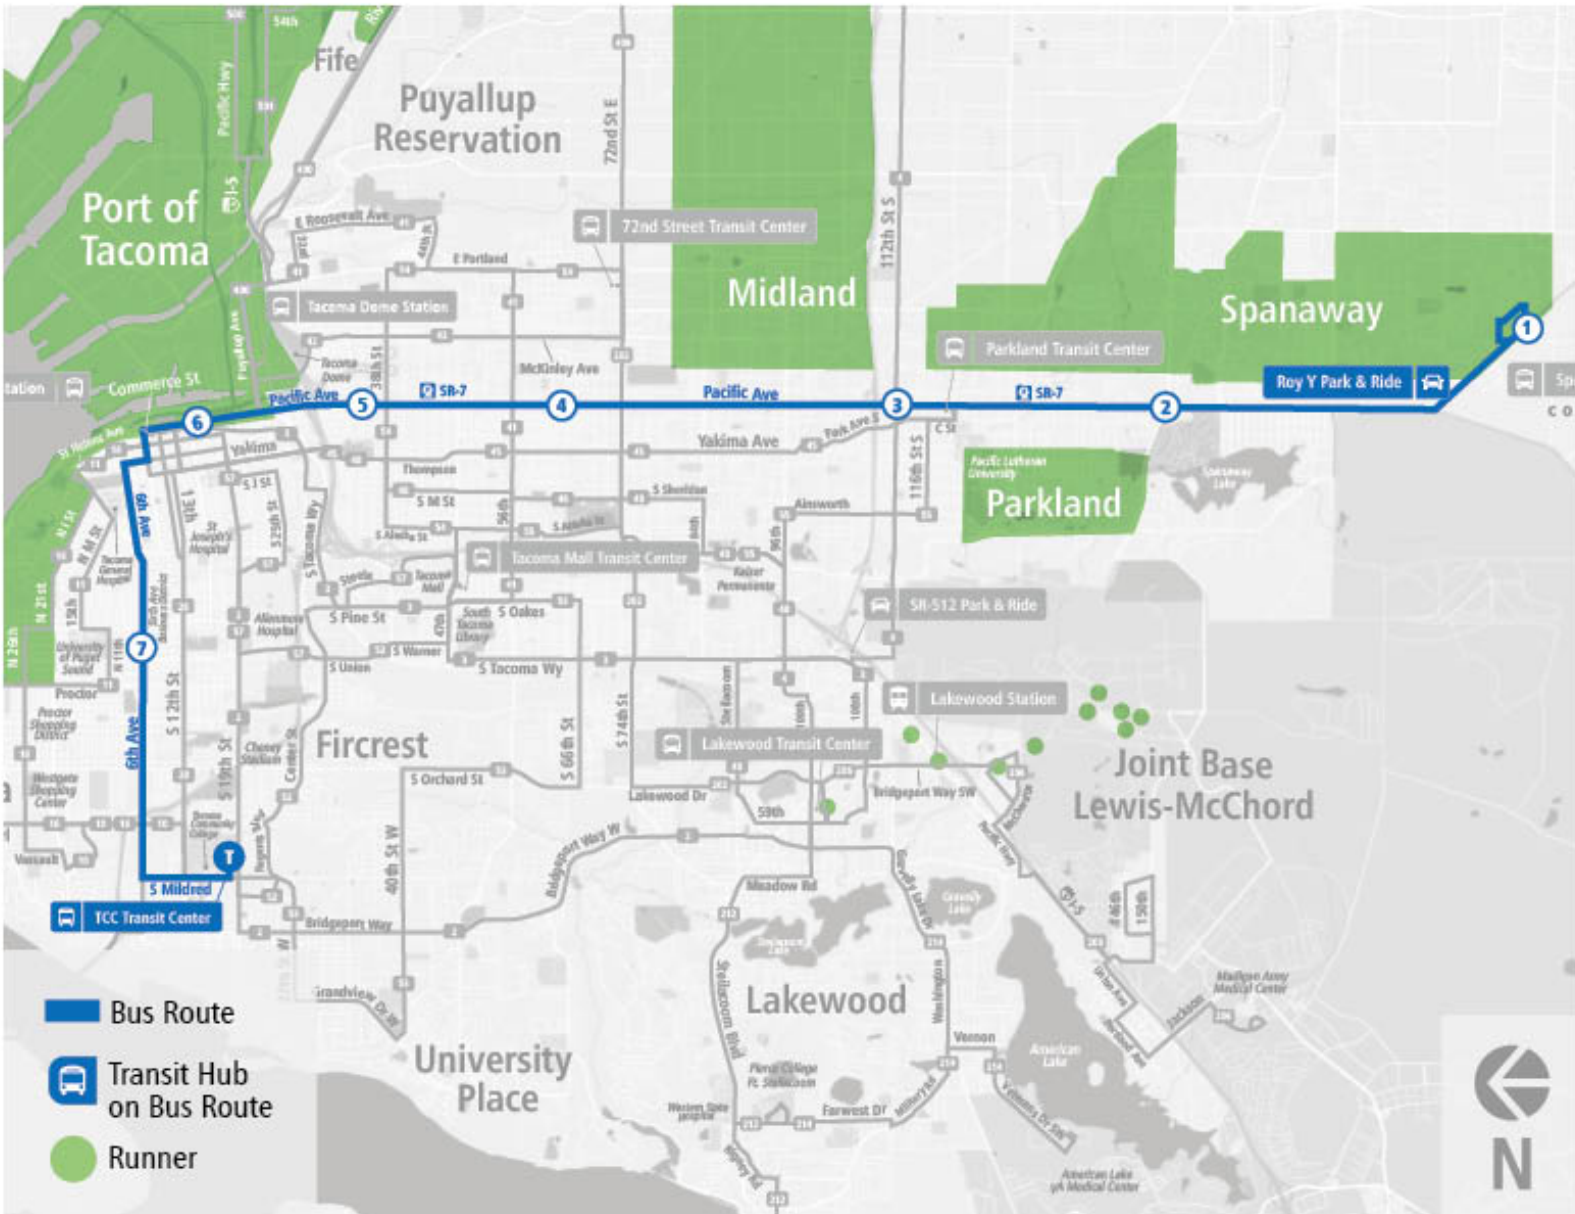

Route 1 6th Ave - Pacific Ave