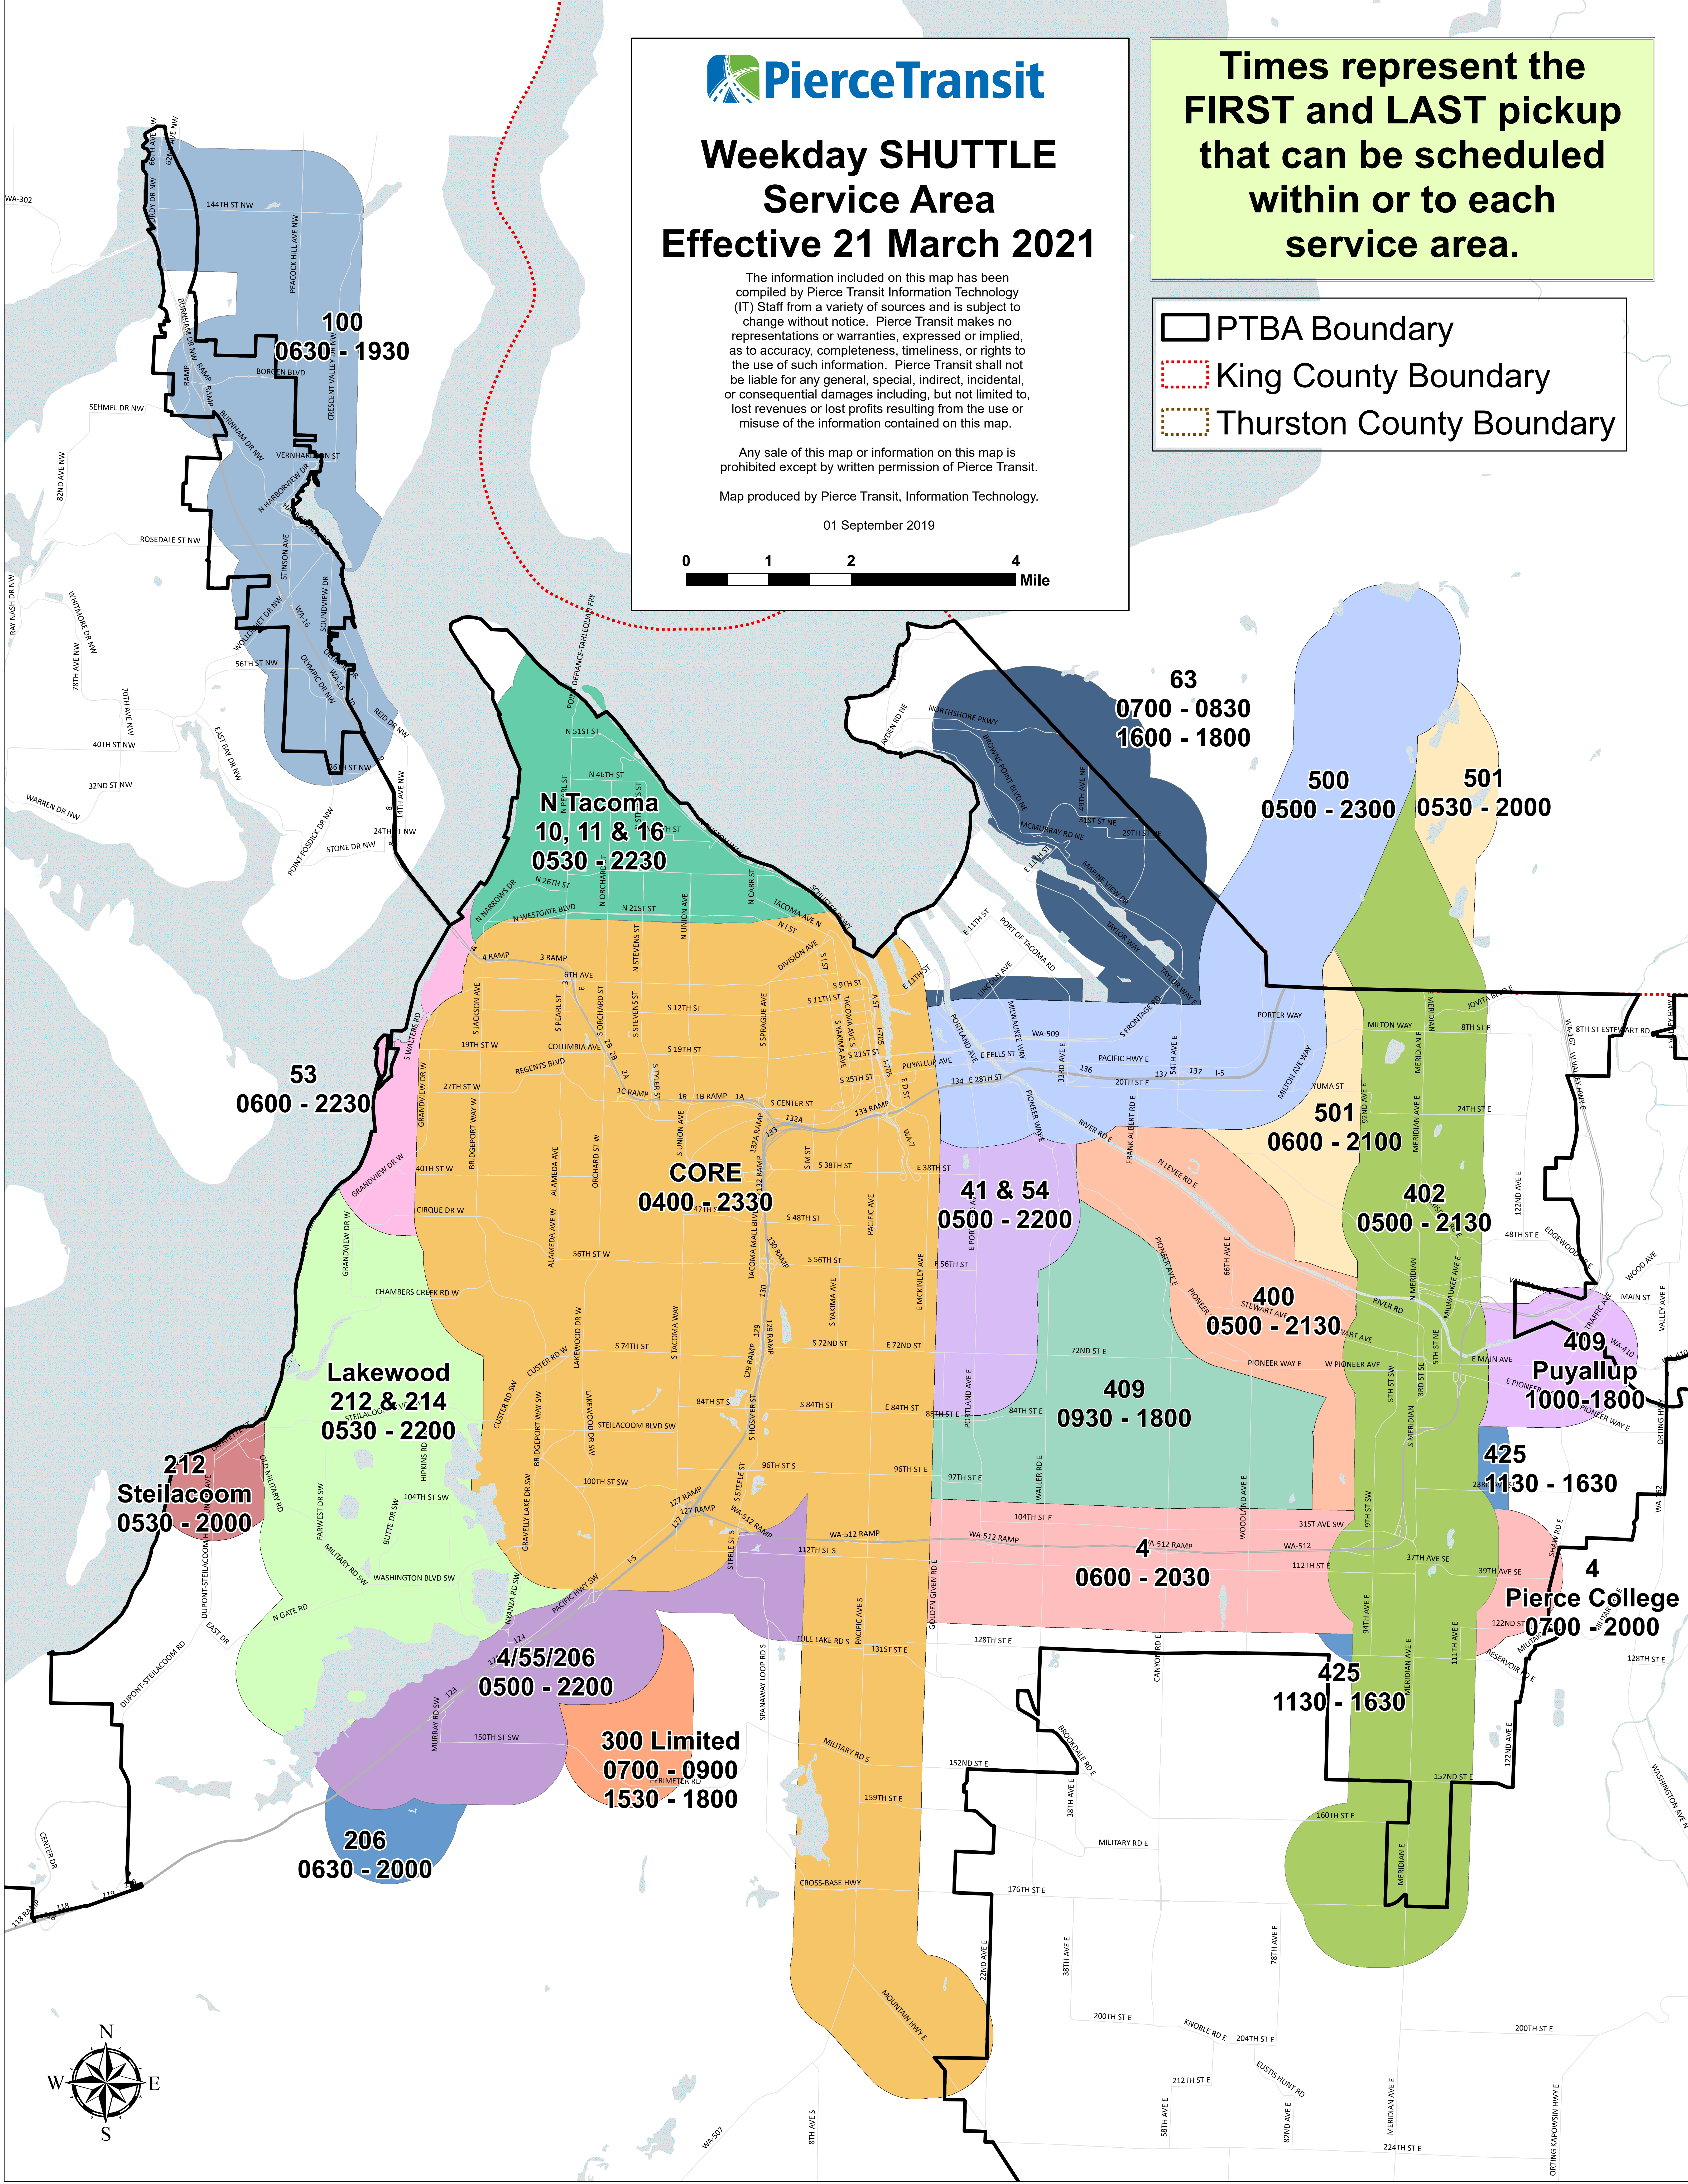

Any sale of this map or information on this map is prohibited except by written permission of Pierce Transit.

Map produced by Pierce Transit, Information Technology.

01 September 2019

Times represent the **FIRST** and **LAST** pickup that can be scheduled within or to each service area.

- PTBA Boundary
- King County Boundary
- Thurston County Boundary

Saturday SHUTTLE Service Area Effective 21 March 21

The information included on this map has been compiled by Pierce Transit Information Technology (IT) Staff from a variety of sources and is subject to change without notice. Pierce Transit makes no representations or warranties, expressed or implied, as to accuracy, completeness, timeliness, or rights to the use of such information. Pierce Transit shall not be liable for any general, special, indirect, incidental, or consequential damages including, but not limited to, lost revenues or lost profits resulting from the use or misuse of the information contained on this map.

- PTBA Boundary
- King County Boundary
- Thurston County Boundary

Sunday SHUTTLE Service Area Effective 21 March 21

The information included on this map has been compiled by Pierce Transit Information Technology (IT) Staff from a variety of sources and is subject to change without notice. Pierce Transit makes no representations or warranties, expressed or implied, as to accuracy, completeness, timeliness, or rights to the use of such information. Pierce Transit shall not be liable for any general, special, indirect, incidental, or consequential damages including, but not limited to, lost revenues or lost profits resulting from the use or misuse of the information contained on this map.