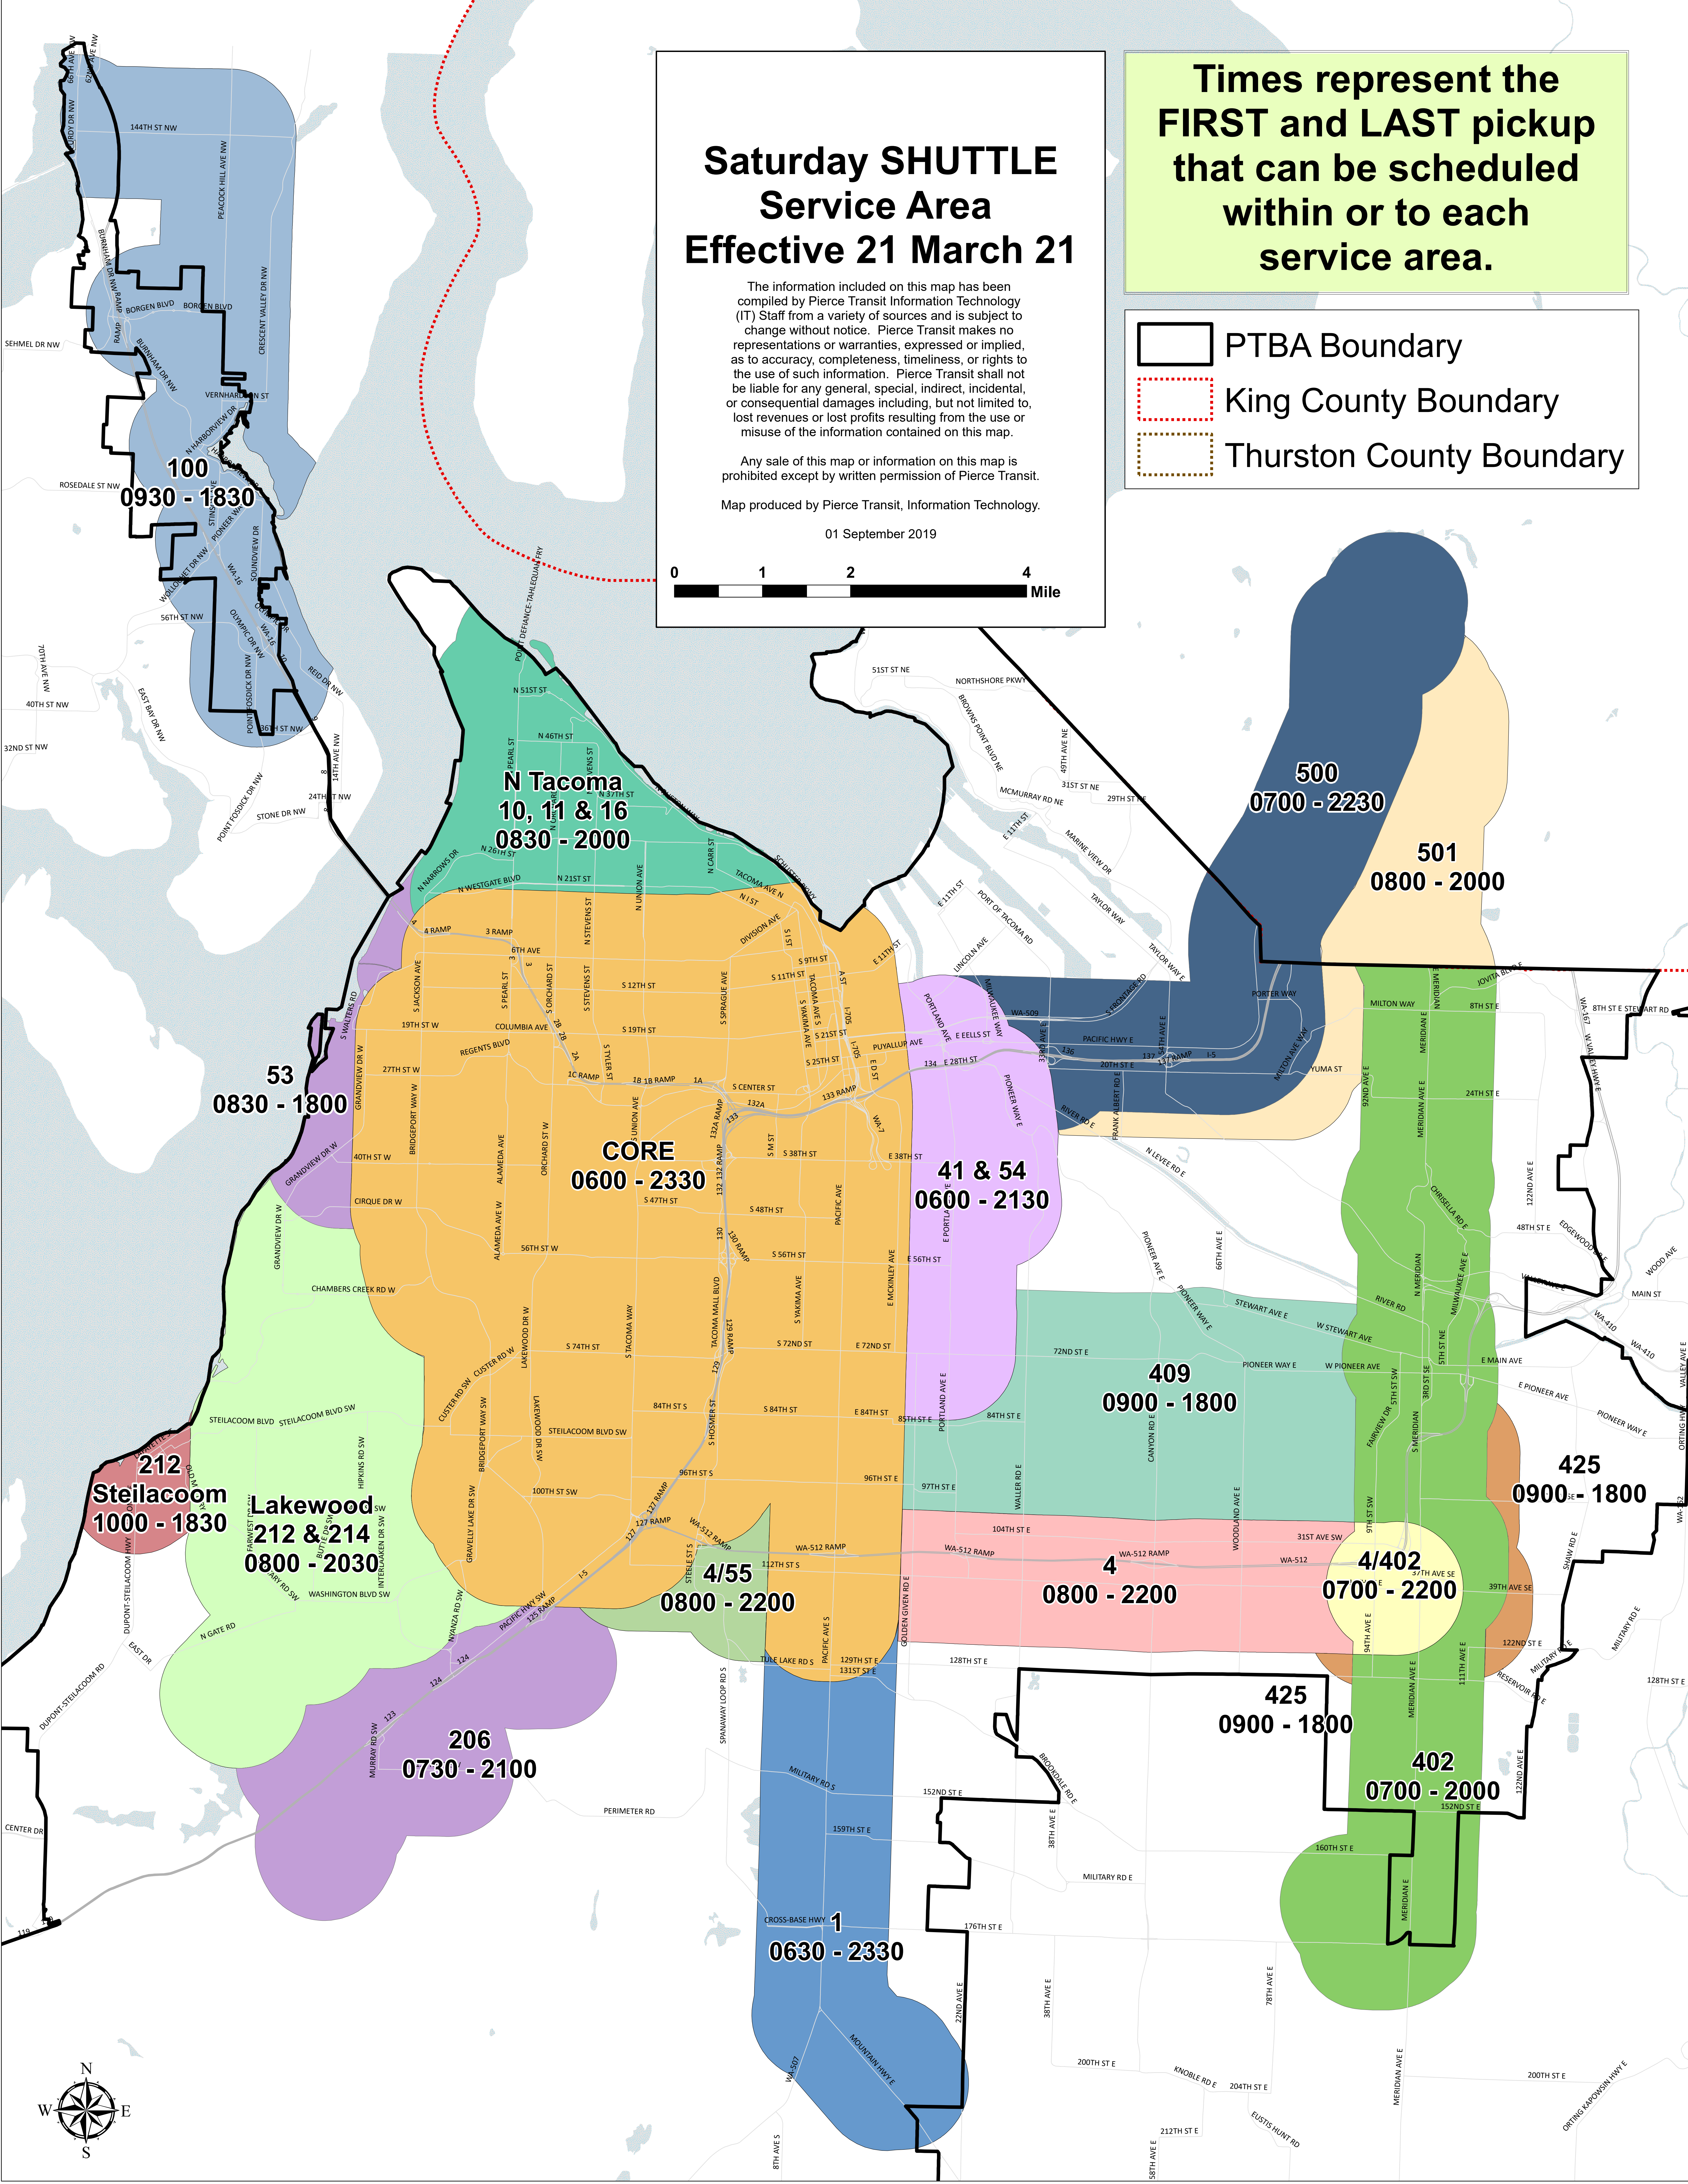

- PTBA Boundary
- King County Boundary
- Thurston County Boundary

Saturday SHUTTLE Service Area Effective 21 March 21

The information included on this map has been compiled by Pierce Transit Information Technology (IT) Staff from a variety of sources and is subject to change without notice. Pierce Transit makes no representations or warranties, expressed or implied, as to accuracy, completeness, timeliness, or rights to the use of such information. Pierce Transit shall not be liable for any general, special, indirect, incidental, or consequential damages including, but not limited to, lost revenues or lost profits resulting from the use or misuse of the information contained on this map.

Any sale of this map or information on this map is prohibited except by written permission of Pierce Transit.

Map produced by Pierce Transit, Information Technology.

01 September 2019

Times represent the FIRST and LAST pickup that can be scheduled within or to each service area.

- PTBA Boundary
- King County Boundary
- Thurston County Boundary

Sunday SHUTTLE Service Area Effective 21 March 21

The information included on this map has been compiled by Pierce Transit Information Technology (IT) Staff from a variety of sources and is subject to change without notice. Pierce Transit makes no representations or warranties, expressed or implied, as to accuracy, completeness, timeliness, or rights to the use of such information. Pierce Transit shall not be liable for any general, special, indirect, incidental, or consequential damages including, but not limited to, lost revenues or lost profits resulting from the use or misuse of the information contained on this map.