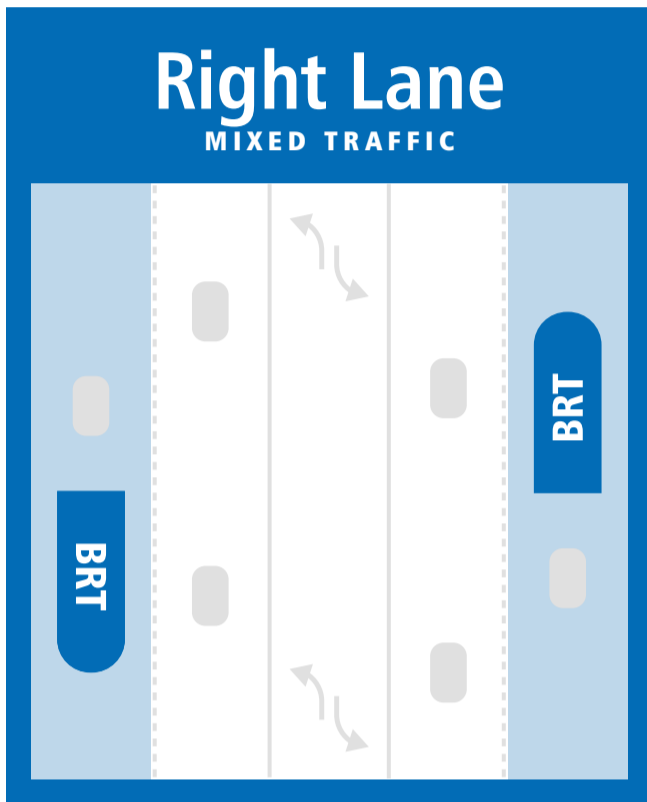

# RideBRT

BUS RAPID TRANSIT TACOMA TO SPANAWAY

## LANE DIAGRAMS

- BRT + Traffic Area
- BRT + Turning Traffic Area
- BRT Only Area
- BRT + Traffic Area\*
- BRT Only Area
- Traffic / Vehicle

*last updated Nov 2020*

\*BRT stations are to be accessed by BRT only