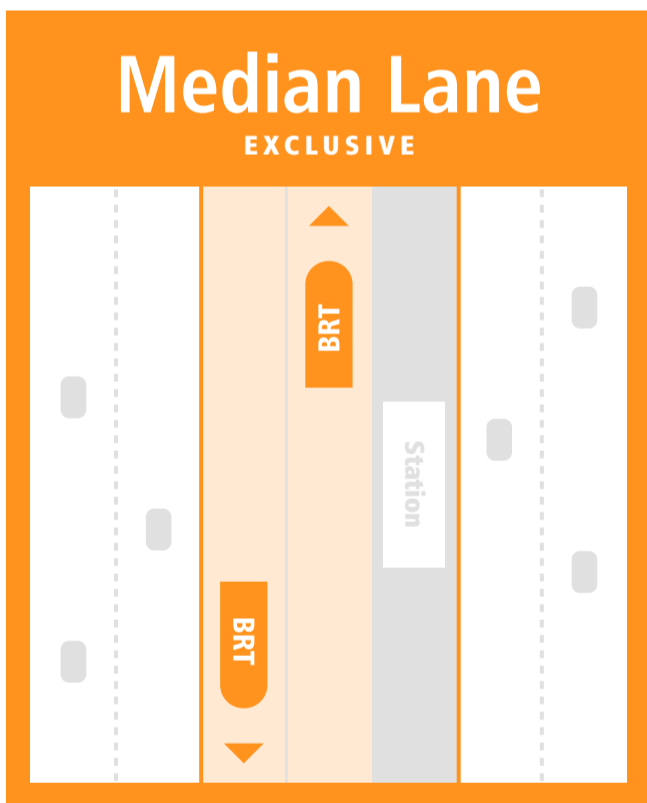

# RideBRT

BUS RAPID TRANSIT TACOMA TO SPANAWAY

## LANE DIAGRAMS

- BRT + Traffic Area
- BRT + Turning Traffic Area
- BRT Only Area
- BRT + Traffic Area\*
- BRT Only Area
- Traffic / Vehicle

*last updated Nov 2020*

\*BRT stations are to be accessed by BRT only