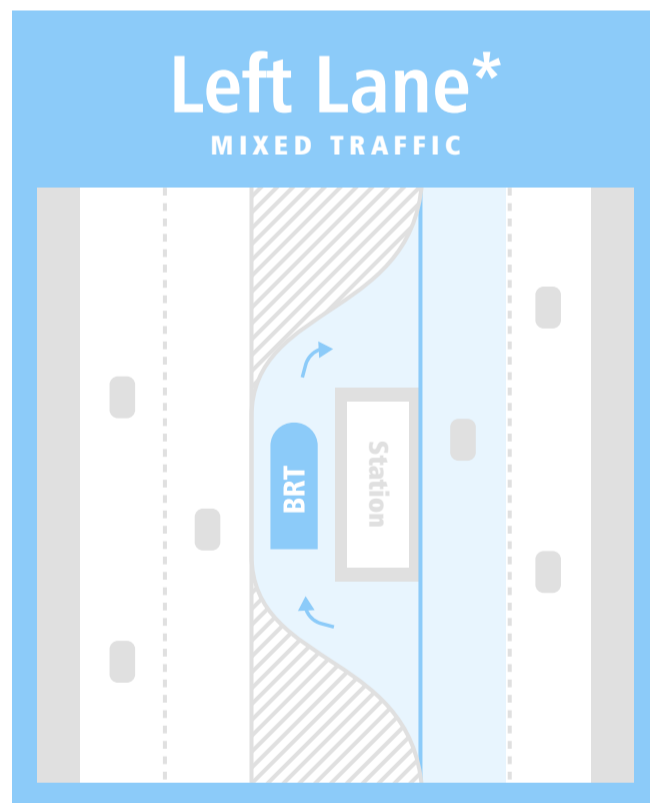

# RideBRT

BUS RAPID TRANSIT TACOMA TO SPANAWAY

## LANE DIAGRAMS

- BRT + Traffic Area
- BRT + Turning Traffic Area
- BRT Only Area
- BRT + Traffic Area\*
- BRT Only Area
- Traffic / Vehicle

*last updated Nov 2020*

\*BRT stations are to be accessed by BRT only